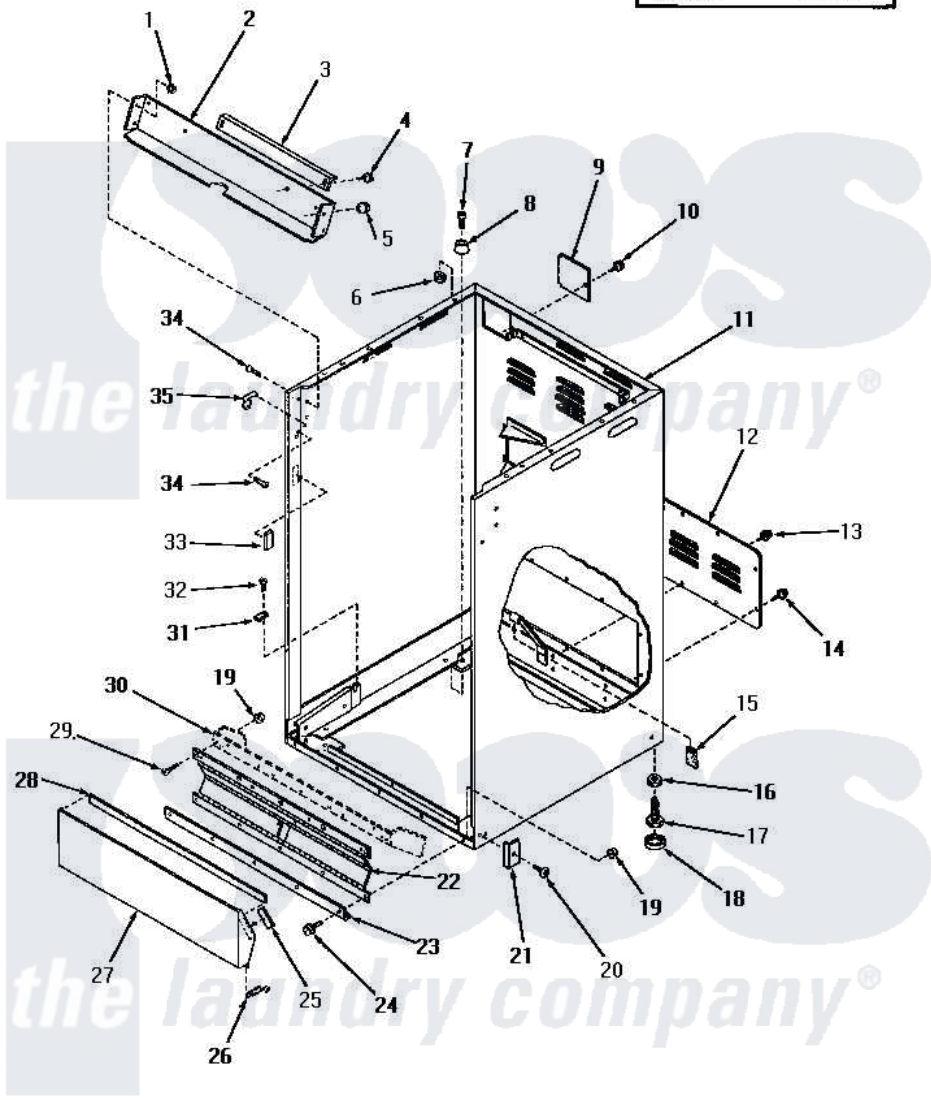

Amana UE8031 26 - WASHER OUTER CABINET & LEVELING LEGS

*ADD SUFFIX LETTER TO PART NUMBER TO DESIGNATE COLOR.
L Almond W White

WASHER OUTER CABINET AND LEVELING LEGS

Amana Residential Amana UE8031 Washer Parts Parts Diagram 26 - WASHER OUTER CABINET & LEVELING LEGS
Click on the part number to view part

Item	Original Part Number	Replaced By	Status	Part Description
1	51236	488130		Nut
2	29859		Not Available	SHIELD,SUPPORT
3	29953		Not Available	LID STOP ANGLE
4	23222	3177991		Screw
5	22299		Not Available	GROMMET
6	29786	487939		Nut
7	29888		Not Available	SCREW
8	29649		Not Available	LEG,PILOT
9	56044	60821		Access Cover
10	25723	27001200		Screw
11	29835W		Not Available	WASHER OUTER CABINET ASSEMBLY,
"	29835L		Not Available	ASSY,CABINET-OUTER
12	29729L		Not Available	ACCESS PANEL, ALMOND
"	29729W		Not Available	ACCESS PANEL, WHITE
13	51784		Not Available	SCREW,10B-16 X 1/2 HEX
14	56392		Not Available	SCREW,8-18 X 3/8 TAPPI

15	29730		Not Available	TUBING,SHRINK
16	Y21899	40038101		Nut, Leg
17	20409	22003428		Leg, Adjustable
18	21749	40016001		Foot, Rubber
19	23951	M0282009		Nut
20	29942		Not Available	SCREW
21	29946W		Not Available	SHIELD, WHITE
"	29946L		Not Available	SHIELD, ALMOND
22	29771		Not Available	ASSY,HINGE-TOGGLE
23	29819		Not Available	COVER,ANGLE
24	30211	27157		Screw, 10-24 X 5/8 Spec
25	30335			Strip, Vinyl-2 Inch
26	30141		Not Available	No Longer Available
27	30147		Not Available	PLATE,TOE
28	30146		Not Available	STRIP,MYLAR
29	29941		Not Available	SCREW
30	Y00000000		Not Available	SEE NOTE INNER BASE
31	29794		Not Available	CLAMP,PIVOT
32	29888		Not Available	SCREW
33	30216		Not Available	PAD,FELT
34	22649			Screw, 8-32 X 13/32 FI
35	29890		Not Available	COLLAR