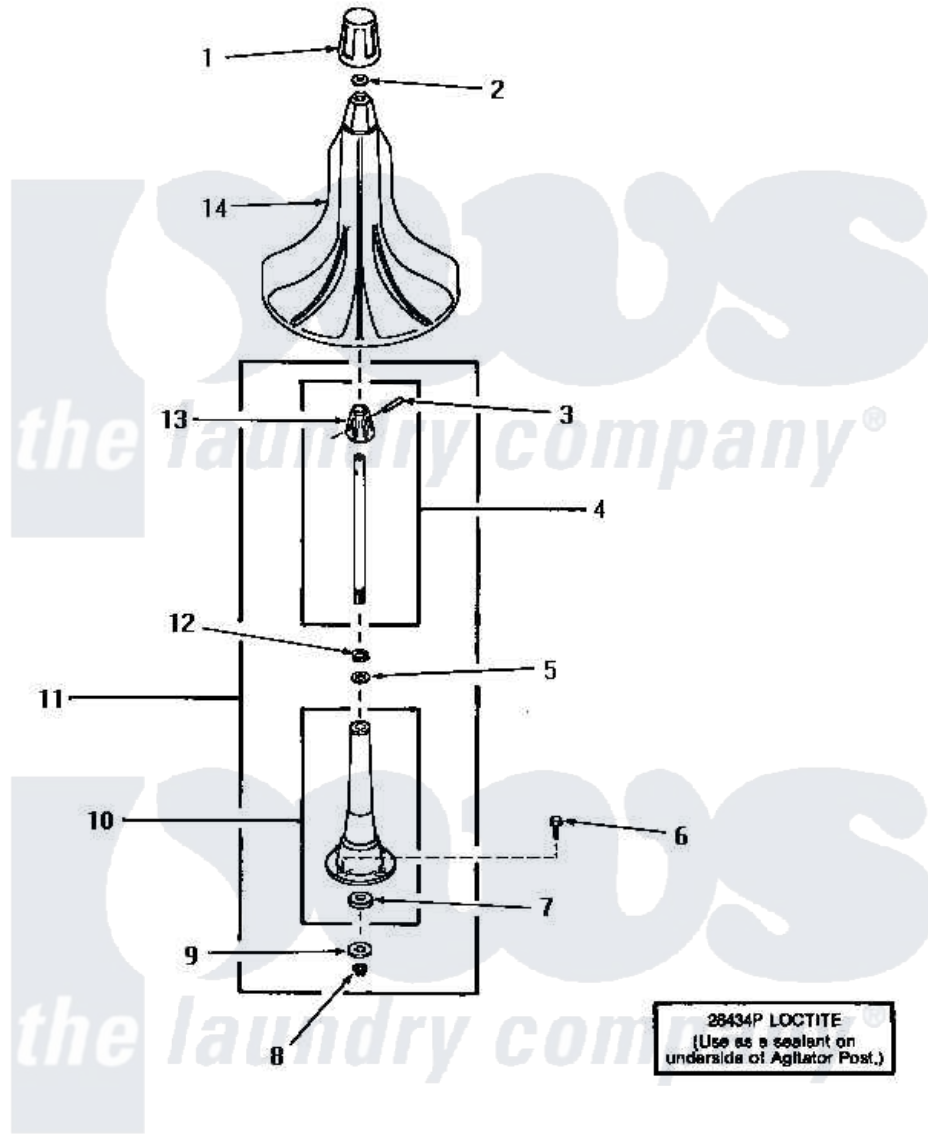

Amana UE8230 01 - AGITATOR & POST

AGITATOR AND POST

Amana [Residential Amana UE8230 Washer Parts](#) Parts Diagram 01 - AGITATOR & POST
 Click on the part number to view part

Item	Original Part Number	Replaced By	Status	Part Description
1	27138		Not Available	ASSY,AGITATOR CAP
2	27189			Washer, Agitator Cap
3	20243			Pin, Taper
4	28091			Assembly, Agitator Shaft and dr
5	04704			Washer, .630idx1.125odx
6	27202	W10116787		Screw
7	10429		Not Available	WASHER, THRUST
8	27197			Ring, Retaining
9	27164			Washer, Spline
10	28933		Not Available	AGITATOR POST
11	28934		Not Available	AGITATOR POST ASSEMBLY
12	20057	222T017P01		Washer FIB 21/32 ID X 1156 OD X 1/8
13	27174		Not Available	DRIVE BLOCK
14	27120		Not Available	ASSY,AGITATOR
NI	28434P		Not Available	LOCTITE