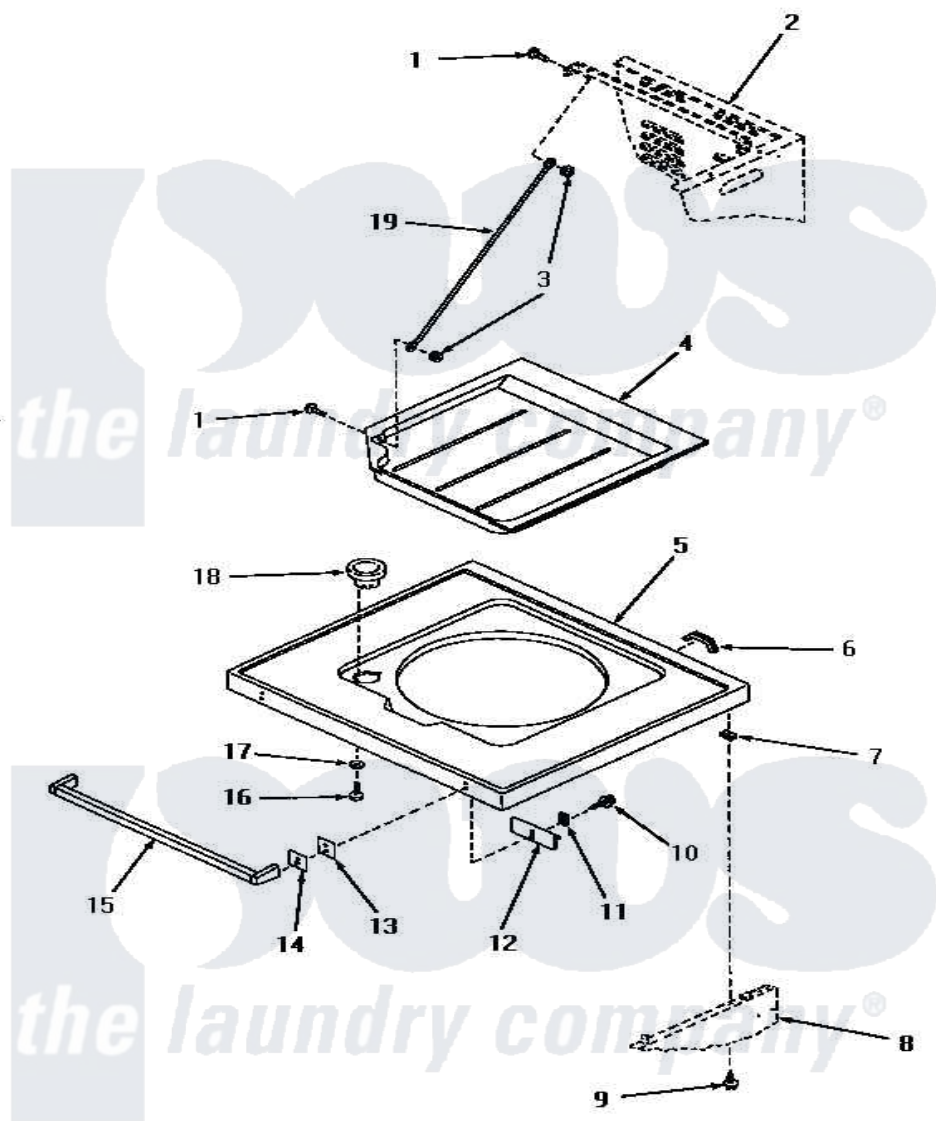

Amana UE8230 03 - CABINET TOP & LID

CABINET TOP AND LID

Amana [Residential Amana UE8230 Washer Parts](#) Parts Diagram 03 - CABINET TOP & LID

[Click on the part number to view part](#)

Item	Original Part Number	Replaced By	Status	Part Description
1	30268			Screw 10-32X1/2 Nylon
2	Y00000000		Not Available	SEE NOTE WASHER OUTER CABINET
3	23604			Nut, Hex 10-32 Lock
4	29959			Lid, S/T Top
5	30137L		Not Available	CABINET TOP, ALMOND
"	30137W		Not Available	CABINET TOP, WHITE
6	30182		Not Available	GASKET,RUBBER FLEX-U-S
7	20249	36020		Nut-10-24
8	Y00000000		Not Available	SEE NOTE WASHER INNER CABINET
9	23008			Screw, 10-24 X 3/4 Sems
10	30300		Not Available	HEX HEAD SCREW
11	30326			Plate, Screw
12	30327			Plate, Handle-Rear
13	30329			Pad, Handle
14	30328			Plate, Handle-Front

15	30297		Handle Swd
16	29759	Not Available	SCREW
17	21033	597T023P01	Receptacle Fuse
18	29758	Not Available	DISPENSER,BLEACH
19	30267	Not Available	NO LONGER AVAILABLE