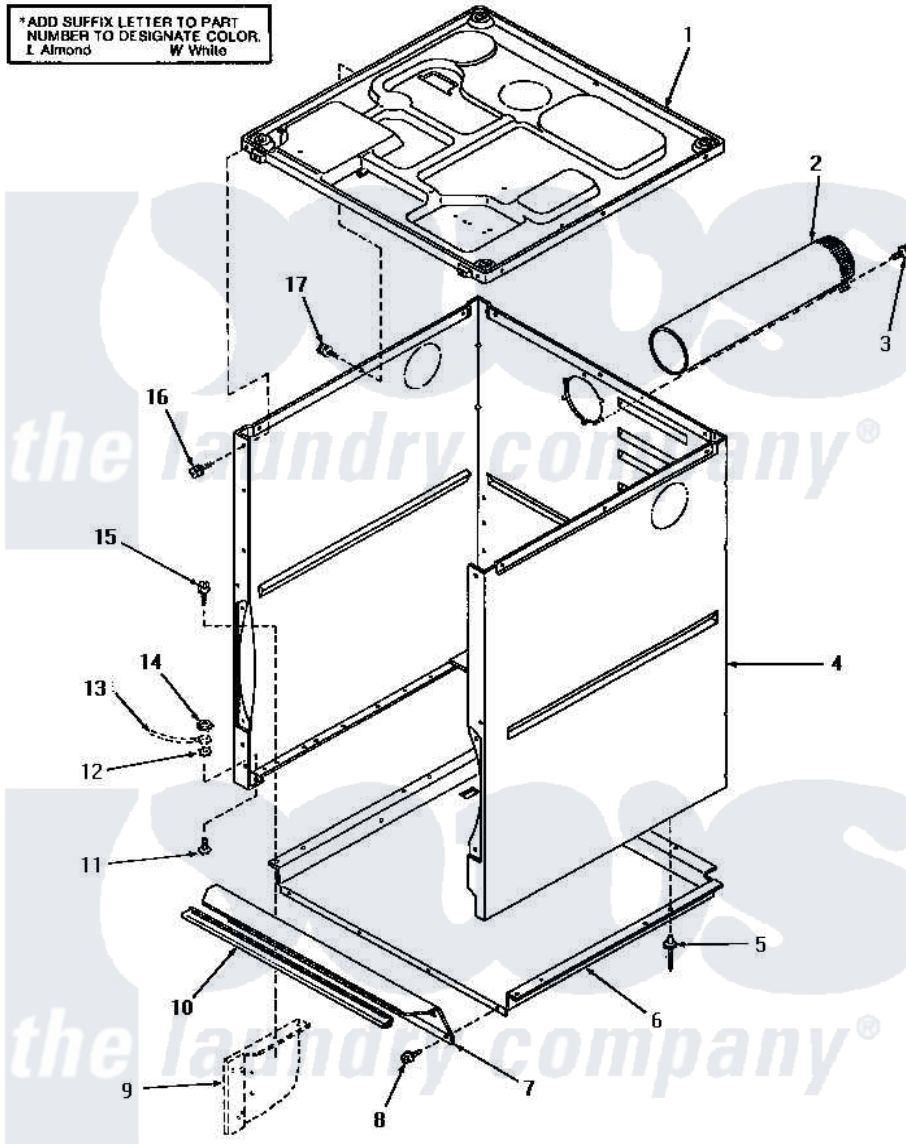

Amana UE8230 04 - CABINET, EXHAUST DUCT & TOP (BASE)

CABINET, EXHAUST DUCT AND TOP (BASE)

Amana [Residential Amana UE8230 Washer Parts](#) Parts Diagram 04 - CABINET, EXHAUST DUCT & TOP (BASE)
 Click on the part number to view part

Item	Original Part Number	Replaced By	Status	Part Description
1	58530		Not Available	ASSY,BASE-COMLETE
2	56118		Not Available	ASSY, EXHAUST DUCT
3	25724		Not Available	HEX HEAD SCREW
4	58524L		Not Available	CABINET, ALMOND
"	58524W		Not Available	CABINET, WHITE
5	56565		Not Available	RIVET,POP
6	58537		Not Available	VAPOR BARRIER
7	58548		Not Available	PLATE,CONTROL TOP
8	23962	W10116760		Screw
9	Y00000000		Not Available	SEE NOTE WASHER OUTER CABINET
10	30215		Not Available	GASKET
11	20267			Screw, 10-24 X 3/8 Round
12	03815			Lockwasher, No.10 Ext Shk
13	Y00000000		Not Available	SEE NOTE GROUND WIRE, GREEN
14	23951	M0282009		Nut

15	70135	27001200	Screw
16	25723	27001200	Screw
17	51784		Not Available
			SCREW, 10B-16 X 1/2 HEX