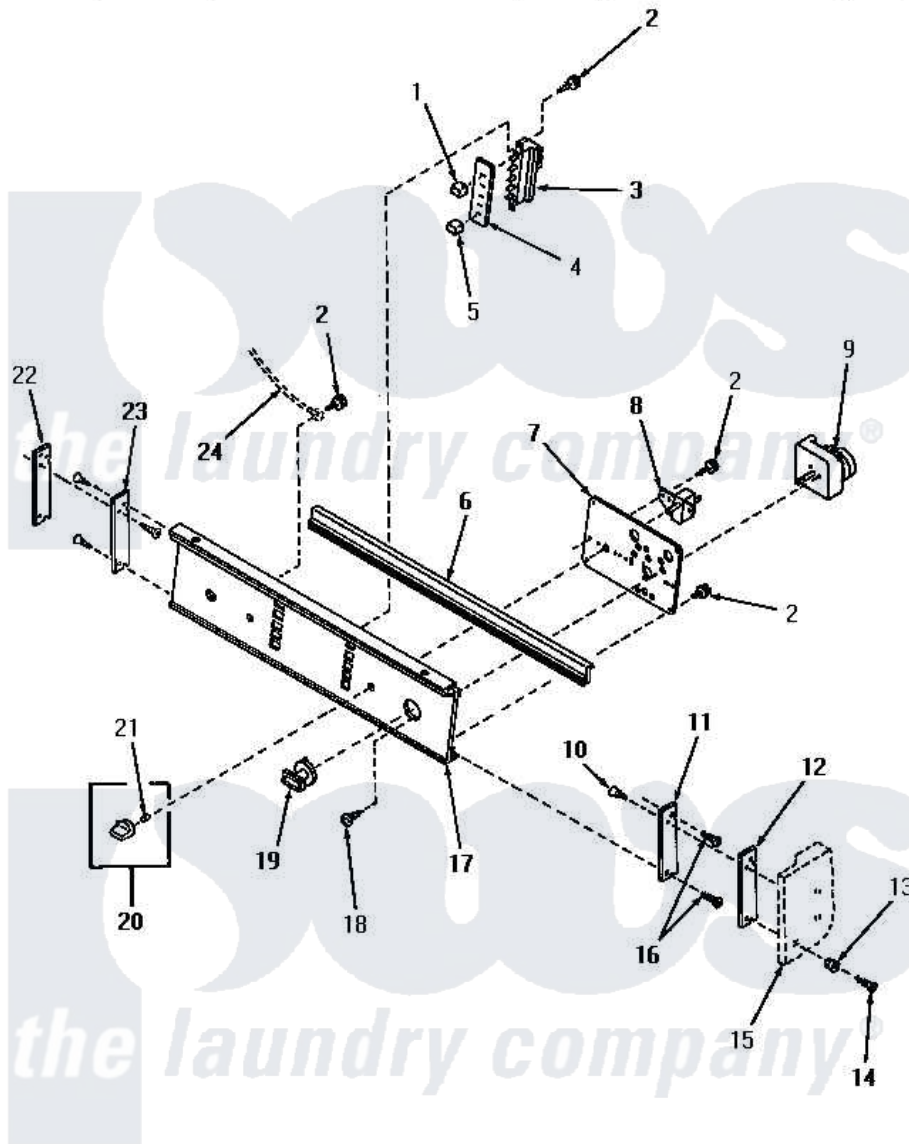

Amana UE8230 06 - CONTROL PANEL (DRYER)

CONTROL PANEL (DRYER)

Amana [Residential Amana UE8230 Washer Parts](#) Parts Diagram 06 - CONTROL PANEL (DRYER)

[Click on the part number to view part](#)

Item	Original Part Number	Replaced By	Status	Part Description
1	29910		Not Available	BUTTON,CONTROL-DARK BR
2	23962	W10116760		Screw
3	30108			Switch, 5 Position
4	30039		Not Available	COVER, SWITCH
5	28778			Button, Control-Beige
6	29855		Not Available	GASKET,SHIELD
7	30795		Not Available	PLATE,TIMER MOUNT
8	53516		Not Available	BUZZER
9	52594		Not Available	TIMER
10	30302	3030-2		30 x 30 x 2 Cladlite AC Pad
11	29857		Not Available	CAP,END-R.H.
12	30292		Not Available	GASKET,END CAP & ADHES
13	29890		Not Available	COLLAR
14	29896		Not Available	PHILLIPS HEAD SCREW
15	Y00000000		Not Available	SEE NOTE WASHER OUTER CABINET

16	52864	500226		Screw, 8b-16 x 5/8 Tap
17	30170		Not Available	ASSY,CONTROL PANEL-COM
18	70212			Screw, 8-32 X 5/32 RD H
19	58772		Not Available	ASSY,KNOB-TIMER
20	28124		Not Available	ASSY,KNOB-SWITCH
21	10519		Not Available	RETAINER
22	29856		Not Available	GASKET,END CAP & ADHES
23	29858		Not Available	NO LONGER AVAILABLE
24	Y00000000		Not Available	SEE NOTE GROUND WIRE, GREEN
NI	57349	55882P		Assembly- Switch
"	30815			Assembly, Control Panel