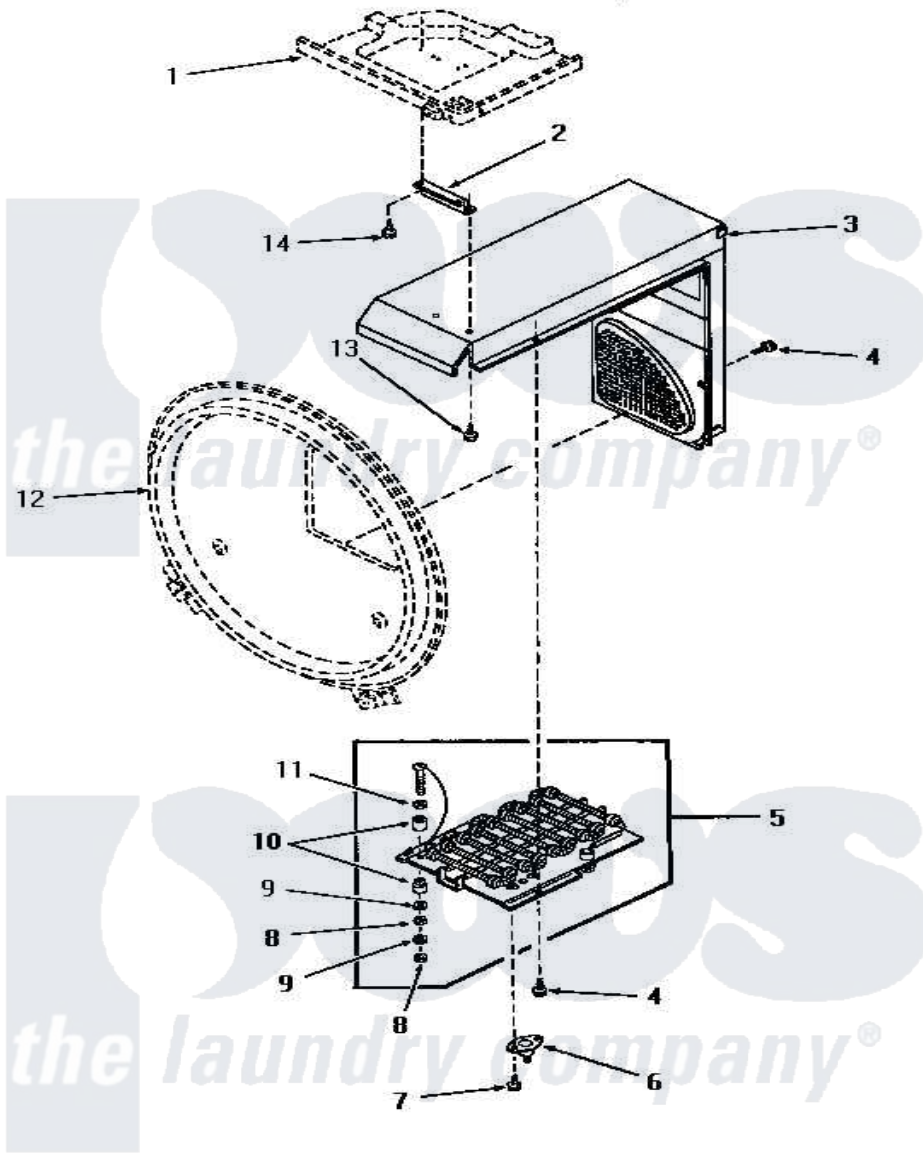

# Amana UE8230 07 - DRYER HEATER BOX

## HEATER BOX

Amana [Residential Amana UE8230 Washer Parts](#) Parts Diagram 07 - DRYER HEATER BOX  
 Click on the part number to view part

Item	Original Part Number	Replaced By	Status	Part Description
"	NOTE:		Not Available	2. SIPHON BREAK KIT MUST BE INSTALLED IN DRAIN HOSE IF THE DRAIN RECEPTACLE IS LOWER THAN THE DRAIN ELBOW AT THE REAR OF THE UNIT.
1	Y00000000		Not Available	SEE NOTE TOP, BASE
2	58765		Not Available	BRACKET,Z
3	<a href="#">58762</a>			Assembly, Heater Duct And Cov
4	56264	<a href="#">27001200</a>		Screw
5	<a href="#">58738</a>			Assembly, Heater Element And
6	<a href="#">56082</a>			Thermostat, Limit
7	23222	<a href="#">3177991</a>		Screw
8	56563		Not Available	HEX NUT No.10-32 NICKEL
9	56552		Not Available	LOCKWASHER
10	<a href="#">57408</a>			Insulator
11	<a href="#">20176</a>			Washer, .2656 ID x 9/16 OD