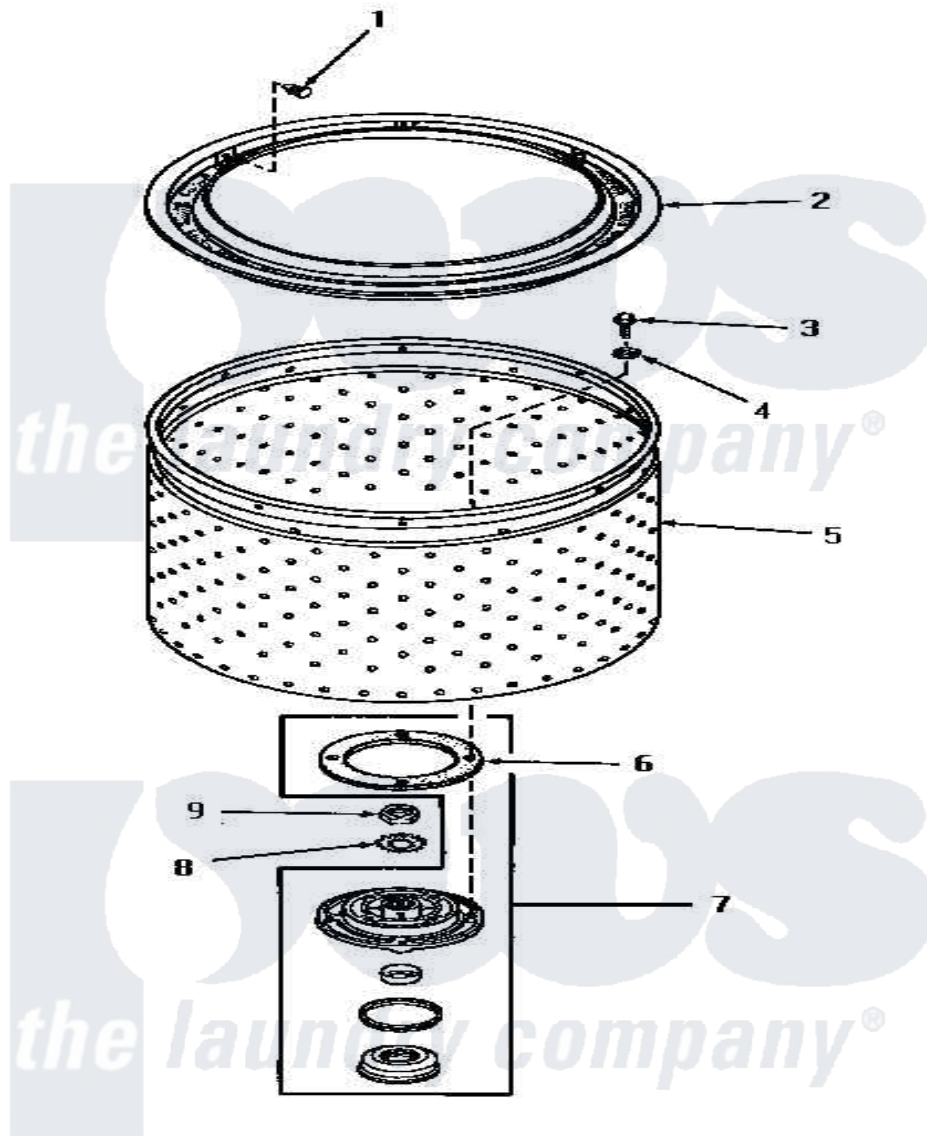

Amana UE8230 11 - LINT FILTER, WASHTUB & HUB

LINT FILTER, WASHTUB AND HUB

Amana [Residential Amana UE8230 Washer Parts](#) Parts Diagram 11 - LINT FILTER, WASHTUB & HUB
 Click on the part number to view part

Item	Original Part Number	Replaced By	Status	Part Description
1	27173	29474		Fastener, Lint Filter
2	27123	33521		Filter Lint/Clothes Guard
3	27202	W10116787		Screw
4	28094			Gasket
5	29074	39252P		Wash Tub
6	27125	39122		Gasket, Washtub
7	356P3			Kit, Seal-Washer
8	27163			Lockwasher
9	Y29220	40016301		Nut, Lock