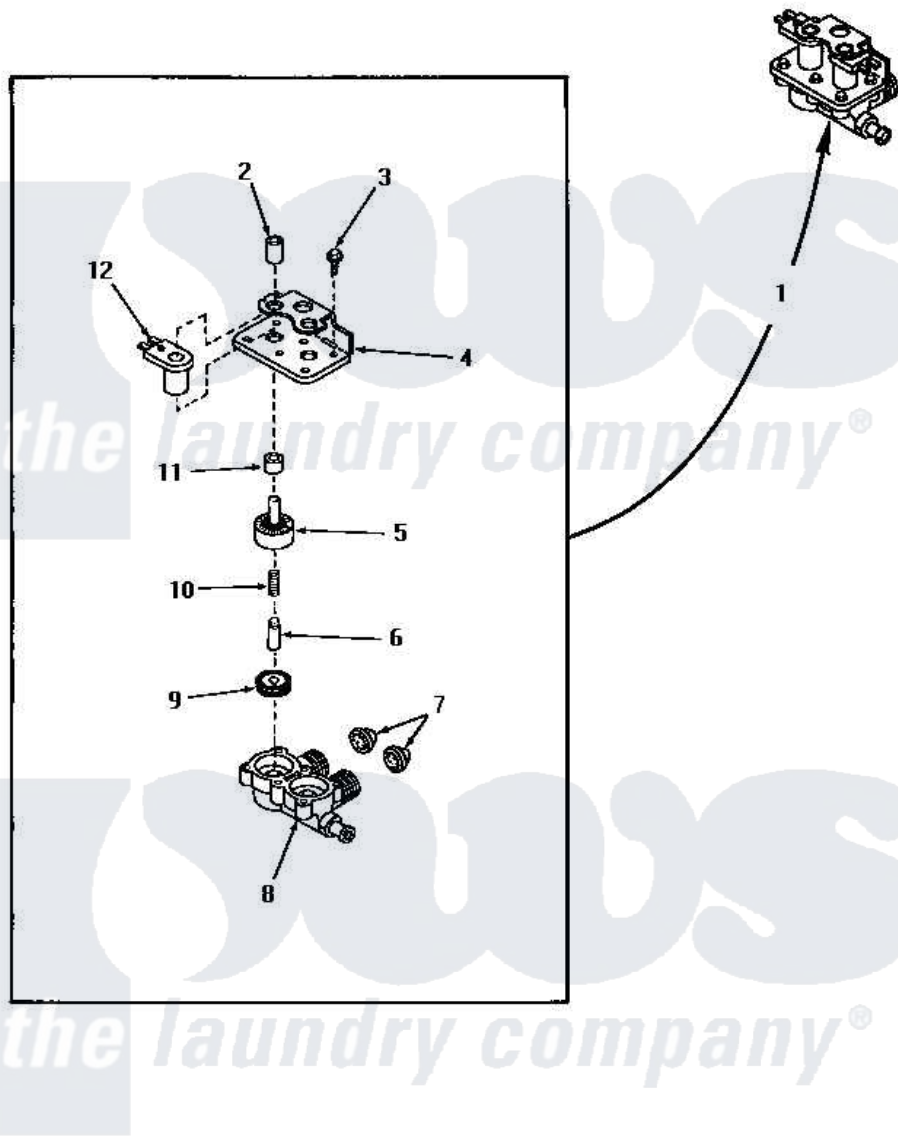

Amana UE8230 12 - MIXING VALVE ASSY

MIXING VALVE ASSEMBLY

Amana [Residential Amana UE8230 Washer Parts](#) Parts Diagram 12 - MIXING VALVE ASSY
 Click on the part number to view part

Item	Original Part Number	Replaced By	Status	Part Description
1	27156	33930		Valve, Mixing
2	24128		Not Available	SLEEVE, LONG
3	25817C		Not Available	SCREW
4	Y24158		Not Available	MOUNTING BRACKET
5	24130			Guide, Armature
6	24132		Not Available	ARMATURE
7	24122	22002960		Strainer, Washer Inlet
8	Y24159	33930		Valve, Mixing
9	24134		Not Available	DIAPHRAGM
10	24131		Not Available	SPRING
11	24129		Not Available	SLEEVE, SHORT
12	24126	33930		Valve, Mixing