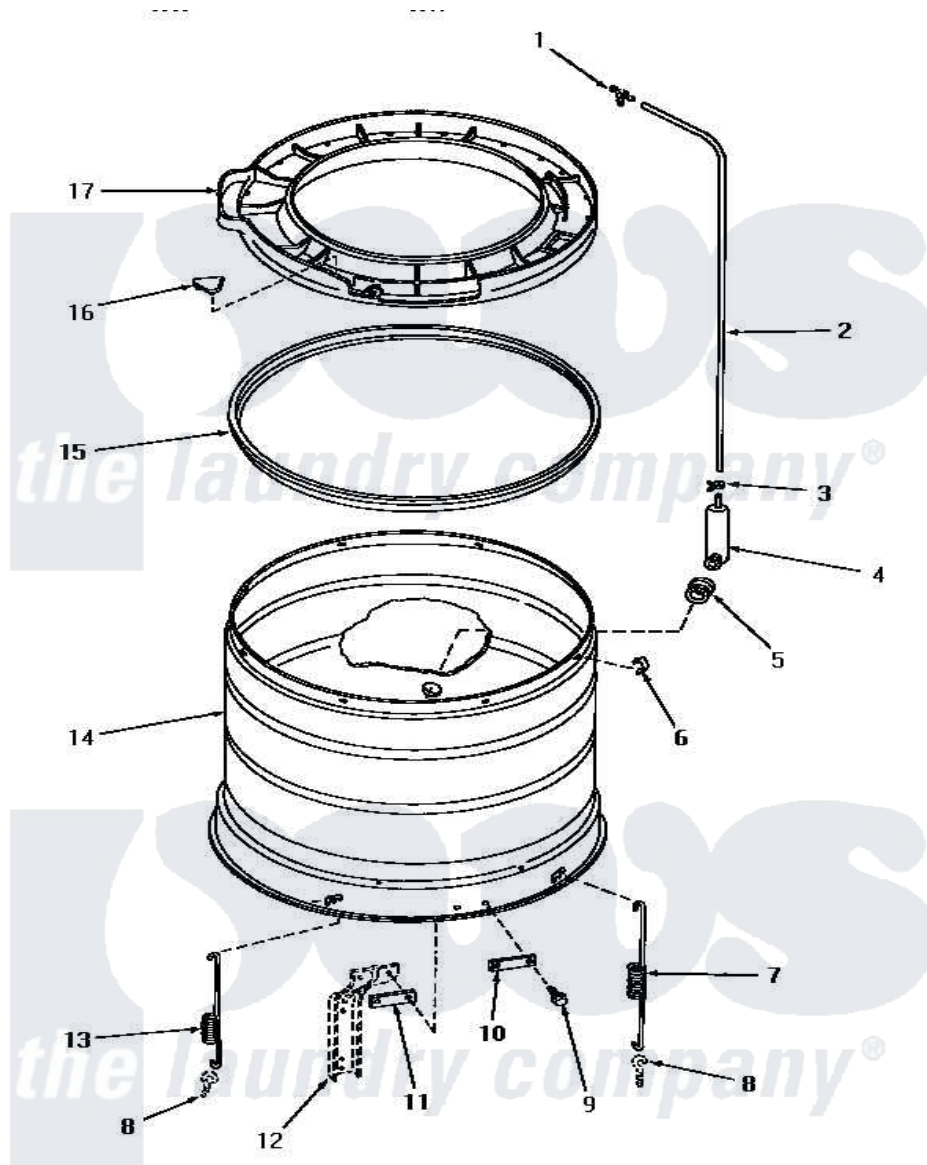

Amana UE8230 15 - OUTER TUB, COVER & PRESSURE HOSE

OUTER TUB, COVER AND PRESSURE HOSE

Amana [Residential Amana UE8230 Washer Parts](#) Parts Diagram 15 - OUTER TUB, COVER & PRESSURE HOSE
 Click on the part number to view part

Item	Original Part Number	Replaced By	Status	Part Description
1	Y00000000		Not Available	SEE NOTE TEE
2	29881		Not Available	TUBING,PLASTIC-59 INCH
3	Y22294	596669		Clamp, Manifold
4	30243	40008501		Assembly, Pressure Bulb
5	29175	40037801		Grommet
6	Y27017		Not Available	CLIP,SPRING
7	29777			Spring, Leg
8	Y00000000		Not Available	SEE NOTE EYE BOLT
9	27205	40128701		Screw, 5/16-18 X .50
10	27926			Plate, Leg .063
11	27927			Plate, Leg .032
12	Y00000000		Not Available	SEE NOTE SUPPORT LEG
13	29778			Spring, Leg
14	29814		Not Available	OUTER TUB
15	27184			Gasket, Tub Cover
16	29901		Not Available	PLUG,SNAP-IN-OUTER TUB