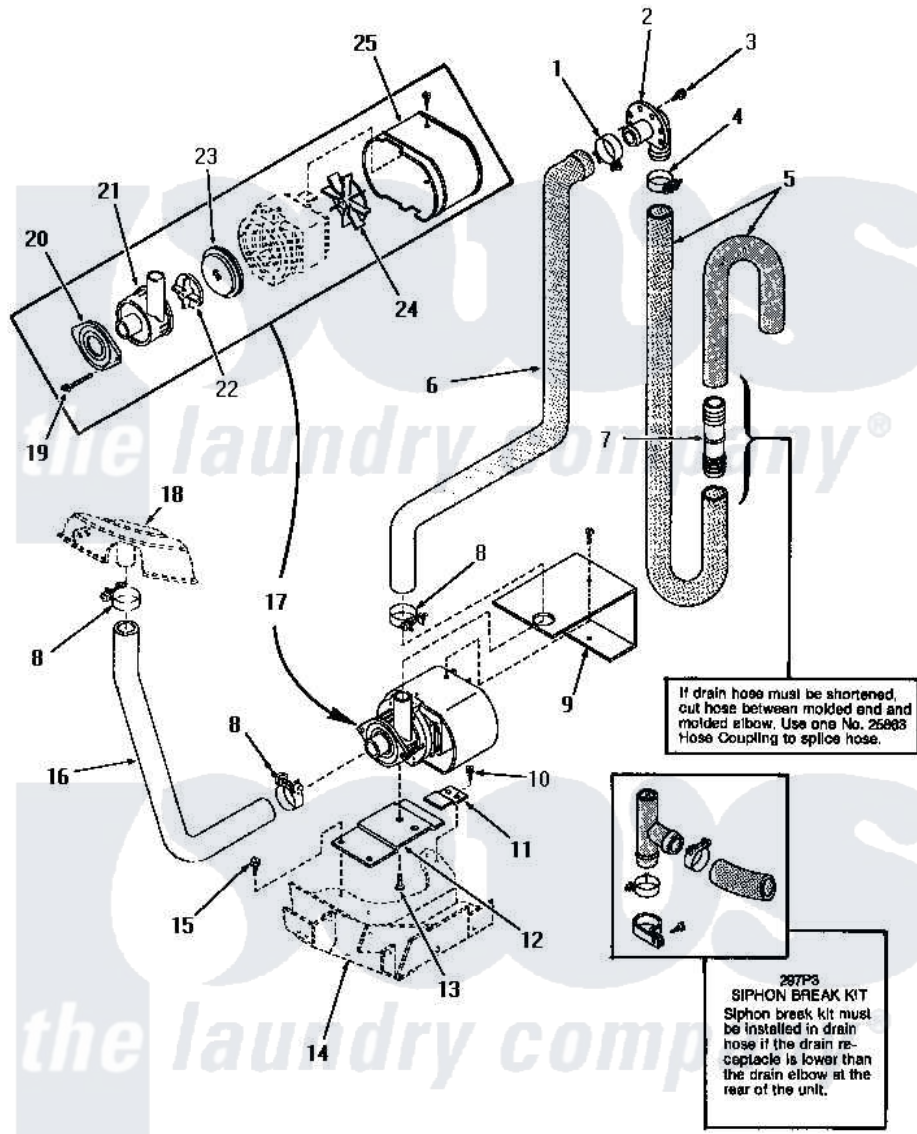

Amana UE8230 16 - PUMP ASSY, HOSES & SIPHON BREAK KIT

PUMP ASSEMBLY, HOSES AND SIPHON BREAK KIT

Amana [Residential Amana UE8230 Washer Parts](#) Parts Diagram 16 - PUMP ASSY, HOSES & SIPHON BREAK KIT

[Click on the part number to view part](#)

Item	Original Part Number	Replaced By	Status	Part Description
1	20391	285655		Clamp, Hose
2	23553		Not Available	ELBOW,DRAIN HOSE-PLAST
3	51784		Not Available	SCREW,10B-16 X 1/2 HEX
4	20211	285655		Clamp, Hose
5	28293			Hose, Drain
6	30148		Not Available	HOSE,PUMP TO DRAIN
7	25863	16272		Connector, Straight
8	27151	285655		Clamp, Hose
9	30330		Not Available	SHIELD,PUMP
10	25723	27001200		Screw
11	30357		Not Available	COOKER POT
12	30126		Not Available	BRACKET,PUMP
13	29706		Not Available	SCREW,METRIC 1.00 X 12
14	Y00000000		Not Available	SEE NOTE INNER BASE
15	27196	27001200		Screw
16	30129		Not Available	HOSE,DRAIN

17	29715	Not Available	PUMP ASSEMBLY
18	Y00000000	Not Available	SEE NOTE OUTER TUB
19	29715E	Not Available	SCREW
20	29715D	Not Available	FLANGE
21	29715C	Not Available	BODY,PUMP
22	29715B	Not Available	IMPELLER
23	29715A	Not Available	SEAL GASKET
24	29715F	Not Available	FAN
25	29715G	Not Available	COVER
NI	297P3	76660	Break-Sphn