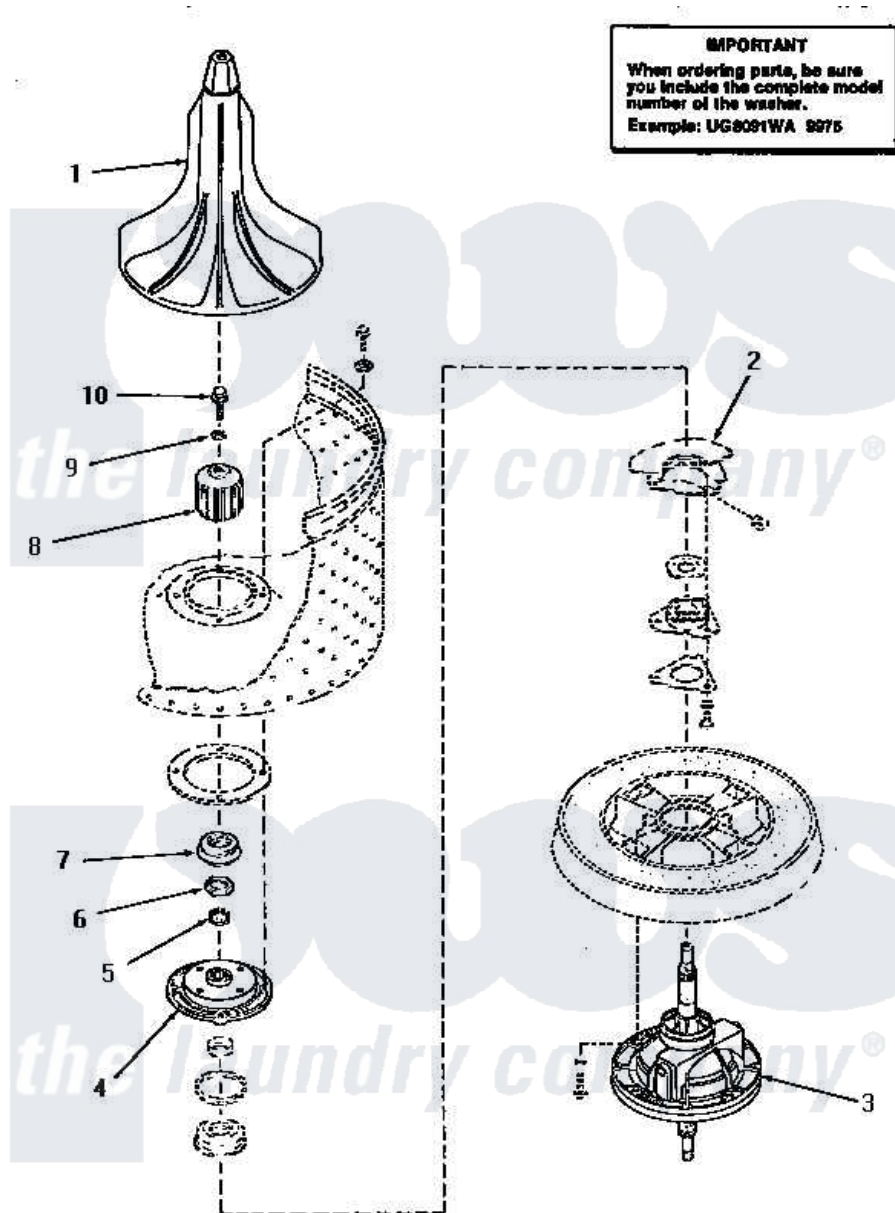

Amana UE8230 18 - SHORT POST DRIVE (ADDITION)

Amana Residential Amana UE8230 Washer Parts Parts Diagram 18 - SHORT POST DRIVE (ADDITION)
 Click on the part number to view part

Item	Original Part Number	Replaced By	Status	Part Description
1	30855	40000501W		Agitator, Flex Vane
2	Y00000000		Not Available	SEE NOTE OUTER TUB
3	30848	33227P		Assembly- Tran
4	30034		Not Available	HUB ASSEMBLY
5	29728	40008301		Insert, Spline
6	Y29220	40016301		Nut, Lock
7	30022		Not Available	ASSY, SEAL-HEAD xREPLACE
8	30071	R9900189		Kit, Drive Bell And Seal
9	30853		Not Available	SEAL
10	30852			Screw, No.8-1/4 X 20 X 3/