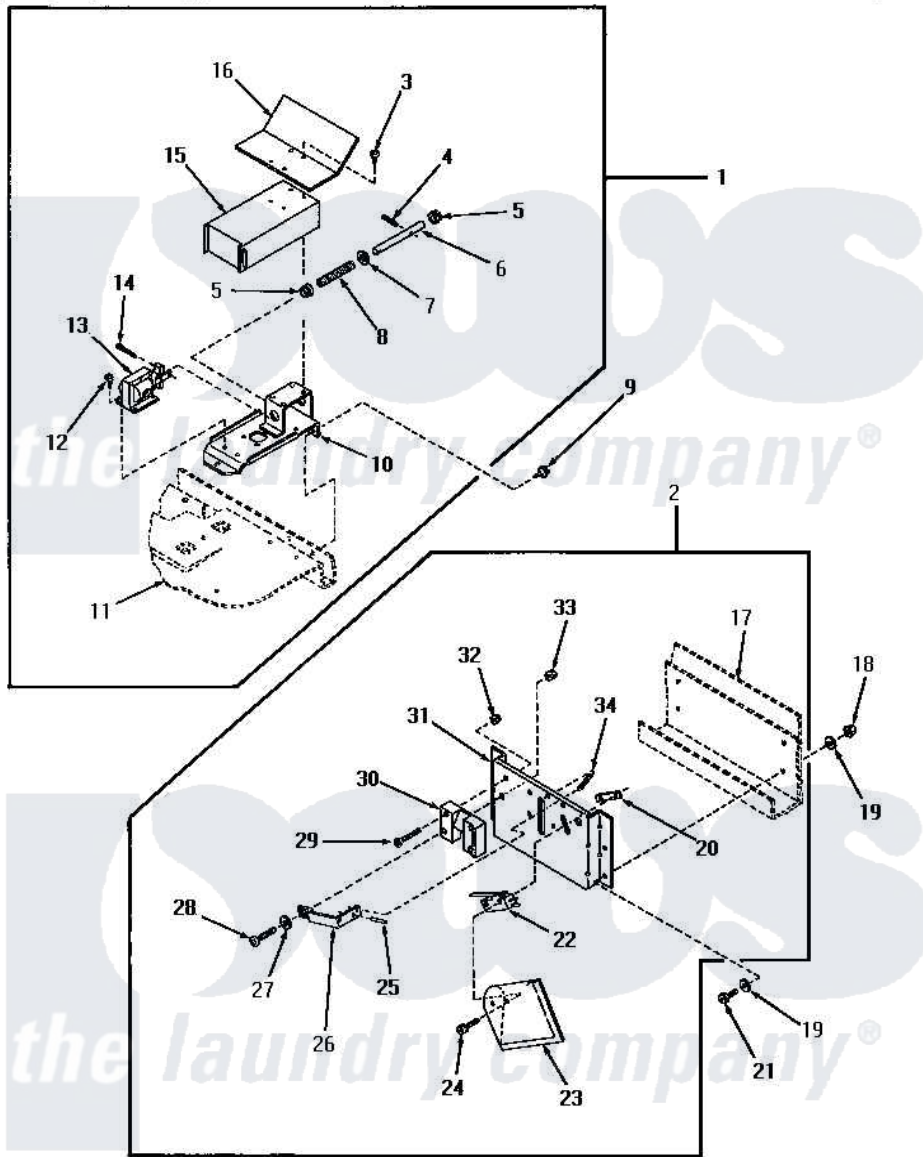

Amana UE8230 20 - SOLENOID & LOCK ASSEMBLIES

SOLENOID AND LOCK ASSEMBLIES

Amana [Residential Amana UE8230 Washer Parts](#) Parts Diagram 20 - SOLENOID & LOCK ASSEMBLIES
 Click on the part number to view part

Item	Original Part Number	Replaced By	Status	Part Description
1	29832		Not Available	ASSY,SOLENOID,BRACKET
2	30101			Locking Pin Ramp Assembly
3	03796		Not Available	PHILLIPS HEAD SCREW
4	51161		Not Available	PIN,ROLL 1/8 X 3/4
5	29813		Not Available	BUSHING,SHORTY
6	29829			Pin, Locking
7	25043		Not Available	WASHER
8	29899		Not Available	SPRING,COMPRESSION
9	58637	27001200		Screw
10	29833			Assembly, Bracket And Solenoi
11	Y00000000		Not Available	SEE NOTE WASHER INNER BASE
12	03796		Not Available	PHILLIPS HEAD SCREW
13	20978		Not Available	SOLENOID
14	30106		Not Available	SUB 32330
15	30314		Not Available	SHIELD

16	30331		Not Available	SHIELD
17	Y00000000		Not Available	SEE NOTE WASHER OUTER CABINET
18	23951	M0282009		Nut
19	20492	M0270504		Washer
20	Y10506		Not Available	SPEED NUT
21	Y90576		Not Available	HEX HEAD SCREW
22	29838		Not Available	SWITCH
23	30313			Insulator, Switch
24	10398		Not Available	SCREW
25	51161		Not Available	PIN,ROLL 1/8 X 3/4
26	30078			Lever, Locking Pin
27	30102			Nylon Washer
28	30085		Not Available	SCREW,8-32
29	30084		Not Available	SCREW,6-32X7/8 FLAT CS
30	30080	31778		Ramp Locking Pin
31	30079		Not Available	MOUNTING BRACKET
32	29787		Not Available	NUT,KEPS 6/32
33	51236	488130		Nut
34	29897		Not Available	SPRING,TENSION