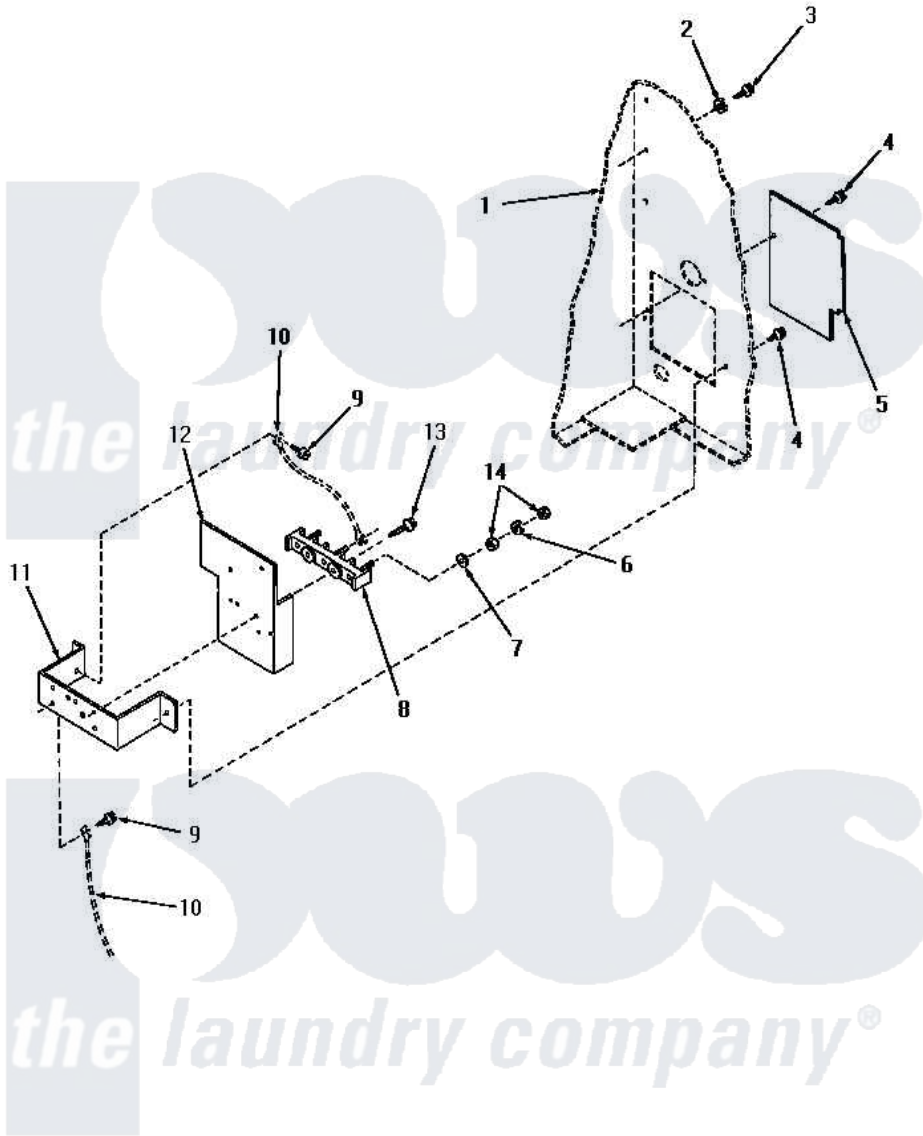

Amana UE8230 21 - TERMINAL BLOCK & BRACKET

TERMINAL BLOCK AND BRACKET

Amana [Residential Amana UE8230 Washer Parts](#) Parts Diagram 21 - TERMINAL BLOCK & BRACKET
 Click on the part number to view part

Item	Original Part Number	Replaced By	Status	Part Description
1	Y00000000		Not Available	SEE NOTE CABINET
2	51474		Not Available	WASHER, 13/64IDX1/2ODX.
3	52909			Screw, 10B-16 X 1/2 HeX
4	25723	27001200		Screw
5	56044	60821		Access Cover
6	51474		Not Available	WASHER, 13/64IDX1/2ODX.
7	56552		Not Available	LOCKWASHER
8	58555		Not Available	TERMINAL BLOCK
9	51784		Not Available	SCREW, 10B-16 X 1/2 HEX
10	Y00000000		Not Available	SEE NOTE GROUND WIRE, GREEN
11	58506		Not Available	TERMINAL BLOCK BRACKET
12	56087			Shield, Terminal Block
13	56131		Not Available	SCREW, 10BT X 1 TAPPING
14	Q6163		Not Available	NUT