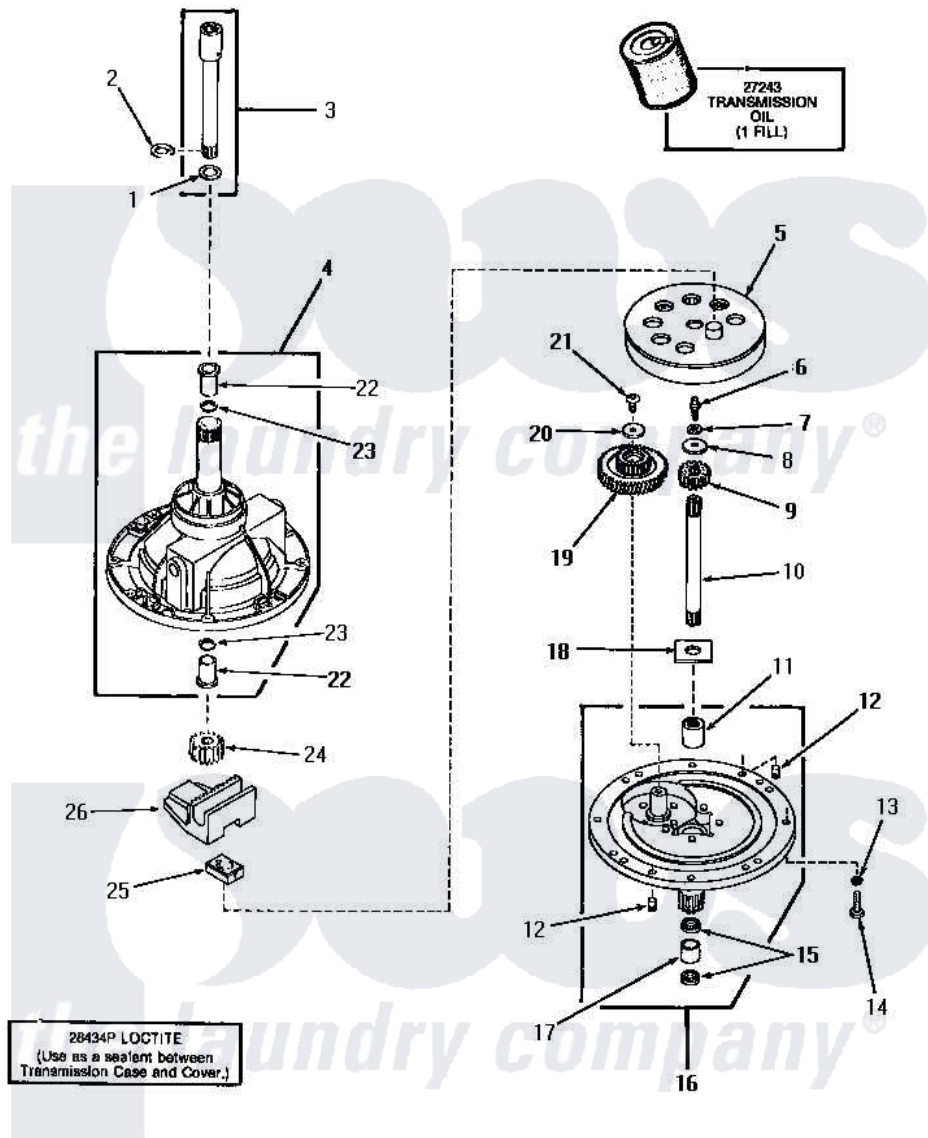

# Amana UE8230 24 - TRANSMISSION ASSY

## TRANSMISSION ASSEMBLY

Amana [Residential Amana UE8230 Washer Parts](#) Parts Diagram 24 - TRANSMISSION ASSY

[Click on the part number to view part](#)

Item	Original Part Number	Replaced By	Status	Part Description
1	Y00000000		Not Available	SEE NOTE SHIM WASHER -- (SEE NOTE)
2	<a href="#">27197</a>			Ring, Retaining
3	<a href="#">368P3</a>			Kit, Coupling And Shaft
4	28435		Not Available	TRANSMISSION CASE ASSEMBLY
5	<a href="#">26577</a>			Assembly, Gear And Stud
6	27030		Not Available	SCREW, 1/4-20 SPECIAL
7	<a href="#">21456</a>			Lockwasher, 1/4 Intshkp
8	26509	<a href="#">40041501</a>		Washer
9	<a href="#">Y29160</a>			Pinion, Drive
10	27081	<a href="#">27081P</a>		Shaft Input Package
11	27026		Not Available	COVER TRANSMISSION
12	<a href="#">27172</a>			Pin, Dowel
13	<a href="#">02431</a>			Lockwasher, 1/4 Ext Shk
14	<a href="#">20253</a>			Screw, Cap-1/4-20 X 1"
15	Y28114	<a href="#">40042701</a>		Seal- Oil

16	30122		Not Available	TRANSMISSION COVER ASSEMBLY
17	<a href="#">27022</a>			Bearing
18	<a href="#">27016</a>			Washer
19	<a href="#">29161</a>			Gear, Reduction
20	29260		Not Available	WASHER
21	<a href="#">29273</a>			Screw, 1/4-20 X 3/8
22	27021		Not Available	BEARING
23	Y28114	<a href="#">40042701</a>		Seal- Oil
24	<a href="#">27003</a>			Pinion, Agitator
25	<a href="#">26493</a>			Slide
26	Y27001	<a href="#">Y31526</a>		Rack
NI	27243	<a href="#">27243P</a>		Oil, CW Transmission F-
"	28434P		Not Available	LOCTITE