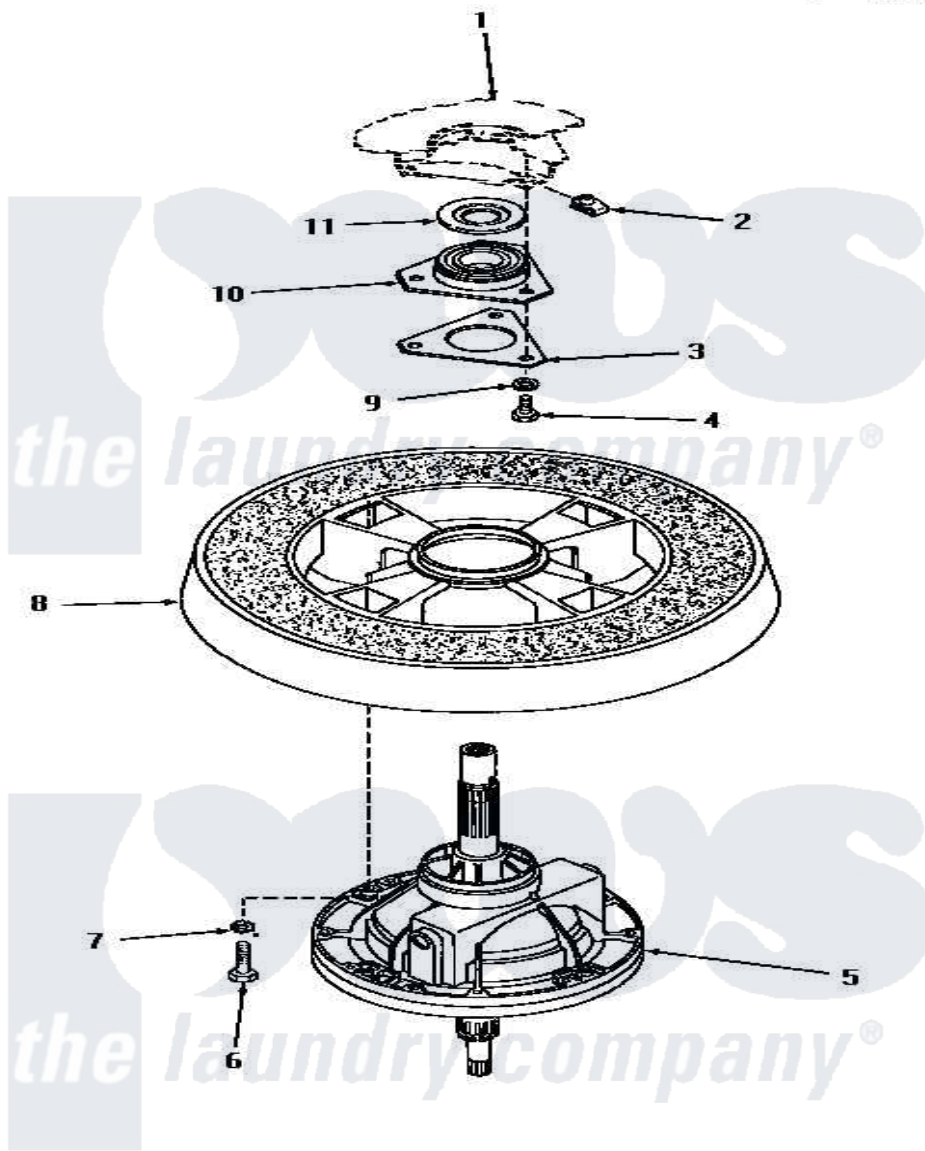

Amana UE8230 25 - TRANSMISSION ASSY & BALANCE RING

TRANSMISSION ASSEMBLY AND BALANCE RING

Amana Residential Amana UE8230 Washer Parts Parts Diagram 25 - TRANSMISSION ASSY & BALANCE RING
 Click on the part number to view part

Item	Original Part Number	Replaced By	Status	Part Description
1	Y00000000		Not Available	SEE NOTE OUTER TUB
2	27222			Nut, Retainer 5/16-18
3	27166		Not Available	WASHER, BEARING HOUSING
4	01355		Not Available	SCREW
5	30123		Not Available	ASSY, TRANSMISSION
6	27200		Not Available	CAP SCREW
7	02431			Lockwasher, 1/4 Ext Shk
8	Y29117		Not Available	ASSY, BALANCE RING-COMPL
9	04366			Lockwasher, 5/16intshkp
10	27182	40004201P		Main Bearing Assembly
11	27187			Flinger