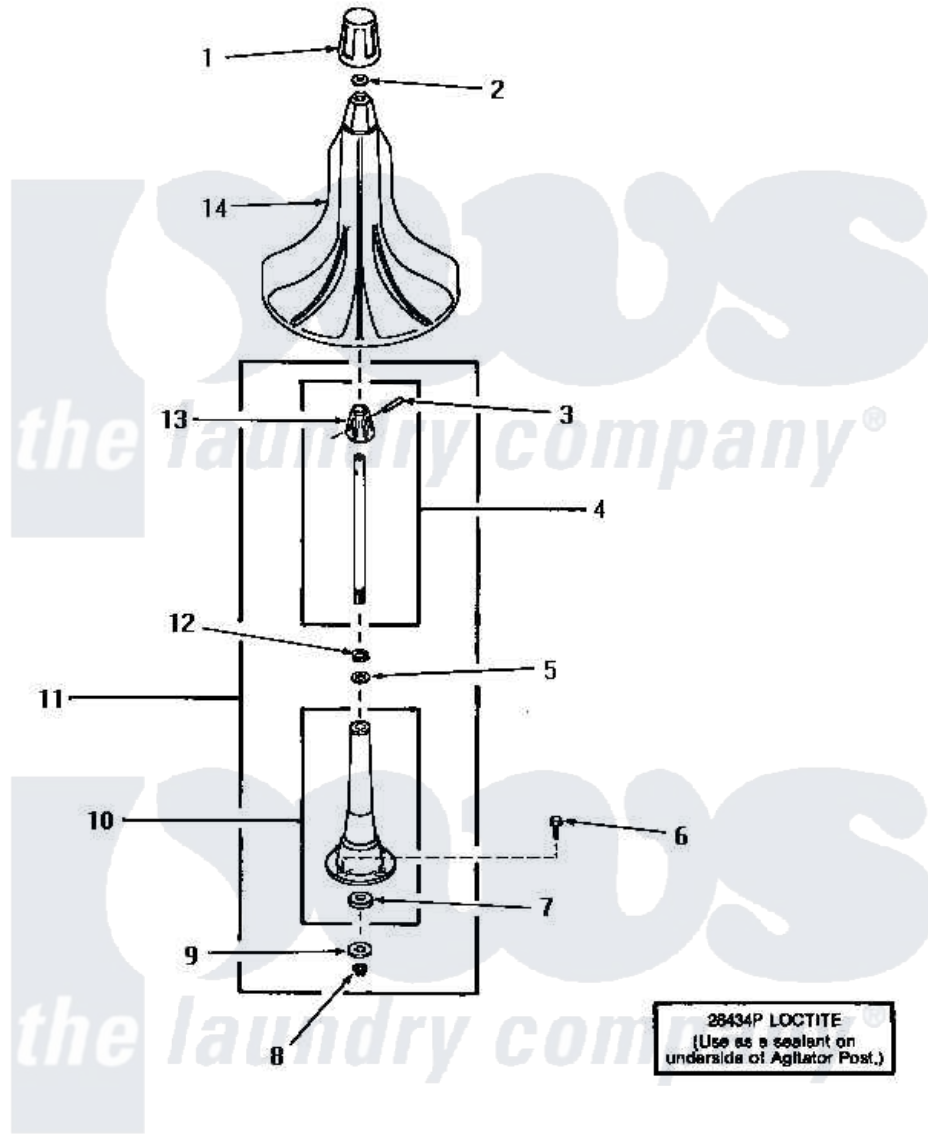

Amana UG8091 01 - AGITATOR & POST

AGITATOR AND POST

Amana [Residential Amana UG8091 Washer Parts](#) Parts Diagram 01 - AGITATOR & POST
 Click on the part number to view part

Item	Original Part Number	Replaced By	Status	Part Description
1	27138		Not Available	ASSY,AGITATOR CAP
2	27189			Washer, Agitator Cap
3	20243			Pin, Taper
4	28091			Assembly, Agitator Shaft and dr
5	04704			Washer, .630idx1.125odx
6	27202	W10116787		Screw
7	10429		Not Available	WASHER,THRUST
8	27197			Ring, Retaining
9	27164			Washer, Spline
10	28933		Not Available	AGITATOR POST
11	28934		Not Available	AGITATOR POST ASSEMBLY
12	20057	222T017P01		Washer FIB 21/32 ID X 1156 OD X 1/8
13	27174		Not Available	DRIVE BLOCK
14	27120		Not Available	ASSY,AGITATOR
NI	28434P		Not Available	LOCTITE