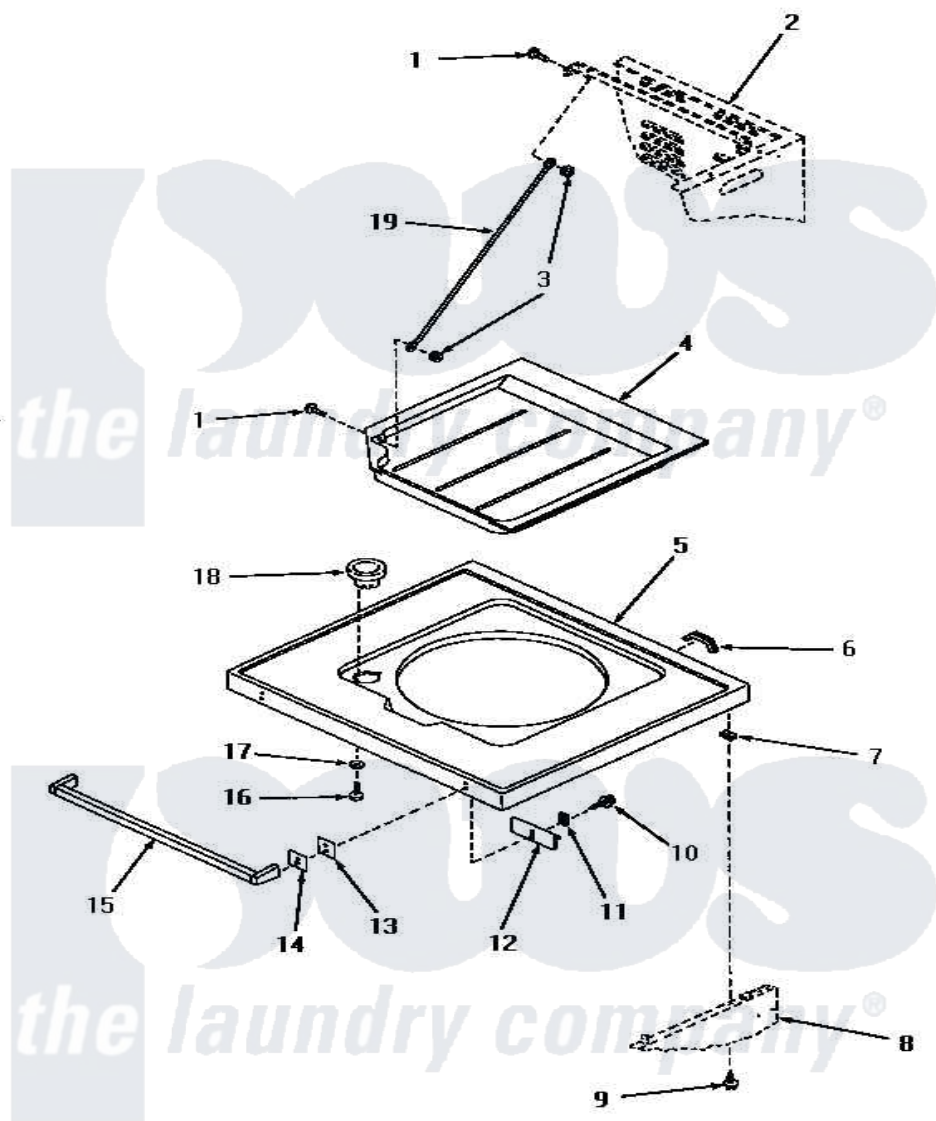

# Amana UG8091 03 - CABINET TOP & LID

## CABINET TOP AND LID

Amana [Residential Amana UG8091 Washer Parts](#) Parts Diagram 03 - CABINET TOP & LID

[Click on the part number to view part](#)

Item	Original Part Number	Replaced By	Status	Part Description
1	<a href="#">30268</a>			Screw 10-32X1/2 Nylon
2	Y00000000		Not Available	SEE NOTE WASHER OUTER CABINET
3	<a href="#">23604</a>			Nut, Hex 10-32 Lock
4	<a href="#">29959</a>			Lid, S/T Top
5	30137L		Not Available	CABINET TOP, ALMOND
"	30137W		Not Available	CABINET TOP, WHITE
6	30182		Not Available	GASKET,RUBBER FLEX-U-S
7	20249	<a href="#">36020</a>		Nut-10-24
8	Y00000000		Not Available	SEE NOTE WASHER INNER CABINET
9	<a href="#">23008</a>			Screw, 10-24 X 3/4 Sems
10	30300		Not Available	HEX HEAD SCREW
11	<a href="#">30326</a>			Plate, Screw
12	<a href="#">30327</a>			Plate, Handle-Rear
13	<a href="#">30329</a>			Pad, Handle
14	<a href="#">30328</a>			Plate, Handle-Front

15	<a href="#">30297</a>		Handle Swd
16	29759	Not Available	SCREW
17	21033	<a href="#">597T023P01</a>	Receptacle Fuse
18	29758	Not Available	DISPENSER,BLEACH
19	30267	Not Available	NO LONGER AVAILABLE