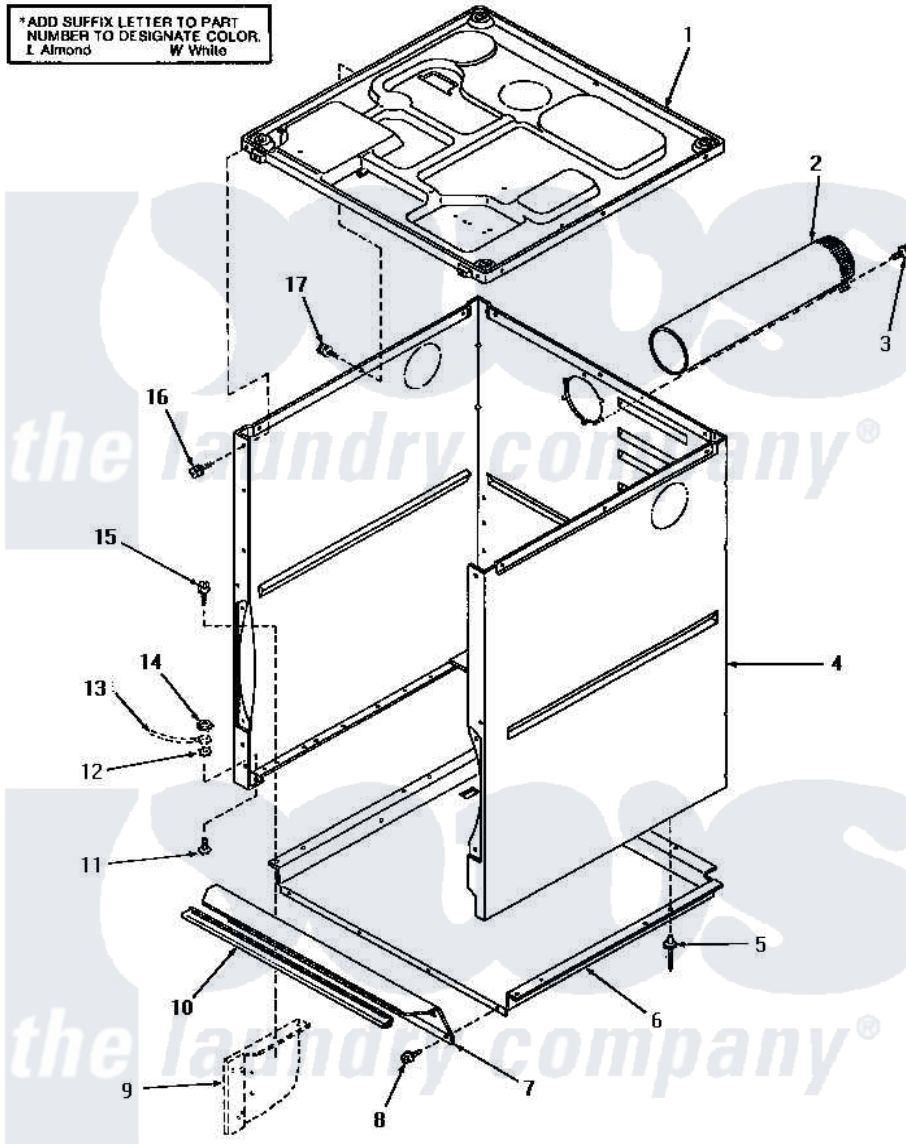

# Amana UG8091 04 - CABINET, EXHAUST DUCT & TOP (BASE)

**CABINET, EXHAUST DUCT AND TOP (BASE)**

Amana [Residential Amana UG8091 Washer Parts](#) Parts Diagram 04 - CABINET, EXHAUST DUCT & TOP (BASE)  
 Click on the part number to view part

Item	Original Part Number	Replaced By	Status	Part Description
1	58530		Not Available	ASSY,BASE-COMLETE
2	56118		Not Available	ASSY, EXHAUST DUCT
3	25724		Not Available	HEX HEAD SCREW
4	58524L		Not Available	CABINET, ALMOND
"	58524W		Not Available	CABINET, WHITE
5	56565		Not Available	RIVET,POP
6	58537		Not Available	VAPOR BARRIER
7	58548		Not Available	PLATE,CONTROL TOP
8	23962	<a href="#">W10116760</a>		Screw
9	Y00000000		Not Available	SEE NOTE WASHER OUTER CABINET
10	30215		Not Available	GASKET
11	<a href="#">20267</a>			Screw, 10-24 X 3/8 Round
12	<a href="#">03815</a>			Lockwasher, No.10 Ext Shk
13	Y00000000		Not Available	SEE NOTE GROUND WIRE, GREEN
14	23951	<a href="#">M0282009</a>		Nut

15	70135	<a href="#">27001200</a>	Screw	
16	25723	<a href="#">27001200</a>	Screw	
17	51784		Not Available	SCREW,10B-16 X 1/2 HEX