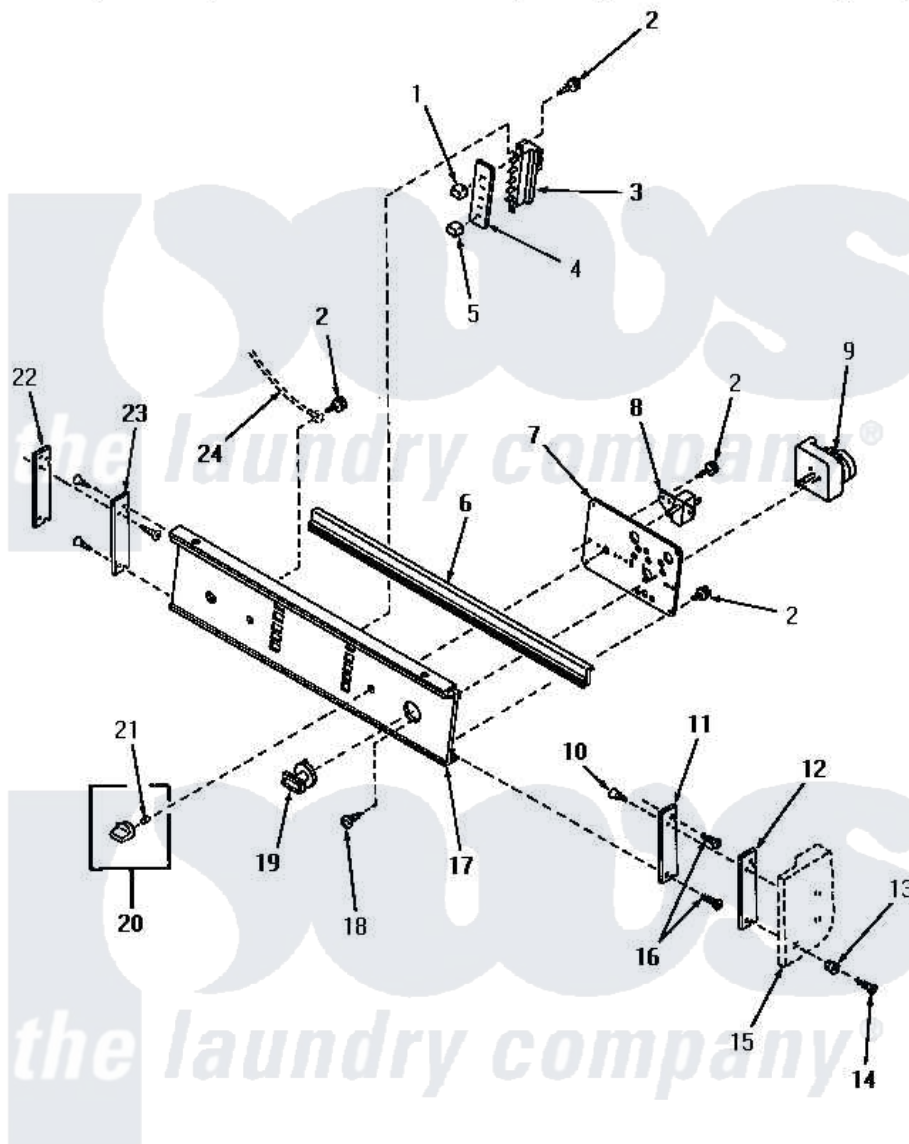

# Amana UG8091 06 - CONTROL PANEL (DRYER)

## CONTROL PANEL (DRYER)

Amana [Residential Amana UG8091 Washer Parts](#) Parts Diagram 06 - CONTROL PANEL (DRYER)

[Click on the part number to view part](#)

Item	Original Part Number	Replaced By	Status	Part Description
1	29910		Not Available	BUTTON,CONTROL-DARK BR
2	23962	<a href="#">W10116760</a>		Screw
3	<a href="#">30108</a>			Switch, 5 Position
4	30039		Not Available	COVER, SWITCH
5	<a href="#">28778</a>			Button, Control-Beige
6	29855		Not Available	GASKET,SHIELD
7	29808		Not Available	PLATE,SWITCH MOUNT
8	53516		Not Available	BUZZER
9	56260		Not Available	TIMER
10	30302	<a href="#">3030-2</a>		30 x 30 x 2 Cladlite AC Pad
11	29857		Not Available	CAP,END-R.H.
12	30292		Not Available	GASKET,END CAP & ADHES
13	29890		Not Available	COLLAR
14	29896		Not Available	PHILLIPS HEAD SCREW
15	Y00000000		Not Available	SEE NOTE WASHER OUTER CABINET

16	52864	<a href="#">500226</a>		Screw, 8b-16 x 5/8 Tap
17	30170		Not Available	ASSY,CONTROL PANEL-COM
18	<a href="#">70212</a>			Screw, 8-32 X 5/32 RD H
19	58772		Not Available	ASSY,KNOB-TIMER
20	28124		Not Available	ASSY,KNOB-SWITCH
21	10519		Not Available	RETAINER
22	29856		Not Available	GASKET,END CAP & ADHES
23	29858		Not Available	NO LONGER AVAILABLE
24	Y00000000		Not Available	SEE NOTE GROUND WIRE, GREEN