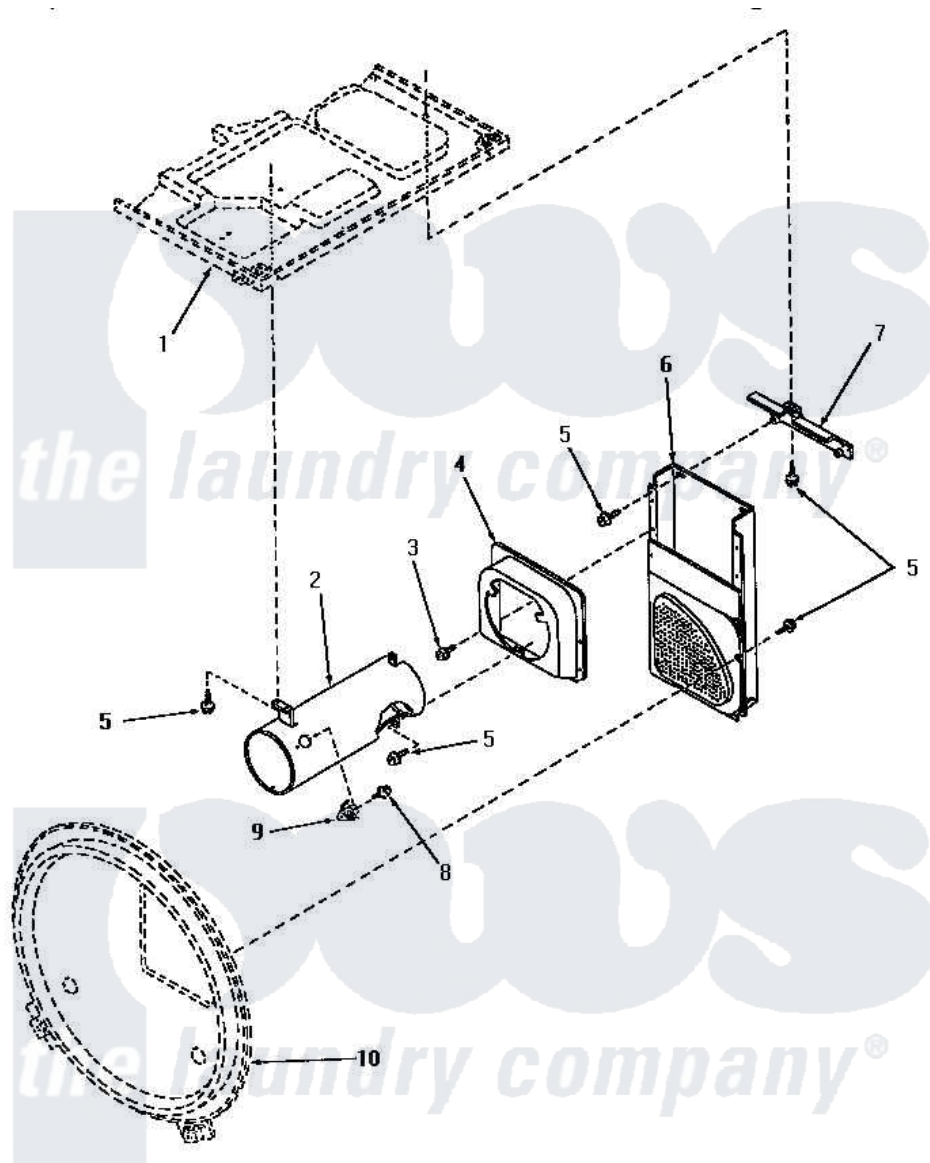

Amana UG8091 11 - HEATER BOX

HEATER BOX

[Amana Residential Amana UG8091 Washer Parts](#) Parts Diagram 11 - HEATER BOX

[Click on the part number to view part](#)

Item	Original Part Number	Replaced By	Status	Part Description
1	Y00000000		Not Available	SEE NOTE TOP, BASE
2	58998			Housing, Burner
3	51780	3390631		Screw, 10-16 X 3/8
4	58994		Not Available	SHROUD,HEAT DUCT
5	56264	27001200		Screw
6	58996		Not Available	ASSY,HEATER DUCT & COV
7	58048		Not Available	HEAT SHIELD
8	23222	3177991		Screw
9	58366	489P3		Limit Thermostat
10	Y00000000		Not Available	SEE NOTE REAR BULKHEAD