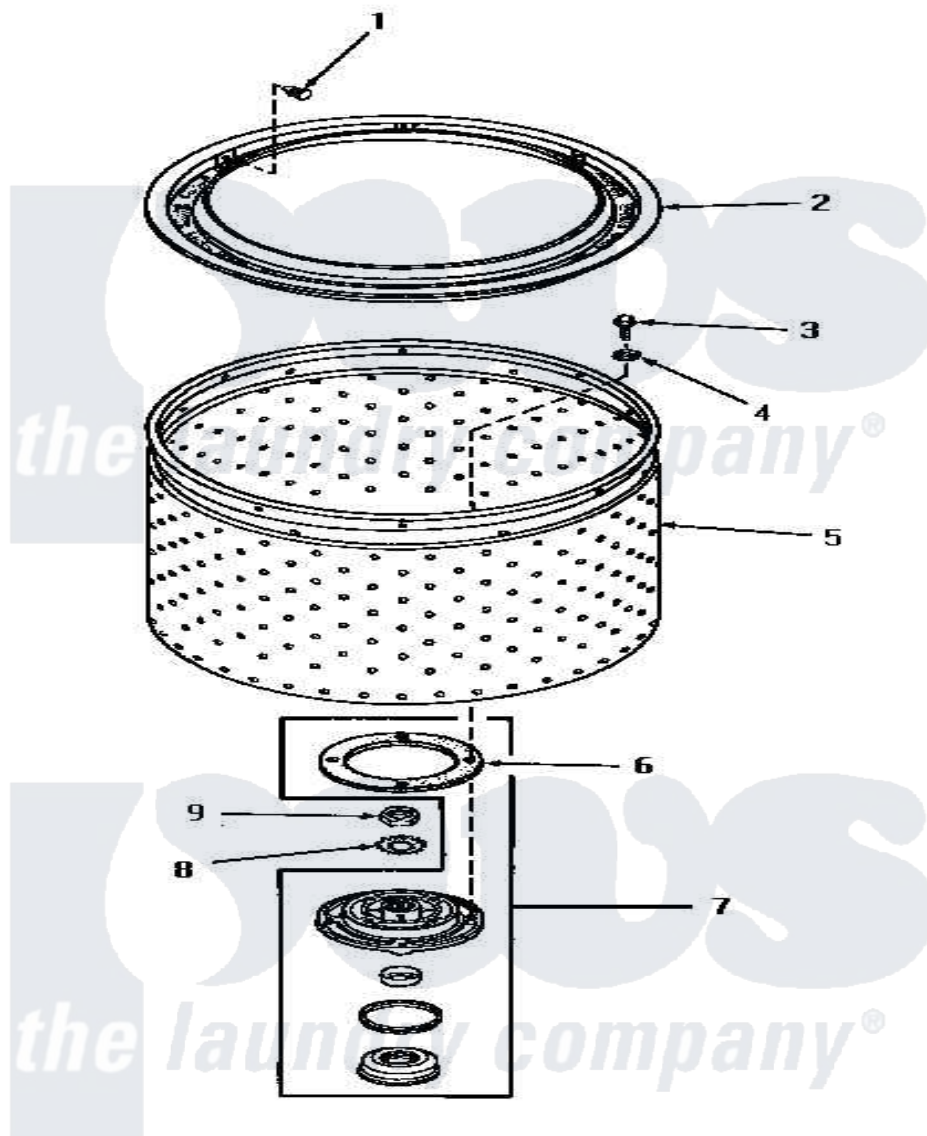

Amana UG8091 13 - LINT FILTER, WASHTUB & HUB

LINT FILTER, WASHTUB AND HUB

Amana [Residential Amana UG8091 Washer Parts](#) Parts Diagram 13 - LINT FILTER, WASHTUB & HUB

[Click on the part number to view part](#)

Item	Original Part Number	Replaced By	Status	Part Description
1	27173	29474		Fastener, Lint Filter
2	27123	33521		Filter Lint/Clothes Guard
3	27202	W10116787		Screw
4	28094			Gasket
5	28138		Not Available	WASHTUB, STAINLESS STEEL
6	27125	39122		Gasket, Washtub
7	356P3			Kit, Seal-Washer
8	27163			Lockwasher
9	Y29220	40016301		Nut, Lock