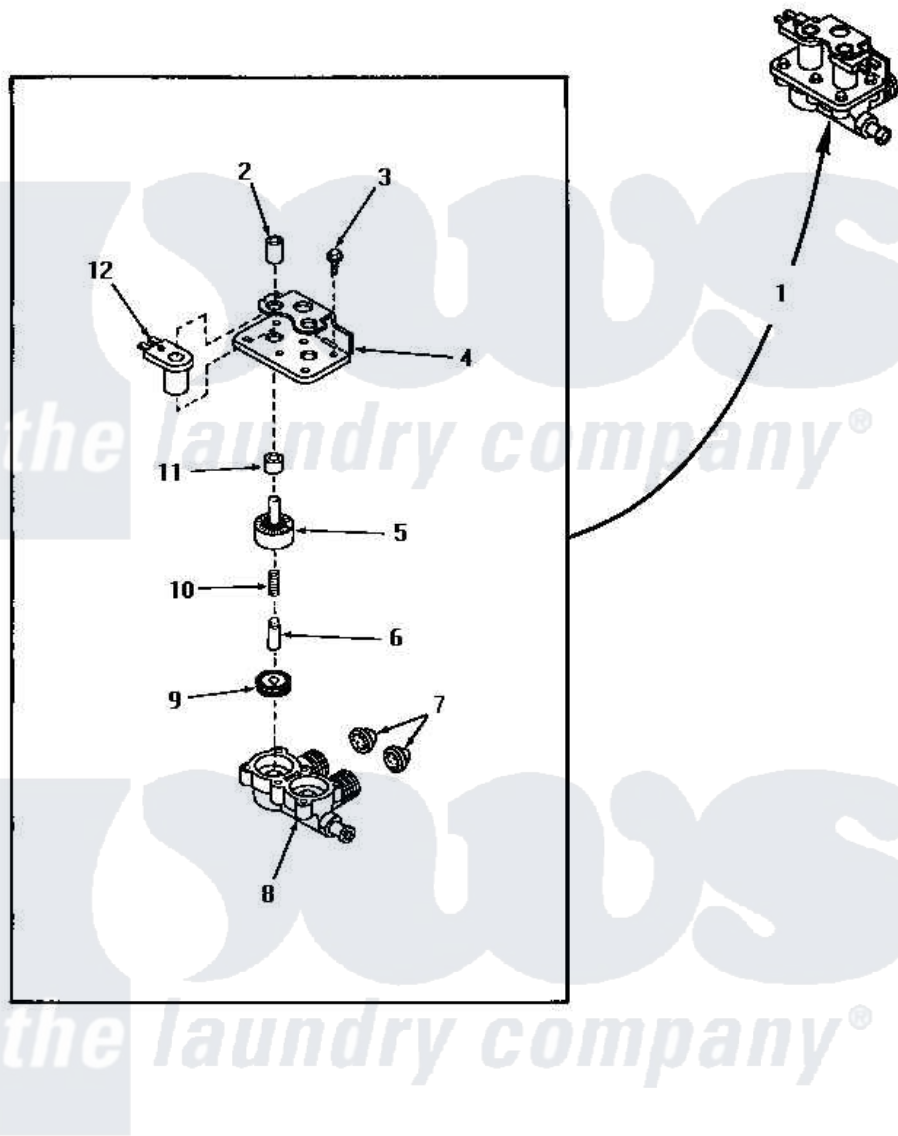

Amana UG8091 14 - MIXING VALVE ASSY

MIXING VALVE ASSEMBLY

Amana [Residential Amana UG8091 Washer Parts](#) Parts Diagram 14 - MIXING VALVE ASSY
 Click on the part number to view part

Item	Original Part Number	Replaced By	Status	Part Description
1	27156	33930		Valve, Mixing
2	24128		Not Available	SLEEVE, LONG
3	25817C		Not Available	SCREW
4	Y24158		Not Available	MOUNTING BRACKET
5	24130			Guide, Armature
6	24132		Not Available	ARMATURE
7	24122	22002960		Strainer, Washer Inlet
8	Y24159	33930		Valve, Mixing
9	24134		Not Available	DIAPHRAGM
10	24131		Not Available	SPRING
11	24129		Not Available	SLEEVE, SHORT
12	24126	33930		Valve, Mixing