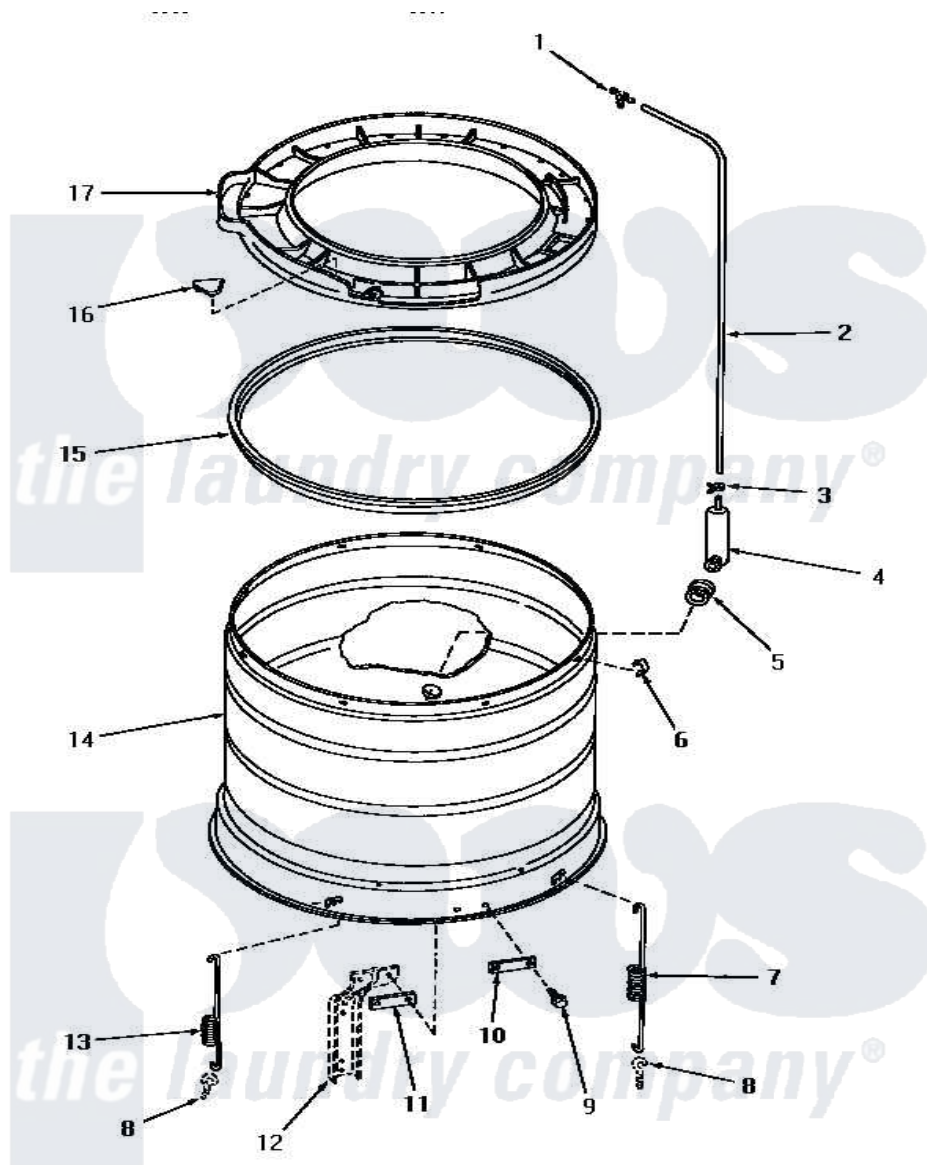

Amana UG8091 17 - OUTER TUB, COVER & PRESSURE HOSE

OUTER TUB, COVER AND PRESSURE HOSE

Amana [Residential Amana UG8091 Washer Parts](#) Parts Diagram 17 - OUTER TUB, COVER & PRESSURE HOSE
 Click on the part number to view part

Item	Original Part Number	Replaced By	Status	Part Description
1	Y00000000		Not Available	SEE NOTE TEE
2	29881		Not Available	TUBING,PLASTIC-59 INCH
3	Y22294	596669		Clamp, Manifold
4	30243	40008501		Assembly, Pressure Bulb
5	29175	40037801		Grommet
6	Y27017		Not Available	CLIP,SPRING
7	29777			Spring, Leg
8	Y00000000		Not Available	SEE NOTE EYE BOLT
9	27205	40128701		Screw, 5/16-18 X .50
10	27926			Plate, Leg .063
11	27927			Plate, Leg .032
12	Y00000000		Not Available	SEE NOTE SUPPORT LEG
13	29778			Spring, Leg
14	29814		Not Available	OUTER TUB
15	27184			Gasket, Tub Cover
16	29901		Not Available	PLUG,SNAP-IN-OUTER TUB