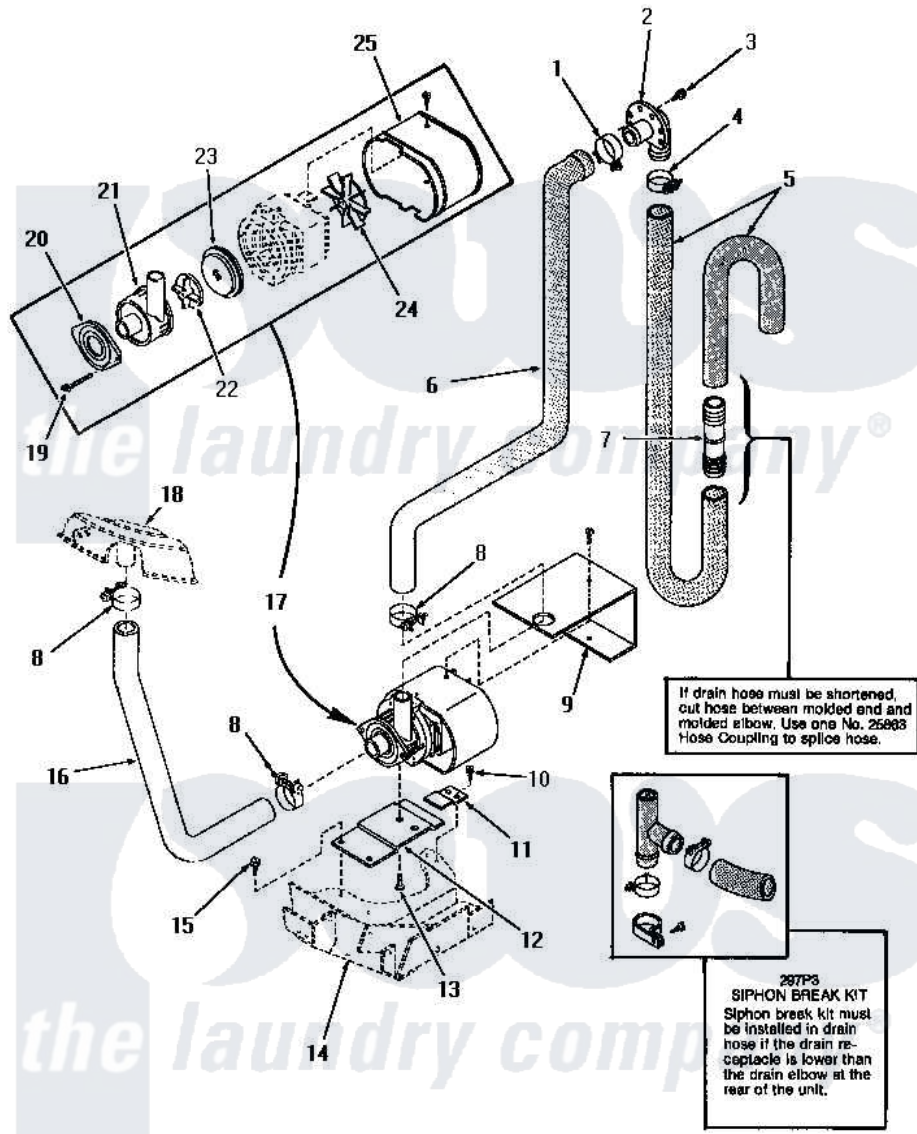

Amana UG8091 18 - PUMP ASSY, HOSES & SIPHON BREAK KIT

PUMP ASSEMBLY, HOSES AND SIPHON BREAK KIT

Amana [Residential Amana UG8091 Washer Parts](#) Parts Diagram 18 - PUMP ASSY, HOSES & SIPHON BREAK KIT

[Click on the part number to view part](#)

Item	Original Part Number	Replaced By	Status	Part Description
1	20391	285655		Clamp, Hose
2	23553		Not Available	ELBOW,DRAIN HOSE-PLAST
3	51784		Not Available	SCREW,10B-16 X 1/2 HEX
4	20211	285655		Clamp, Hose
5	28293			Hose, Drain
6	30148		Not Available	HOSE,PUMP TO DRAIN
7	25863	16272		Connector, Straight
8	27151	285655		Clamp, Hose
9	30330		Not Available	SHIELD,PUMP
10	25723	27001200		Screw
11	30357		Not Available	COOKER POT
12	30126		Not Available	BRACKET,PUMP
13	29706		Not Available	SCREW,METRIC 1.00 X 12
14	Y00000000		Not Available	SEE NOTE INNER BASE
15	27196	27001200		Screw
16	30129		Not Available	HOSE,DRAIN

17	29715	Not Available	PUMP ASSEMBLY
18	Y00000000	Not Available	SEE NOTE OUTER TUB
19	29715E	Not Available	SCREW
20	29715D	Not Available	FLANGE
21	29715C	Not Available	BODY,PUMP
22	29715B	Not Available	IMPELLER
23	29715A	Not Available	SEAL GASKET
24	29715F	Not Available	FAN
25	29715G	Not Available	COVER
NI	297P3	76660	Break-Sphn