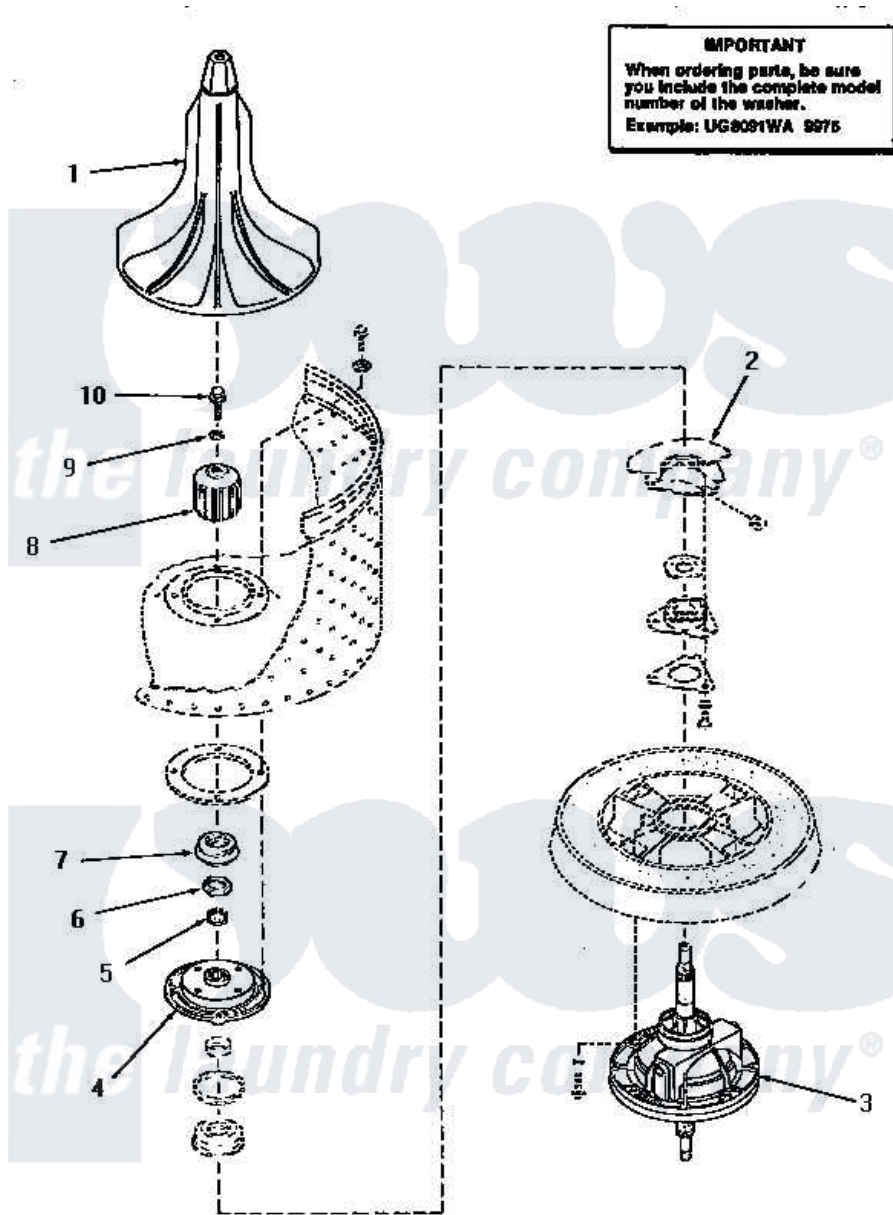

Amana UG8091 20 - SHORT POST DRIVE (ADDITION)

Amana [Residential Amana UG8091 Washer Parts](#) Parts Diagram 20 - SHORT POST DRIVE (ADDITION)
 Click on the part number to view part

Item	Original Part Number	Replaced By	Status	Part Description
1	30855	40000501W		Agitator, Flex Vane
2	Y00000000		Not Available	SEE NOTE OUTER TUB
3	30848	33227P		Assembly- Tran
4	30034		Not Available	HUB ASSEMBLY
5	29728	40008301		Insert, Spline
6	Y29220	40016301		Nut, Lock
7	30022		Not Available	ASSY, SEAL-HEAD xREPLACE
8	30071	R9900189		Kit, Drive Bell And Seal
9	30853		Not Available	SEAL
10	30852			Screw, No.8-1/4 X 20 X 3/