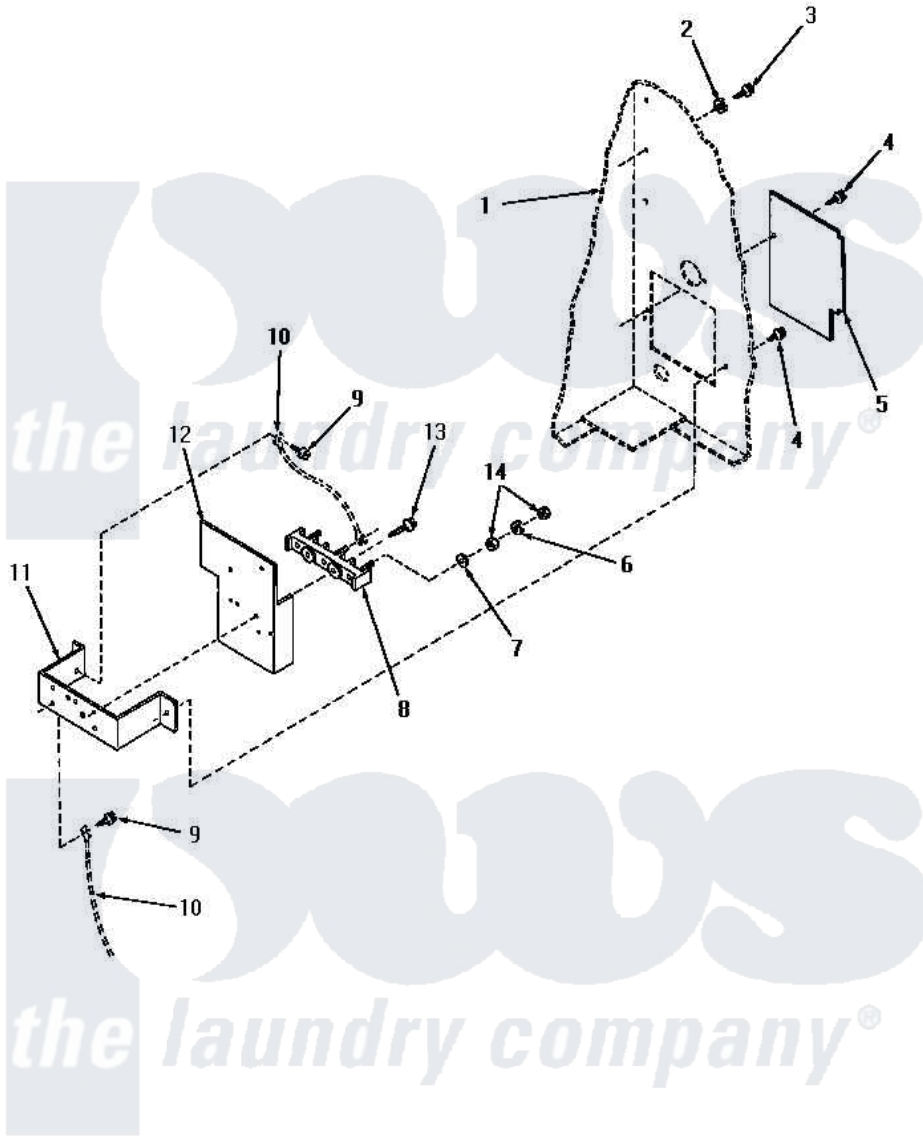

# Amana UG8091 23 - TERMINAL BLOCK & BRACKET

## TERMINAL BLOCK AND BRACKET

Amana [Residential Amana UG8091 Washer Parts](#) Parts Diagram 23 - TERMINAL BLOCK & BRACKET  
 Click on the part number to view part

Item	Original Part Number	Replaced By	Status	Part Description
1	Y00000000		Not Available	SEE NOTE CABINET
2	51474		Not Available	WASHER, 13/64IDX1/2ODX.
3	<a href="#">52909</a>			Screw, 10B-16 X 1/2 HeX
4	25723	<a href="#">27001200</a>		Screw
5	56044	<a href="#">60821</a>		Access Cover
6	51474		Not Available	WASHER, 13/64IDX1/2ODX.
7	56552		Not Available	LOCKWASHER
8	58555		Not Available	TERMINAL BLOCK
9	51784		Not Available	SCREW, 10B-16 X 1/2 HEX
10	Y00000000		Not Available	SEE NOTE GROUND WIRE, GREEN
11	58506		Not Available	TERMINAL BLOCK BRACKET
12	<a href="#">56087</a>			Shield, Terminal Block
13	56131		Not Available	SCREW, 10BT X 1 TAPPING
14	Q6163		Not Available	NUT