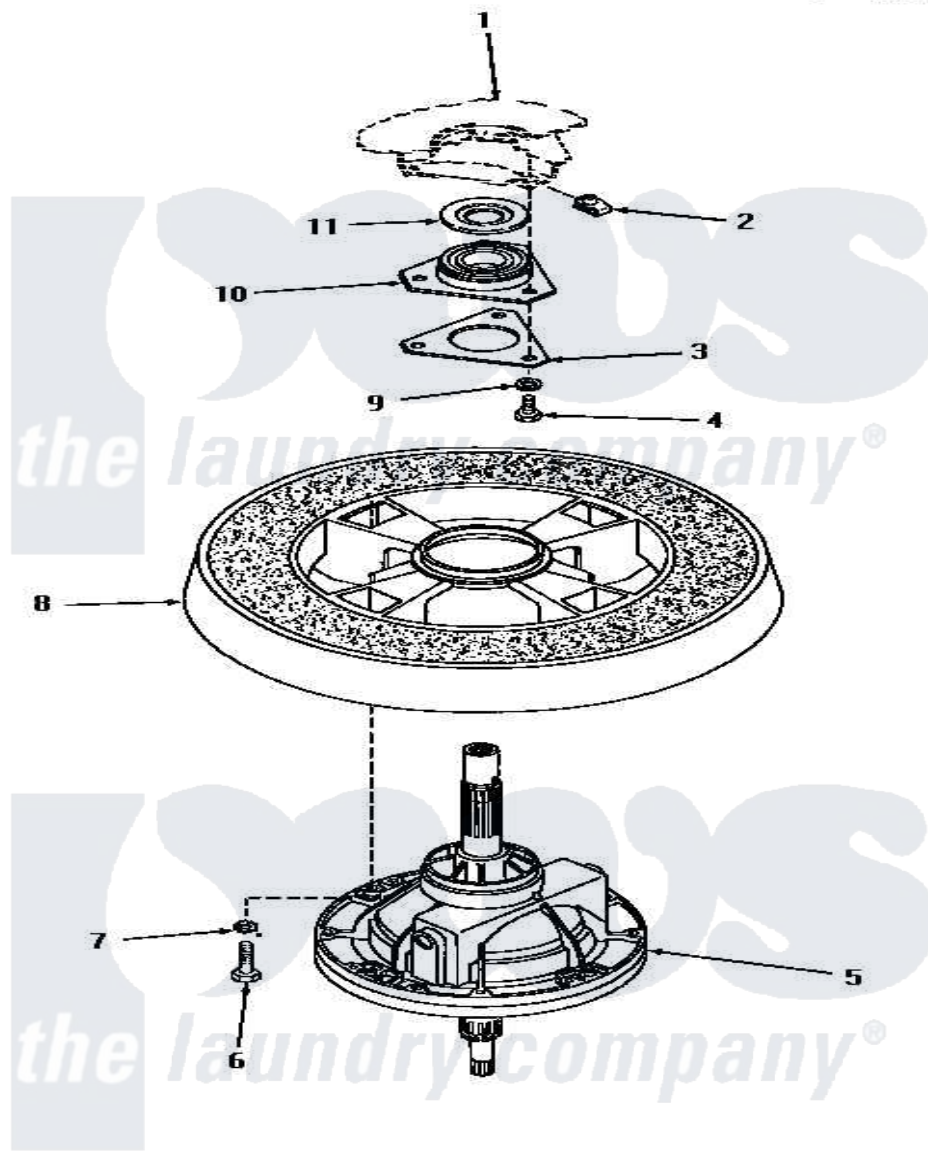

# Amana UG8091 28 - TRANSMISSION ASSY & BALANCE RING

## TRANSMISSION ASSEMBLY AND BALANCE RING

Amana [Residential Amana UG8091 Washer Parts](#) Parts Diagram 28 - TRANSMISSION ASSY & BALANCE RING  
 Click on the part number to view part

Item	Original Part Number	Replaced By	Status	Part Description
1	Y00000000		Not Available	SEE NOTE OUTER TUB
2	<a href="#">27222</a>			Nut, Retainer 5/16-18
3	27166		Not Available	WASHER, BEARING HOUSING
4	01355		Not Available	SCREW
5	30123		Not Available	ASSY, TRANSMISSION
6	27200		Not Available	CAP SCREW
7	<a href="#">02431</a>			Lockwasher, 1/4 Ext Shk
8	Y29117		Not Available	ASSY, BALANCE RING-COMPL
9	<a href="#">04366</a>			Lockwasher, 5/16intshkp
10	27182	<a href="#">40004201P</a>		Main Bearing Assembly
11	<a href="#">27187</a>			Flinger