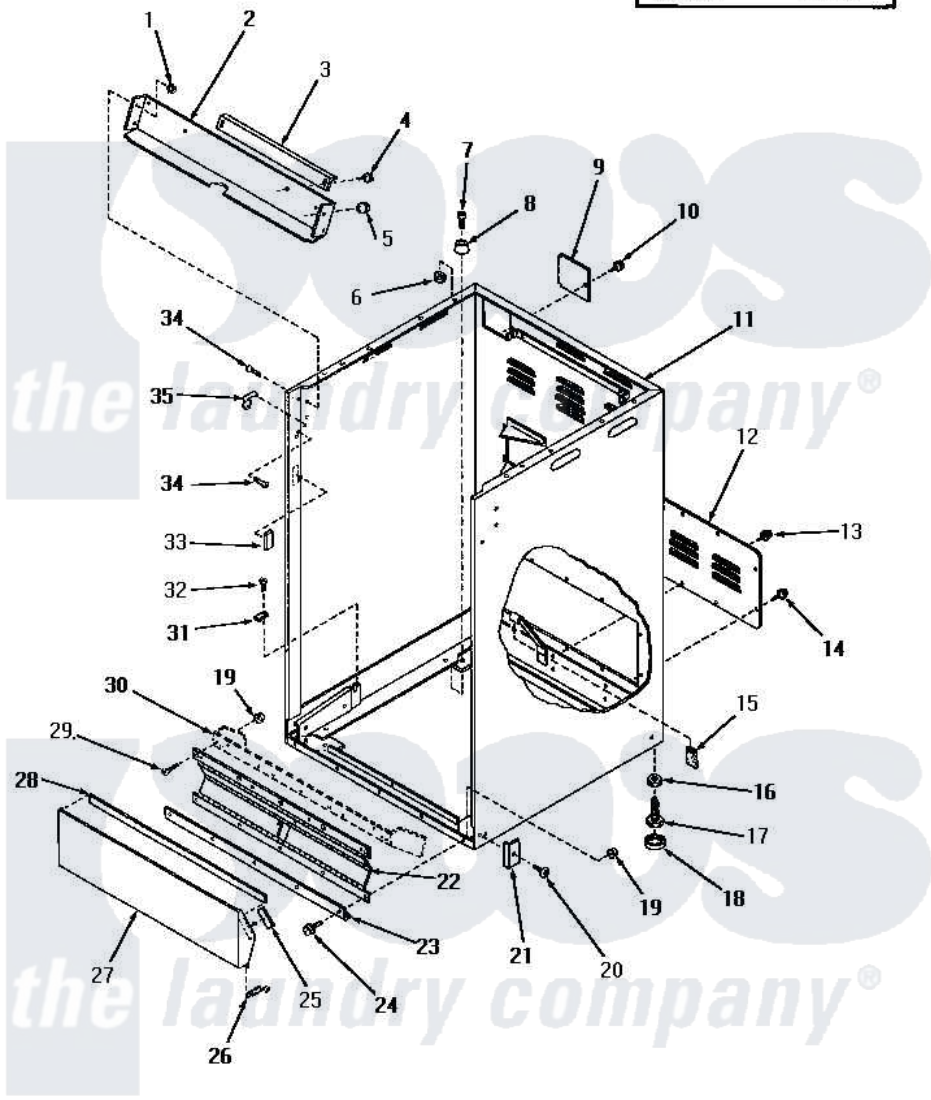

Amana UG8091 29 - WASHER OUTER CABINET & LEVELING LEGS

*ADD SUFFIX LETTER TO PART NUMBER TO DESIGNATE COLOR.
L Almond W White

WASHER OUTER CABINET AND LEVELING LEGS

Amana [Residential Amana UG8091 Washer Parts](#) Parts Diagram 29 - WASHER OUTER CABINET & LEVELING LEGS
Click on the part number to view part

Item	Original Part Number	Replaced By	Status	Part Description
1	51236	488130		Nut
2	29859		Not Available	SHIELD,SUPPORT
3	29953		Not Available	LID STOP ANGLE
4	23222	3177991		Screw
5	22299		Not Available	GROMMET
6	29786	487939		Nut
7	29888		Not Available	SCREW
8	29649		Not Available	LEG,PILOT
9	56044	60821		Access Cover
10	25723	27001200		Screw
11	29835W		Not Available	WASHER OUTER CABINET ASSEMBLY,
"	29835L		Not Available	ASSY,CABINET-OUTER
12	29729L		Not Available	ACCESS PANEL, ALMOND
"	29729W		Not Available	ACCESS PANEL, WHITE
13	51784		Not Available	SCREW,10B-16 X 1/2 HEX
14	56392		Not Available	SCREW,8-18 X 3/8 TAPPI

15	29730		Not Available	TUBING,SHRINK
16	Y21899	40038101		Nut, Leg
17	20409	22003428		Leg, Adjustable
18	21749	40016001		Foot, Rubber
19	23951	M0282009		Nut
20	29942		Not Available	SCREW
21	29946W		Not Available	SHIELD, WHITE
"	29946L		Not Available	SHIELD, ALMOND
22	29771		Not Available	ASSY,HINGE-TOGGLE
23	29819		Not Available	COVER,ANGLE
24	30211	27157		Screw, 10-24 X 5/8 Spec
25	30335			Strip, Vinyl-2 Inch
26	30141		Not Available	No Longer Available
27	30147		Not Available	PLATE,TOE
28	30146		Not Available	STRIP,MYLAR
29	29941		Not Available	SCREW
30	Y00000000		Not Available	SEE NOTE INNER BASE
31	29794		Not Available	CLAMP,PIVOT
32	29888		Not Available	SCREW
33	30216		Not Available	PAD,FELT
34	22649			Screw, 8-32 X 13/32 FI
35	29890		Not Available	COLLAR