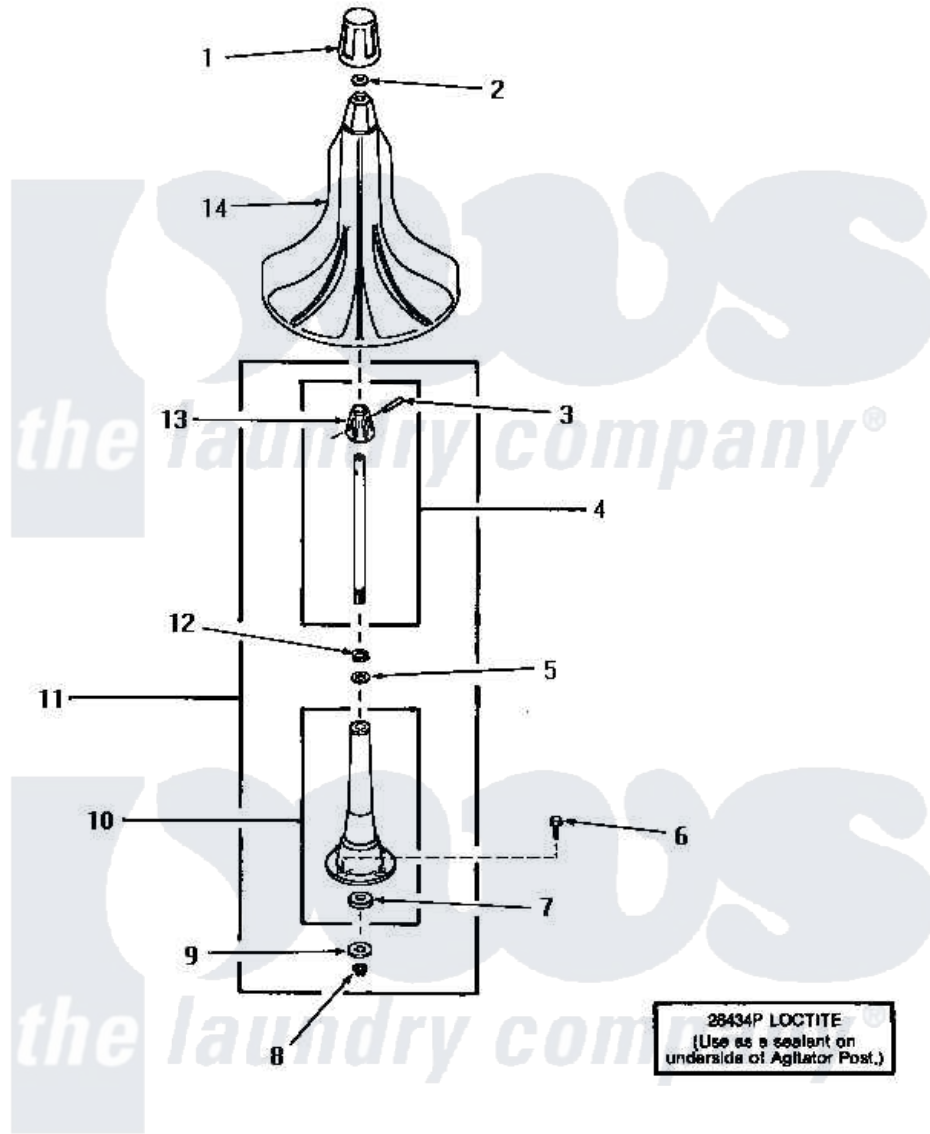

# Amana UG8290 01 - AGITATOR & POST

## AGITATOR AND POST

Amana [Residential Amana UG8290 Washer Parts](#) Parts Diagram 01 - AGITATOR & POST  
 Click on the part number to view part

Item	Original Part Number	Replaced By	Status	Part Description
1	27138		Not Available	ASSY,AGITATOR CAP
2	<a href="#">27189</a>			Washer, Agitator Cap
3	<a href="#">20243</a>			Pin, Taper
4	<a href="#">28091</a>			Assembly, Agitator Shaft and Drive
5	<a href="#">04704</a>			Washer, .630id x 1.125od x
6	27202	<a href="#">W10116787</a>		Screw
7	10429		Not Available	WASHER, THRUST
8	<a href="#">27197</a>			Ring, Retaining
9	<a href="#">27164</a>			Washer, Spline
10	28933		Not Available	AGITATOR POST
11	28934		Not Available	AGITATOR POST ASSEMBLY
12	20057	<a href="#">222T017P01</a>		Washer FIB 21/32 ID X 1156 OD X 1/8
13	27174		Not Available	DRIVE BLOCK
14	27120		Not Available	ASSY,AGITATOR
NI	28434P		Not Available	LOCTITE