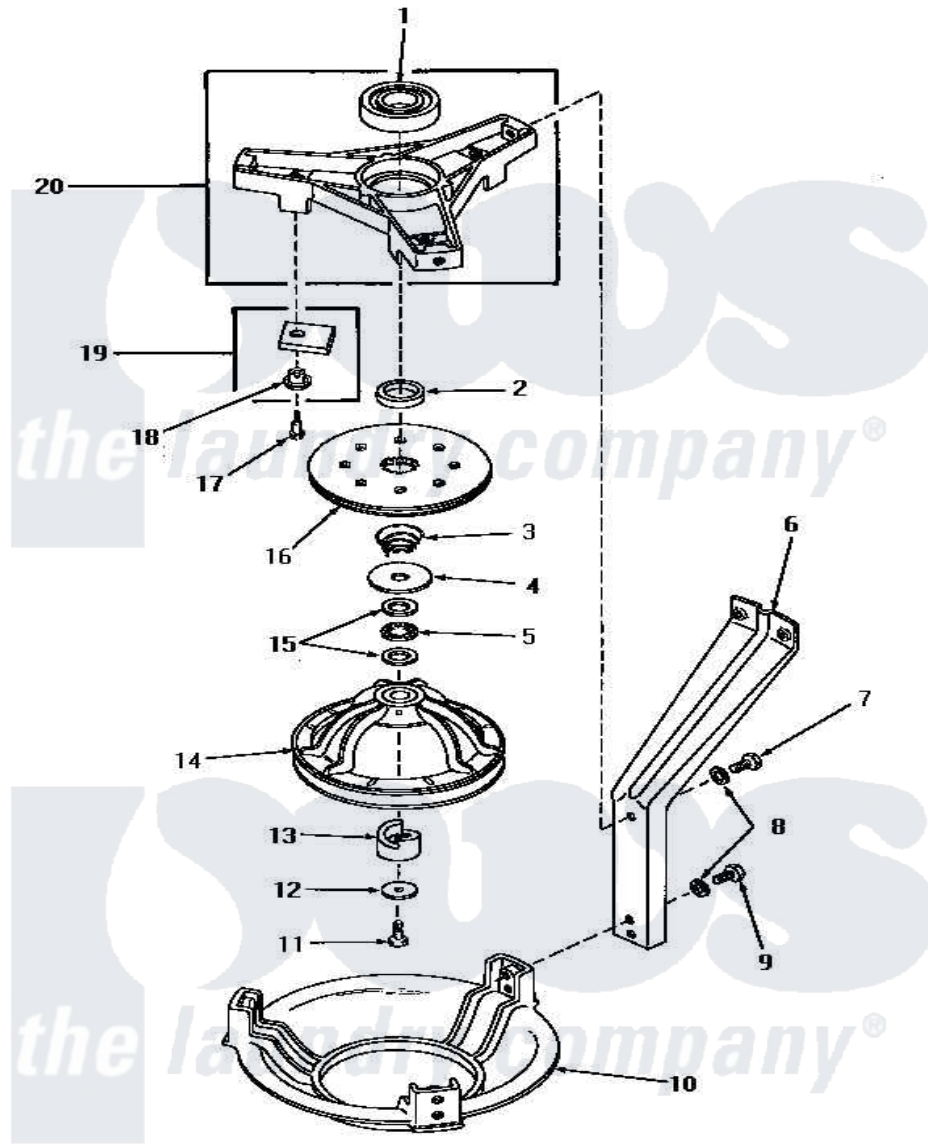

Amana UG8290 02 - BRG HSG/BRAKE/PULLEY & PIVOT DOME

BEARING HOUSING, BRAKE, PULLEY AND PIVOT DOME

Amana Residential Amana UG8290 Washer Parts Parts Diagram 02 - BRG HSG/BRAKE/PULLEY & PIVOT DOME
 Click on the part number to view part

Item	Original Part Number	Replaced By	Status	Part Description
1	28944	40004001		Bearing, Main
2	27176			Spacer
3	27014	33435		Spring, Conical
4	27015	40063201		Washer, Flat
5	27025		Not Available	BEARING,NEEDLE THRUST
6	27090			Leg, Support
7	30016	40128701		Screw, 5/16-18 X .50
8	04366			Lockwasher, 5/16intshkp
9	30016	40128701		Screw, 5/16-18 X .50
10	27124		Not Available	DOME,PIVOT
11	27220	40063401		Screw, 1/4-20 x 5/8 Hex
12	26509	40041501		Washer
13	27018			Helix
14	27111	34232P		Kit-Pulley
15	27024		Not Available	NO LONGER AVAILABLE
16	26556	R9900474		Brake Assembly

17	26547		Screw, 10-24 Shoulder
18	29993		Sleeve, Anti-Rotation
19	248P3	Not Available	KIT,O RING
20	28913	35746	AssembLy, Bearing Housing-L