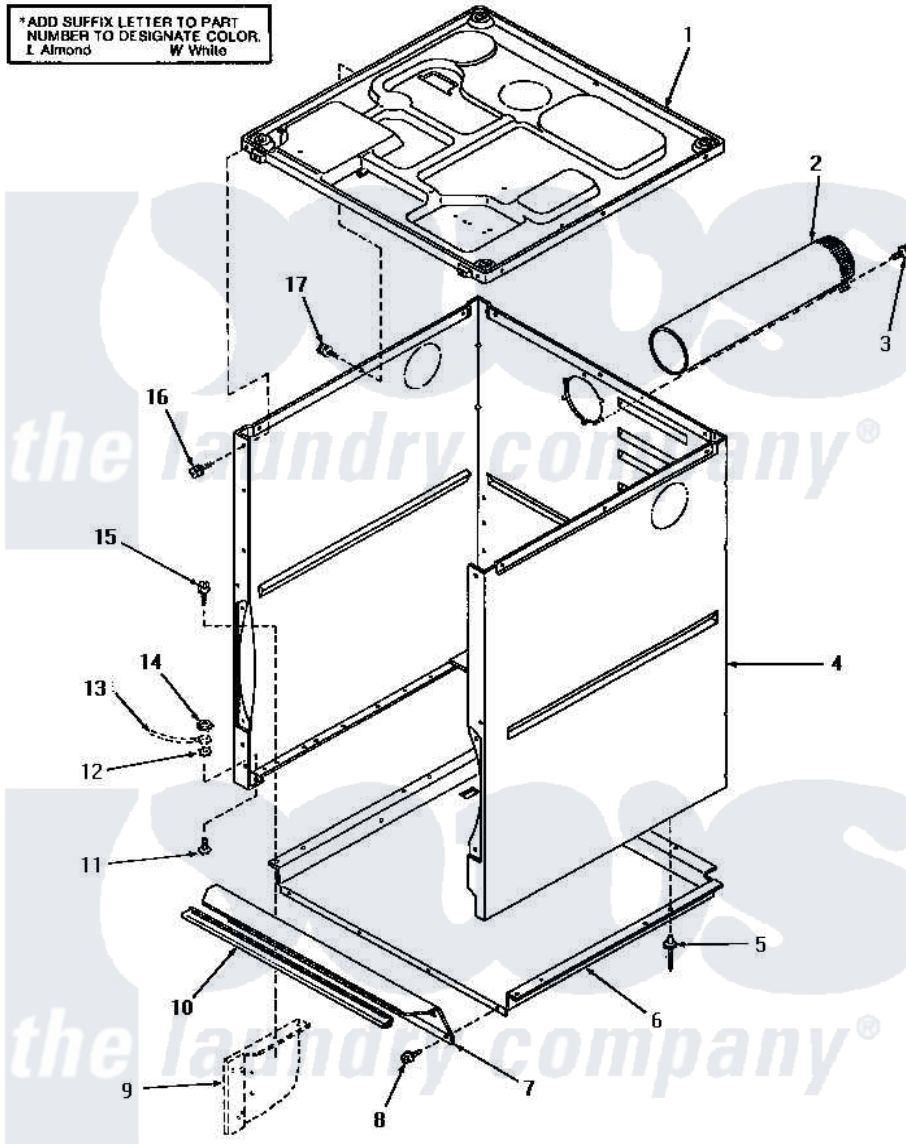

Amana UG8290 04 - CABINET, EXHAUST DUCT & TOP (BASE)

CABINET, EXHAUST DUCT AND TOP (BASE)

Amana [Residential Amana UG8290 Washer Parts](#) Parts Diagram 04 - CABINET, EXHAUST DUCT & TOP (BASE)
 Click on the part number to view part

Item	Original Part Number	Replaced By	Status	Part Description
1	58530		Not Available	ASSY,BASE-COMLETE
2	56118		Not Available	ASSY, EXHAUST DUCT
3	25724		Not Available	HEX HEAD SCREW
4	58524L		Not Available	CABINET, ALMOND
"	58524W		Not Available	CABINET, WHITE
5	56565		Not Available	RIVET,POP
6	58537		Not Available	VAPOR BARRIER
7	58548		Not Available	PLATE,CONTROL TOP
8	23962	W10116760		Screw
9	Y00000000		Not Available	SEE NOTE WASHER OUTER CABINET
10	30215		Not Available	GASKET
11	20267			Screw, 10-24 X 3/8 Round
12	03815			Lockwasher, No.10 Ext Shk
13	Y00000000		Not Available	SEE NOTE GROUND WIRE, GREEN
14	23951	M0282009		Nut

15	70135	27001200	Screw
16	25723	27001200	Screw
17	51784		Not Available
			SCREW, 10B-16 X 1/2 HEX