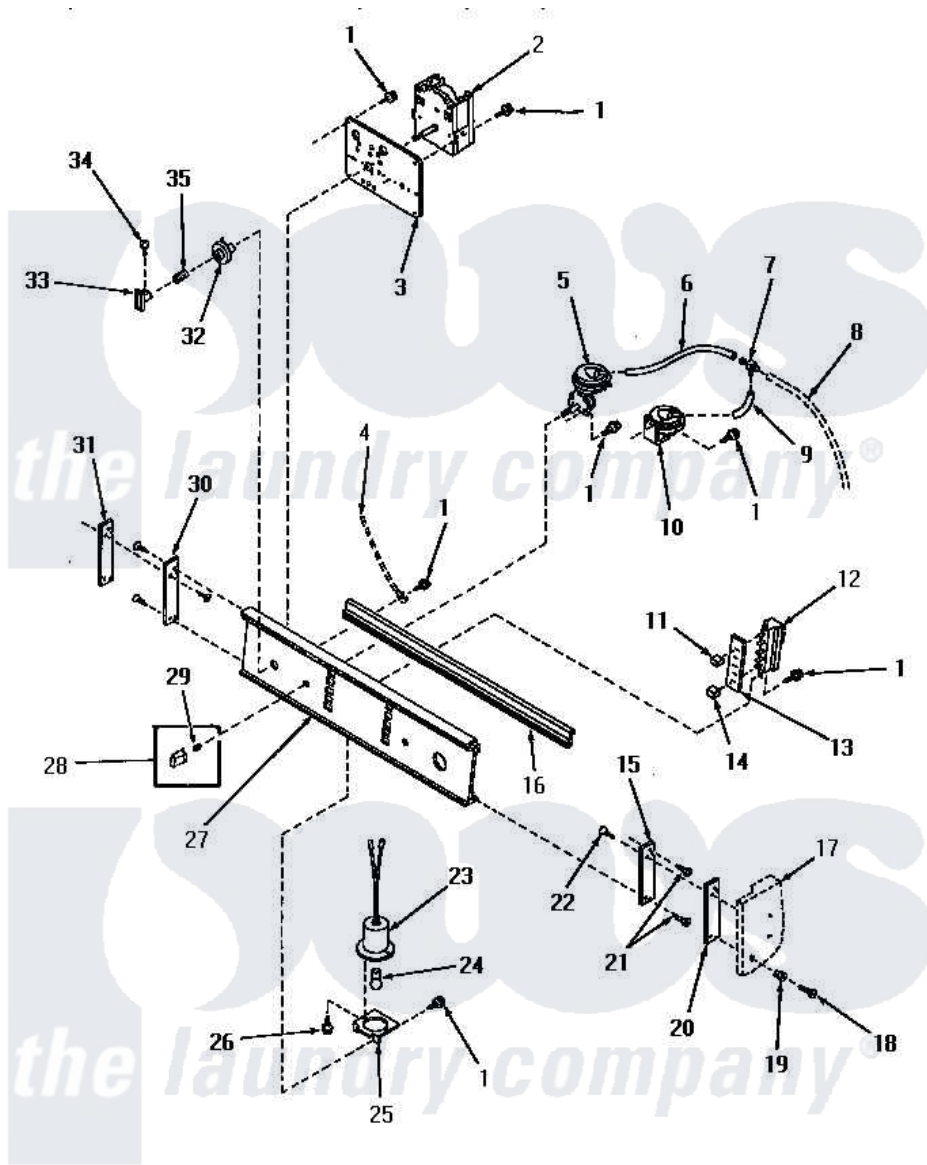

Amana UG8290 05 - CONTROL PANEL & CONTROLS (WASHER)

**CONTROL PANEL AND CONTROLS
(Washer Components)**

Amana [Residential Amana UG8290 Washer Parts](#) Parts Diagram 05 - CONTROL PANEL & CONTROLS (WASHER)
Click on the part number to view part

Item	Original Part Number	Replaced By	Status	Part Description
1	23962	W10116760		Screw
2	30125		Not Available	TIMER,3 CYCLE-60HZ 115
3	29808		Not Available	PLATE,SWITCH MOUNT
4	Y00000000		Not Available	SEE NOTE GROUND WIRE, GREEN
5	30150			Switch, Pressure-Variab
6	29880		Not Available	TUBING,PLASTIC-11 INCH
7	30138	Y304244		Motor Pulley With Set Screw
8	Y00000000		Not Available	SEE NOTE PRESSURE HOSE
9	29869		Not Available	TUBING,PLASTIC-3 INCH
"	30809		Not Available	TUBING,PLASTIC-2 INCH
10	30149			Switch, Pressure-Single
11	29910		Not Available	BUTTON,CONTROL-DARK BR
12	30107			Switch, 5 Position
13	30039		Not Available	COVER, SWITCH

14	28778		Button, Control-Beige
15	29857	Not Available	CAP,END-R.H.
16	29855	Not Available	GASKET,SHIELD
17	Y00000000	Not Available	SEE NOTE WASHER OUTER CABINET
18	29896	Not Available	PHILLIPS HEAD SCREW
19	29890	Not Available	COLLAR
20	30292	Not Available	GASKET,END CAP & ADHES
21	52864	500226	Screw, 8b-16 x 5/8 Tap
22	30302	3030-2	30 x 30 x 2 Cladlite AC Pad
23	30148	Not Available	HOSE,PUMP TO DRAIN
24	Y54608	31001575	Bulb, Cylinder Light
25	29809	Not Available	BRACKET,LIGHT
26	22145	Not Available	SCREW,6Z-20X 3/8 SS RD
27	30170	Not Available	ASSY,CONTROL PANEL-COM
28	28124	Not Available	ASSY,KNOB-SWITCH
29	10519	Not Available	RETAINER
30	29858	Not Available	NO LONGER AVAILABLE
31	29856	Not Available	GASKET,END CAP & ADHES
32	28287	Not Available	TIMER KNOB INDICATOR
33	29912		Assembly, Knob-Timer
34	26318		Screw, 8-32 X 1/4 Set S
35	26319		Spring
NI	30800		Switch, Pressure-Single