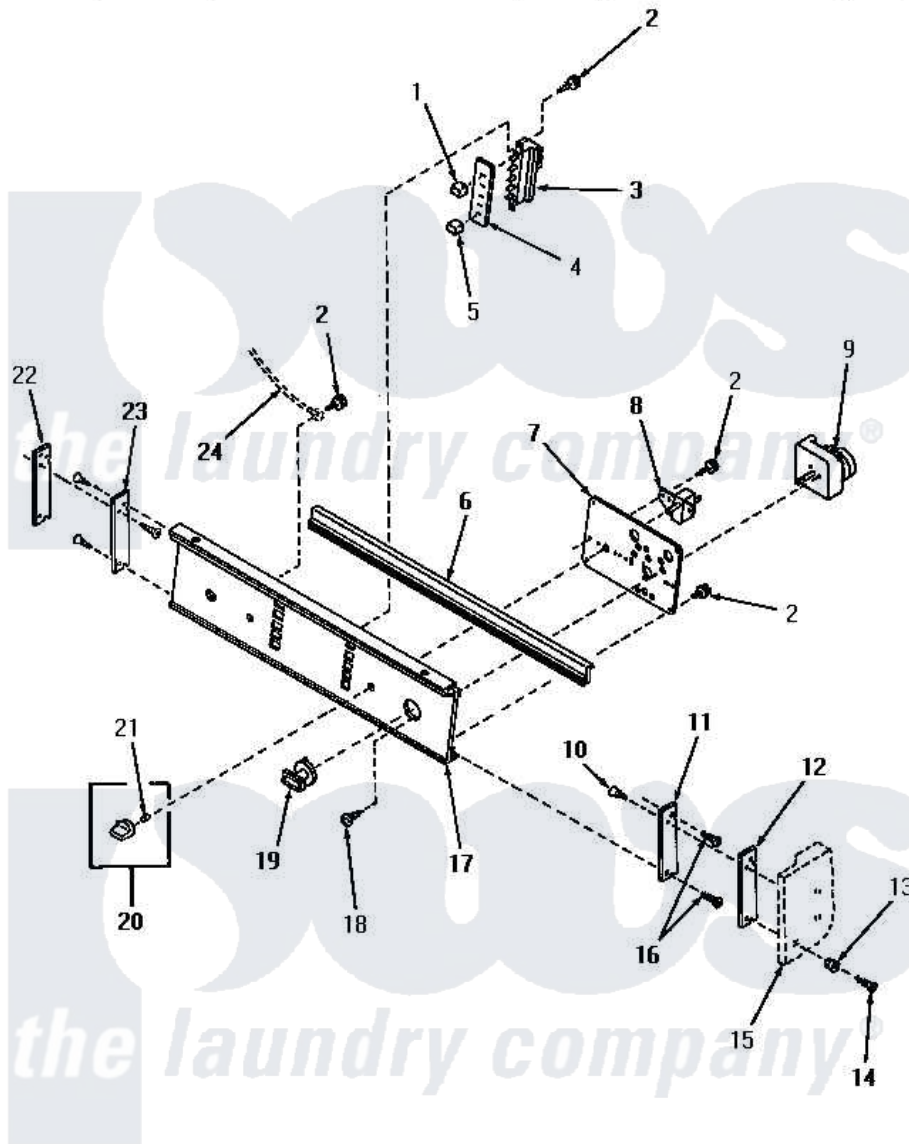

Amana UG8290 06 - CONTROL PANEL (DRYER)

CONTROL PANEL (DRYER)

Amana [Residential Amana UG8290 Washer Parts](#) Parts Diagram 06 - CONTROL PANEL (DRYER)

[Click on the part number to view part](#)

Item	Original Part Number	Replaced By	Status	Part Description
1	29910		Not Available	BUTTON,CONTROL-DARK BR
2	23962	W10116760		Screw
3	30108			Switch, 5 Position
4	30039		Not Available	COVER, SWITCH
5	28778			Button, Control-Beige
6	29855		Not Available	GASKET,SHIELD
7	30795		Not Available	PLATE,TIMER MOUNT
8	53516		Not Available	BUZZER
9	52594		Not Available	TIMER
10	30302	3030-2		30 x 30 x 2 Cladlite AC Pad
11	29857		Not Available	CAP,END-R.H.
12	30292		Not Available	GASKET,END CAP & ADHES
13	29890		Not Available	COLLAR
14	29896		Not Available	PHILLIPS HEAD SCREW
15	Y00000000		Not Available	SEE NOTE WASHER OUTER CABINET

16	52864	500226		Screw, 8b-16 x 5/8 Tap
17	30170		Not Available	ASSY,CONTROL PANEL-COM
18	70212			Screw, 8-32 X 5/32 RD H
19	58772		Not Available	ASSY,KNOB-TIMER
20	28124		Not Available	ASSY,KNOB-SWITCH
21	10519		Not Available	RETAINER
22	29856		Not Available	GASKET,END CAP & ADHES
23	29858		Not Available	NO LONGER AVAILABLE
24	Y00000000		Not Available	SEE NOTE GROUND WIRE, GREEN
NI	57349	55882P		Assembly- Switch
"	30815			Assembly, Control Panel