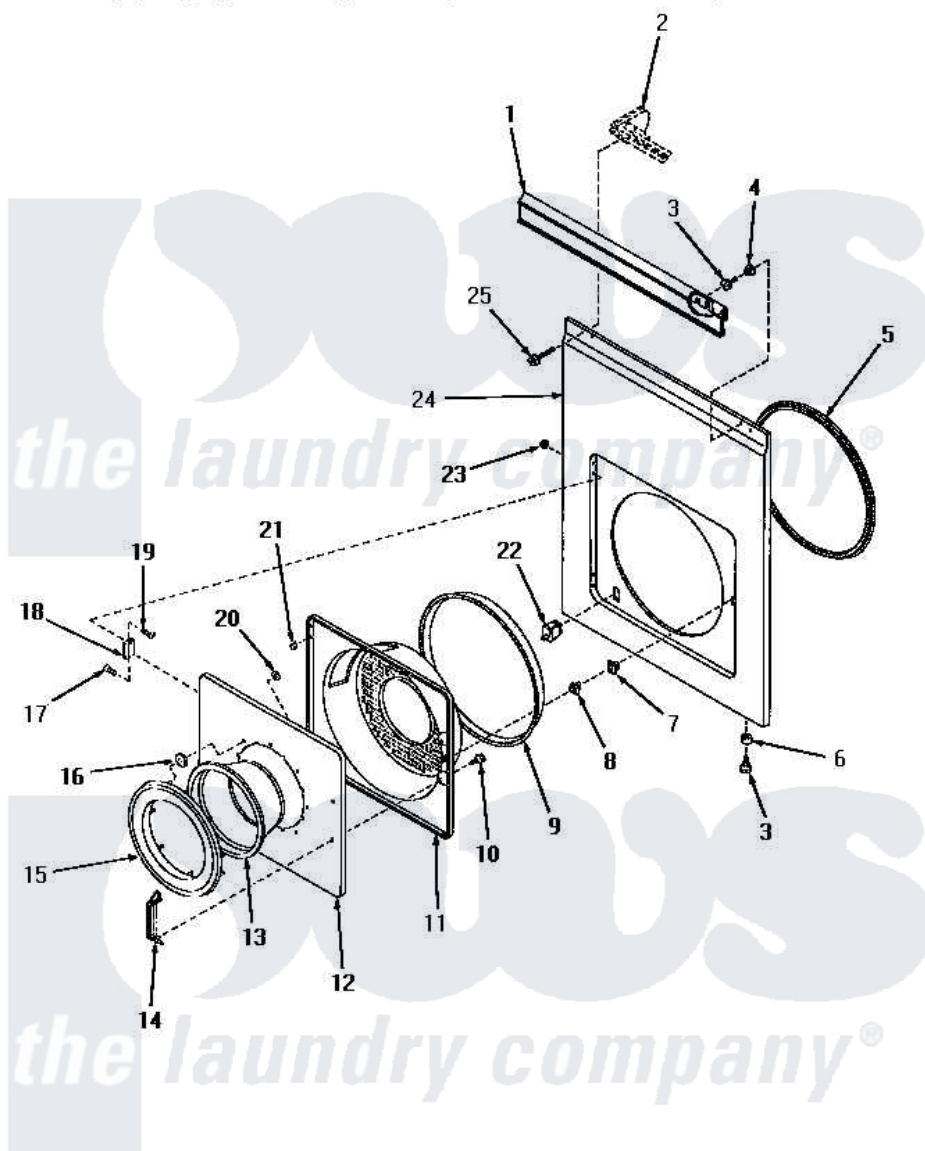

Amana UG8290 07 - DRYER LOADING DOOR, FRONT PANEL & SEALS

LOADING DOOR, FRONT PANEL AND SEALS

Amana [Residential Amana UG8290 Washer Parts](#) Parts Diagram 07 - DRYER LOADING DOOR, FRONT PANEL & SEALS

[Click on the part number to view part](#)

Item	Original Part Number	Replaced By	Status	Part Description
1	59177		Not Available	TRIM,OVERLAY-DRYER TOP
2	Y00000000		Not Available	SEE NOTE TOP, BASE
3	56086	Y014874		Screw, Idler Arm And Sleeve
4	58810		Not Available	SPACER
5	56091	Y61380		Seal, Front Panel
6	56079	505187		Locator, Panel
7	54660	LA-1003		Door Catch Kit
8	54661	LA-1003		Door Catch Kit
9	56163	61379P		Door Seal
10	52150	489464		Screw
11	59152		Not Available	INNER DOOR PANEL
12	60018W		Not Available	OUTER DOOR PANEL, WHITE
"	60018L		Not Available	OUTER DOOR PANEL, ALMOND
13	57735		Not Available	WINDOW

14	54068P	61925	Pull Door Commercial Black
15	58796		Not Available TRIM,DOOR
16	23225		Washer, 7/32idx1.00odx1
17	52864	500226	Screw, 8b-16 x 5/8 Tap
18	56045		Hinge
19	22649		Screw, 8-32 X 13/32 FI
20	58030		Not Available NUT,PUSH
21	23407		Nut, Speed-8A Tinn C15
22	57012	W10169313	Switch-Dor
23	51236	488130	Nut
24	56537L		Not Available FRONT PANEL, ALMOND
"	56537W		Not Available FRONT PANEL, WHITE
25	29942		Not Available SCREW
NI	58893		Not Available STICKER,WARNING-DRYER DOOR