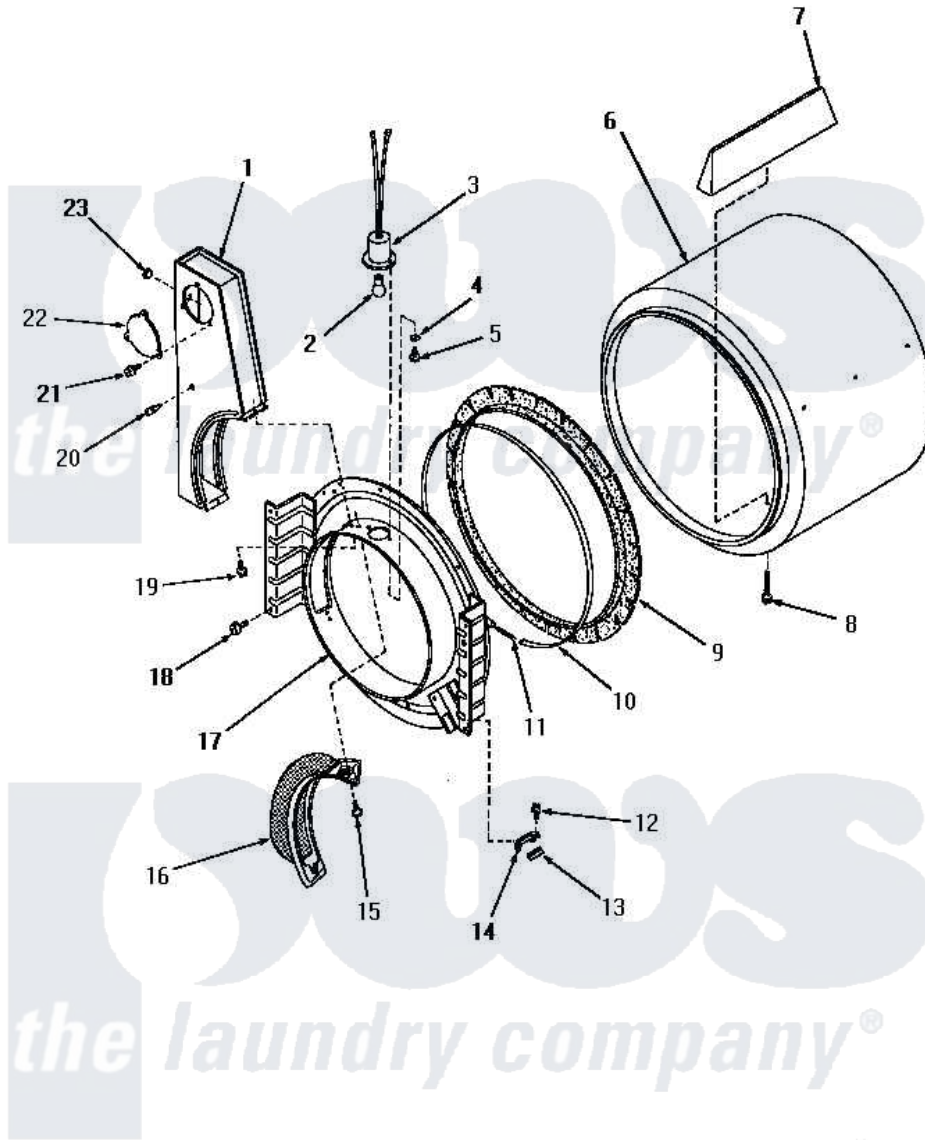

Amana UG8290 09 - FR BLKHD, AIR DUCT, FELT SEAL & CYLINDER

FRONT BULKHEAD, AIR DUCT, FELT SEAL AND CYLINDER

Amana [Residential Amana UG8290 Washer Parts](#) Parts Diagram 09 - FR BLKHD, AIR DUCT, FELT SEAL & CYLINDER

[Click on the part number to view part](#)

Item	Original Part Number	Replaced By	Status	Part Description
1	58751		Not Available	AIR DUCT
2	Y54608	31001575		Bulb, Cylinder Light
3	56148		Not Available	ASSY, CYLINDER LIGHT
4	51345		Not Available	LOCKWASHER
5	22145		Not Available	SCREW,6Z-20X 3/8 SS RD
6	56175		Not Available	ASSY,CYLINDER PACK
7	56013		Not Available	BAFFLE,CYLINDER-SHORT-
8	56131		Not Available	SCREW,10BT X 1 TAPPING
9	56088			Assembly, Seal
10	Y56090		Not Available	SEAL STRAP
11	52310			Spring
12	23222	3177991		Screw
13	56058	510189		Pad Felt
14	57005	61448		Glide, Cylinder-Rulon F
15	25232		Not Available	SCREW,8AB-18X7/8 OVAL
16	57025	61376P		Filter, Lint-White W/Inst.

17	57019P		Not Available	DRYER FRONT BULKHEAD
18	25723	27001200		Screw
19	25724		Not Available	HEX HEAD SCREW
20	56938		Not Available	BUMPER
21	23962	W10116760		Screw
22	58494		Not Available	COVER,ACCESS-AIR DUCT
23	58569		Not Available	BUTTON,PLUG