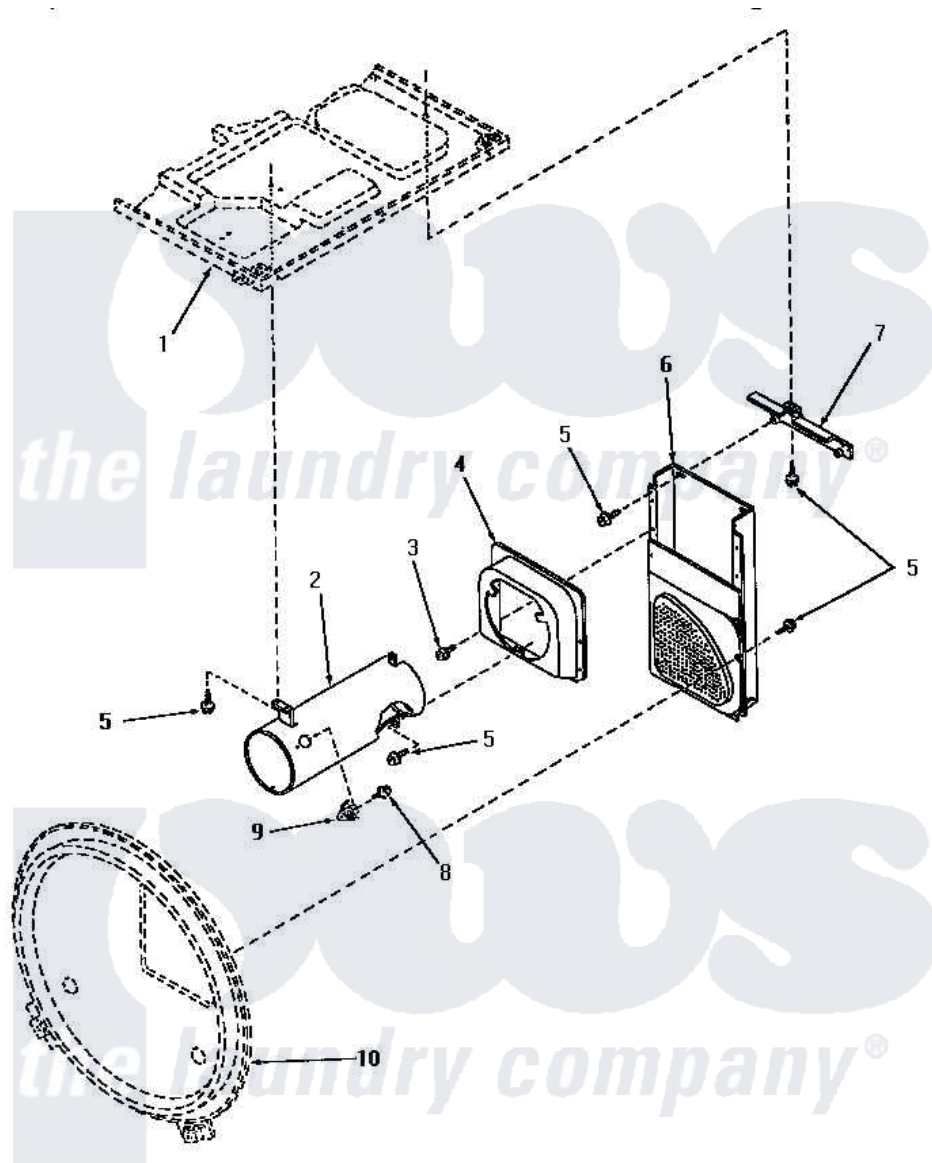

Amana UG8290 11 - HEATER BOX

HEATER BOX

[Amana Residential Amana UG8290 Washer Parts](#) Parts Diagram 11 - HEATER BOX

[Click on the part number to view part](#)

Item	Original Part Number	Replaced By	Status	Part Description
1	Y00000000		Not Available	SEE NOTE TOP, BASE
2	58998			Housing, Burner
3	51780	3390631		Screw, 10-16 X 3/8
4	58994		Not Available	SHROUD,HEAT DUCT
5	56264	27001200		Screw
6	58996		Not Available	ASSY,HEATER DUCT & COV
7	58048		Not Available	HEAT SHIELD
8	23222	3177991		Screw
9	58366	489P3		Limit Thermostat
10	Y00000000		Not Available	SEE NOTE REAR BULKHEAD