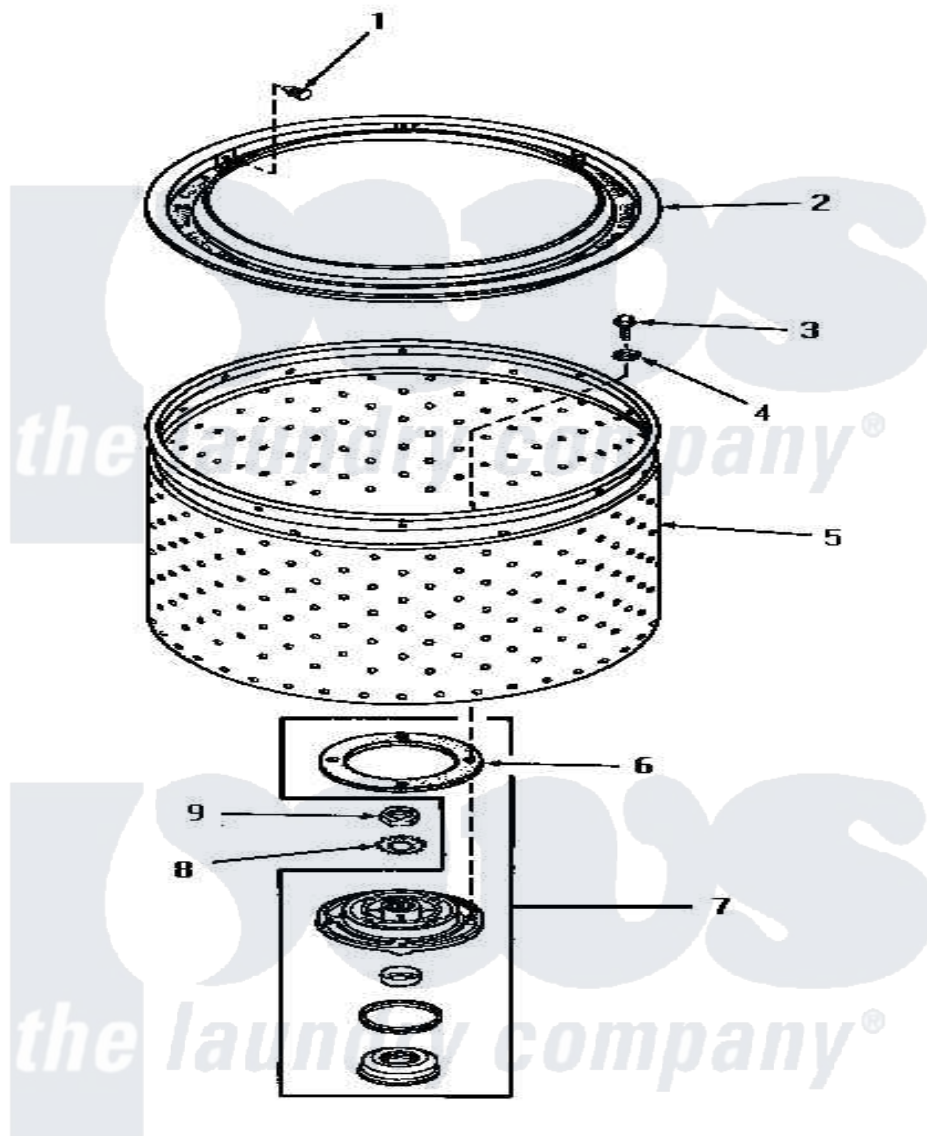

Amana UG8290 13 - LINT FILTER, WASHTUB & HUB

LINT FILTER, WASHTUB AND HUB

Amana [Residential Amana UG8290 Washer Parts](#) Parts Diagram 13 - LINT FILTER, WASHTUB & HUB

[Click on the part number to view part](#)

Item	Original Part Number	Replaced By	Status	Part Description
1	27173	29474		Fastener, Lint Filter
2	27123	33521		Filter Lint/Clothes Guard
3	27202	W10116787		Screw
4	28094			Gasket
5	29074	39252P		Wash Tub
6	27125	39122		Gasket, Washtub
7	356P3			Kit, Seal-Washer
8	27163			Lockwasher
9	Y29220	40016301		Nut, Lock