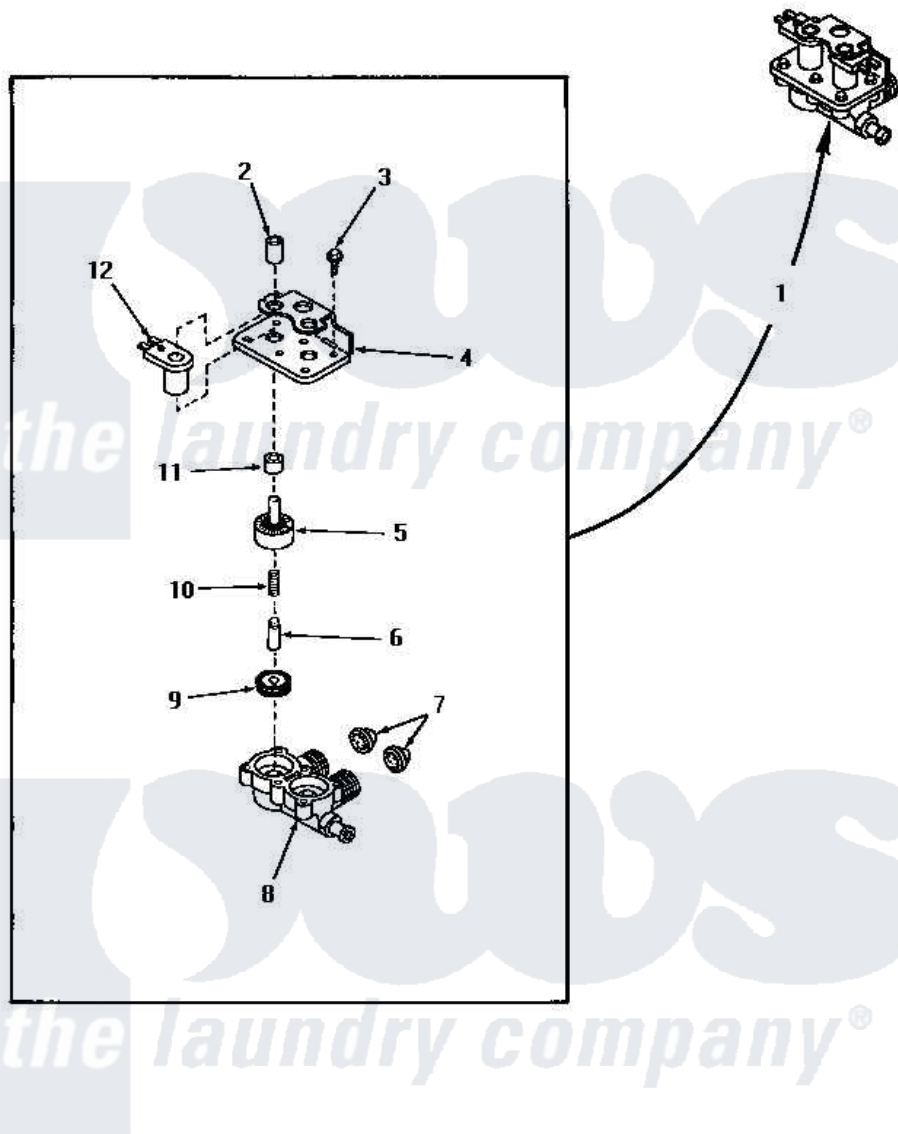

# Amana UG8290 14 - MIXING VALVE ASSY

## MIXING VALVE ASSEMBLY

Amana [Residential Amana UG8290 Washer Parts](#) Parts Diagram 14 - MIXING VALVE ASSY  
 Click on the part number to view part

Item	Original Part Number	Replaced By	Status	Part Description
1	27156	<a href="#">33930</a>		Valve, Mixing
2	24128		Not Available	SLEEVE, LONG
3	25817C		Not Available	SCREW
4	Y24158		Not Available	MOUNTING BRACKET
5	<a href="#">24130</a>			Guide, Armature
6	24132		Not Available	ARMATURE
7	24122	<a href="#">22002960</a>		Strainer, Washer Inlet
8	Y24159	<a href="#">33930</a>		Valve, Mixing
9	24134		Not Available	DIAPHRAGM
10	24131		Not Available	SPRING
11	24129		Not Available	SLEEVE, SHORT
12	24126	<a href="#">33930</a>		Valve, Mixing