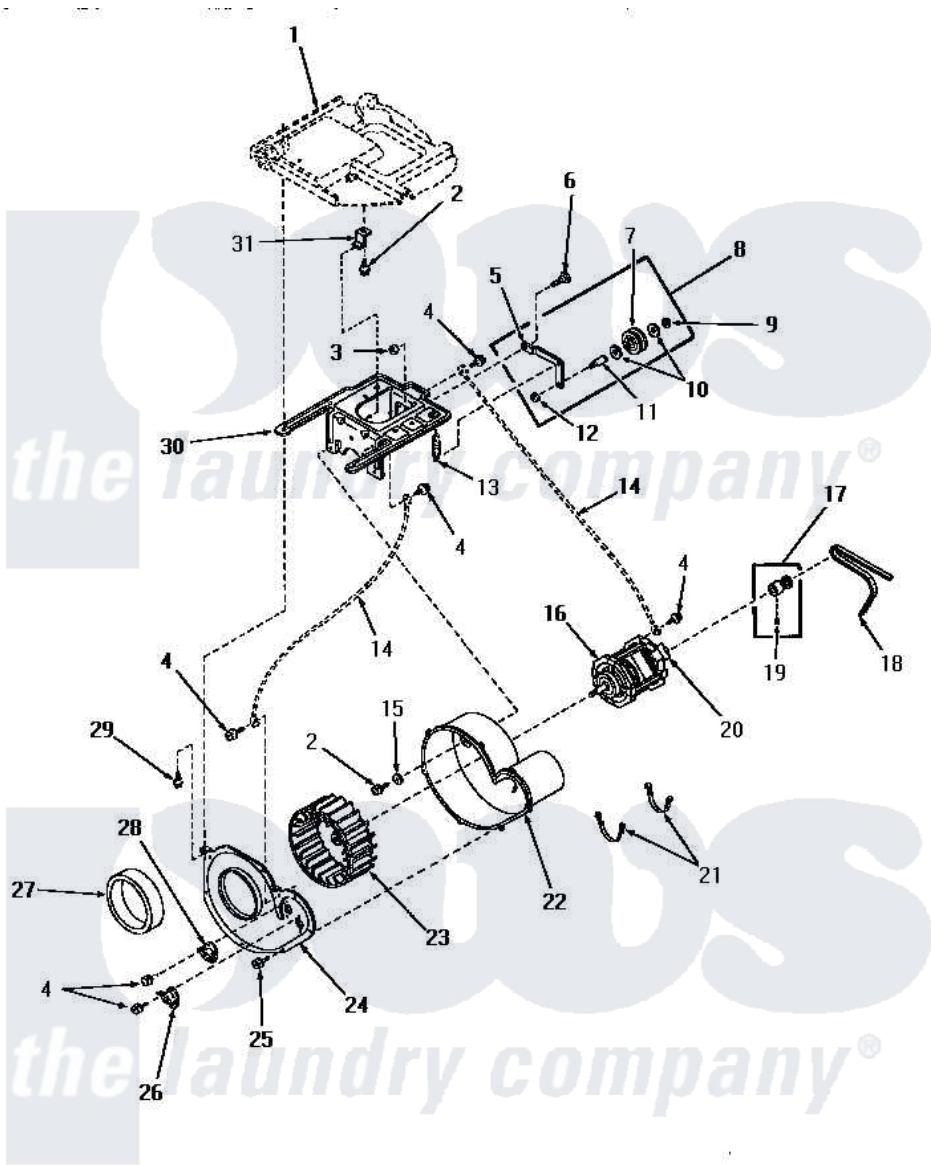

Amana UG8290 15 - MOTOR, EXHAUST FAN & BELT

MOTOR, EXHAUST FAN AND BELT

Amana [Residential Amana UG8290 Washer Parts](#) Parts Diagram 15 - MOTOR, EXHAUST FAN & BELT
 Click on the part number to view part

Item	Original Part Number	Replaced By	Status	Part Description
1	Y00000000		Not Available	SEE NOTE TOP, BASE
2	56264	27001200		Screw
3	52566	27001225		Nut, Jam Mid Lock 1/4-20
4	23222	3177991		Screw
5	56057		Not Available	LEVER, IDLER
6	56587		Not Available	SCREW, 1/4-20 HEX HD SH
7	Y54414			Assembly, Wheel And Bearing
8	Y56170	56170P		Assembly- Idle
9	23748			Ring, Retaining
10	52549			Washer, 501 ID X3/4 Odx
11	56461			Shaft
12	56156	358160		Nut
13	56076			Spring, Idler
14	Y00000000		Not Available	SEE NOTE GROUND WIRE, GREEN
15	20492	M0270504		Washer
16	Y58044	915P3		Motor-Drive

17	56133	56062P	Kit-Motor
18	56095	56095P	Belt Cylinder Package
19	52906		Not Available SETSCREW
20	53226		Not Available SWITCH,MOTOR
"	53249		Not Available SWITCH
21	Y58047	660658	Clamp, Motor Mounting 343481 685441
22	56020		Housing, Blower
23	56000	510139P	Assembly Blower Fan Package
24	56059		Not Available EXHAUST FAN IMPELLER
25	23962	W10116760	Screw
26	56410		Thermostat
27	56065		Not Available SEAL
28	56471		Not Available THERMOSTAT
29	71035		Not Available SCREW AND LOCKWASHER
30	Y58045	503613	Mount, Motor
31	58776		Not Available SUPPORT BRACKET
NI	Y0056157		Not Available SUB 86495, SWITCH, LIGHT
"	56440	56410	Thermostat