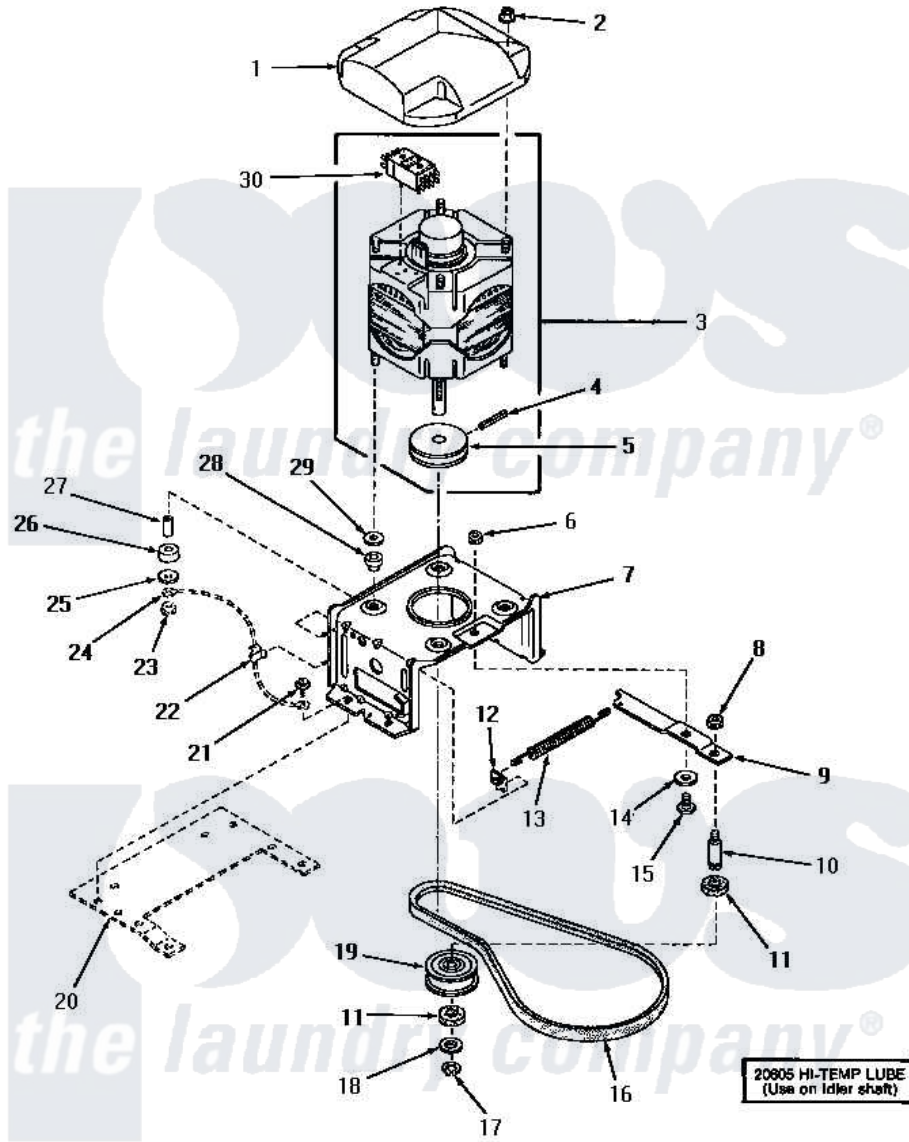

# Amana UG8290 16 - MOTOR, MTG BRACKET, BELT & IDLER ASSY

## MOTOR, MOUNTING BRACKET, BELT AND IDLER ASSEMBLY

Amana [Residential Amana UG8290 Washer Parts](#) Parts Diagram 16 - MOTOR, MTG BRACKET, BELT & IDLER ASSY  
 Click on the part number to view part

Item	Original Part Number	Replaced By	Status	Part Description
1	<a href="#">27136</a>			Shield, Motor
2	<a href="#">27201</a>			Locknut
3	29892	<a href="#">27179P</a>		Motor-Drive
"	29733		Not Available	ASSY,MOTOR & PULLEY
4	<a href="#">23750</a>			Pin, Roll
5	27171		Not Available	PULLEY,MOTOR
6	52566	<a href="#">27001225</a>		Nut, Jam Mid Lock 1/4-20
7	30308		Not Available	SUB 35187
8	28803	<a href="#">2221070</a>		Clamp, Nylon
9	29705		Not Available	IDLER LEVER
10	<a href="#">28802</a>			Shaft, Idler
11	<a href="#">Y29443</a>			Washer, Felt
12	<a href="#">28849</a>			Clip, Spring
13	28807	<a href="#">37366</a>		Spring, Idler
14	81392	<a href="#">40054701</a>		Washer
15	27229	<a href="#">40038901</a>		Screw, 1/4-20

16	<a href="#">28808</a>		Belt, Agitate And Spin
17	<a href="#">23748</a>		Ring, Retaining
18	<a href="#">52549</a>		Washer, 501 ID X3/4 Odx
19	28800	Not Available	WHEEL, IDLER
20	Y00000000	Not Available	SEE NOTE MOTOR MOUNTING PLATE
21	26592	Not Available	HEX HEAD SCREW
22	Y00161	<a href="#">B5733302</a>	Clip, Ground
23	<a href="#">23604</a>		Nut, Hex 10-32 Lock
24	Y00000000	Not Available	SEE NOTE GROUND WIRE, GREEN
25	03888	Not Available	WASHER
26	01953	Not Available	WASHER, LOWER MOTOR MOU
27	27181	Not Available	SPACER, MOTOR
28	<a href="#">01952A</a>		Mounting, Rubber
29	03888	Not Available	WASHER
30	24139	Not Available	SWITCH, MOTOR
"	24142	Not Available	SWITCH, MOTOR
NI	20606	Not Available	HI-TEMP LUBE