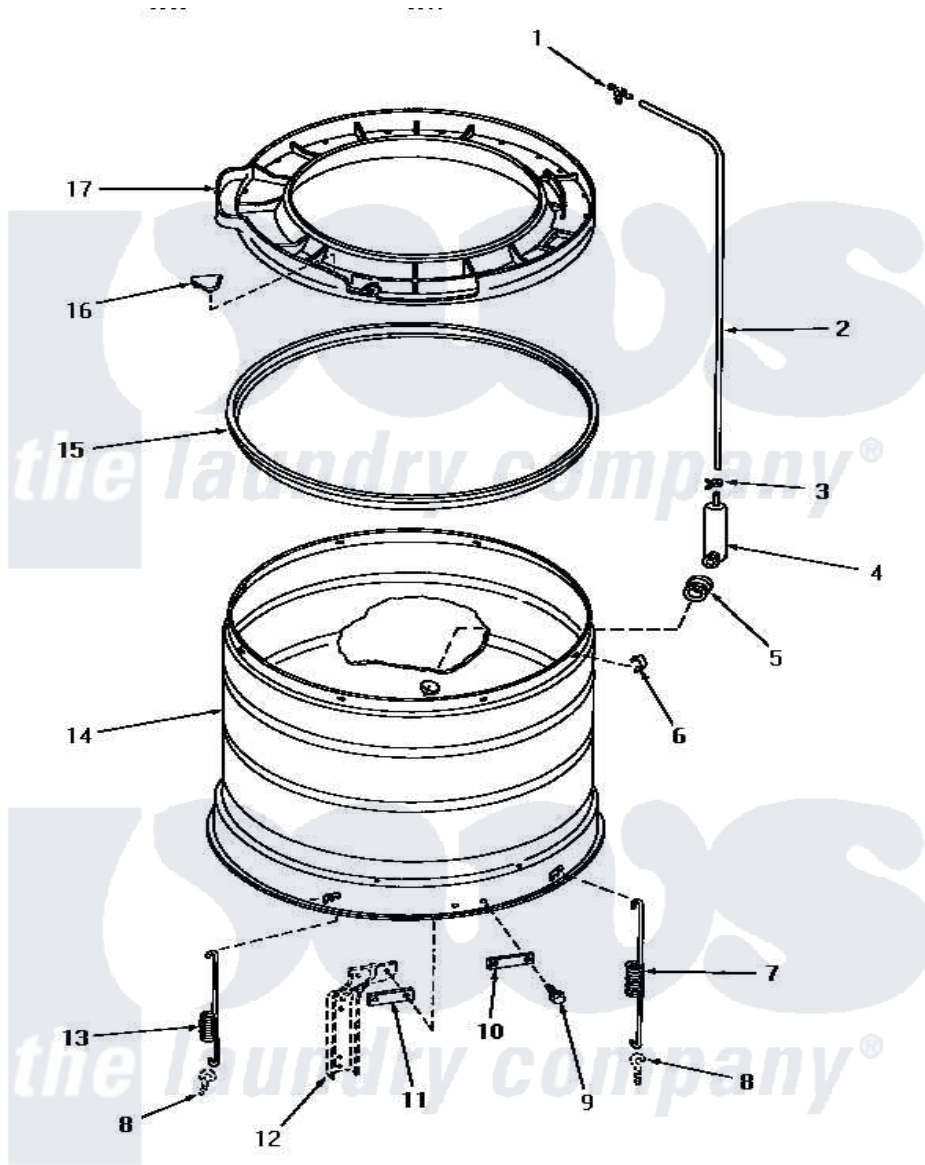

Amana UG8290 17 - OUTER TUB, COVER & PRESSURE HOSE

OUTER TUB, COVER AND PRESSURE HOSE

Amana [Residential Amana UG8290 Washer Parts](#) Parts Diagram 17 - OUTER TUB, COVER & PRESSURE HOSE
 Click on the part number to view part

| Item | Original Part Number | Replaced By | Status | Part Description |
|------|-----------------------|--------------------------|---------------|-------------------------|
| 1 | Y00000000 | | Not Available | SEE NOTE TEE |
| 2 | 29881 | | Not Available | TUBING,PLASTIC-59 INCH |
| 3 | Y22294 | 596669 | | Clamp, Manifold |
| 4 | 30243 | 40008501 | | Assembly, Pressure Bulb |
| 5 | 29175 | 40037801 | | Grommet |
| 6 | Y27017 | | Not Available | CLIP,SPRING |
| 7 | 29777 | | | Spring, Leg |
| 8 | Y00000000 | | Not Available | SEE NOTE EYE BOLT |
| 9 | 27205 | 40128701 | | Screw, 5/16-18 X .50 |
| 10 | 27926 | | | Plate, Leg .063 |
| 11 | 27927 | | | Plate, Leg .032 |
| 12 | Y00000000 | | Not Available | SEE NOTE SUPPORT LEG |
| 13 | 29778 | | | Spring, Leg |
| 14 | 29814 | | Not Available | OUTER TUB |
| 15 | 27184 | | | Gasket, Tub Cover |
| 16 | 29901 | | Not Available | PLUG,SNAP-IN-OUTER TUB |