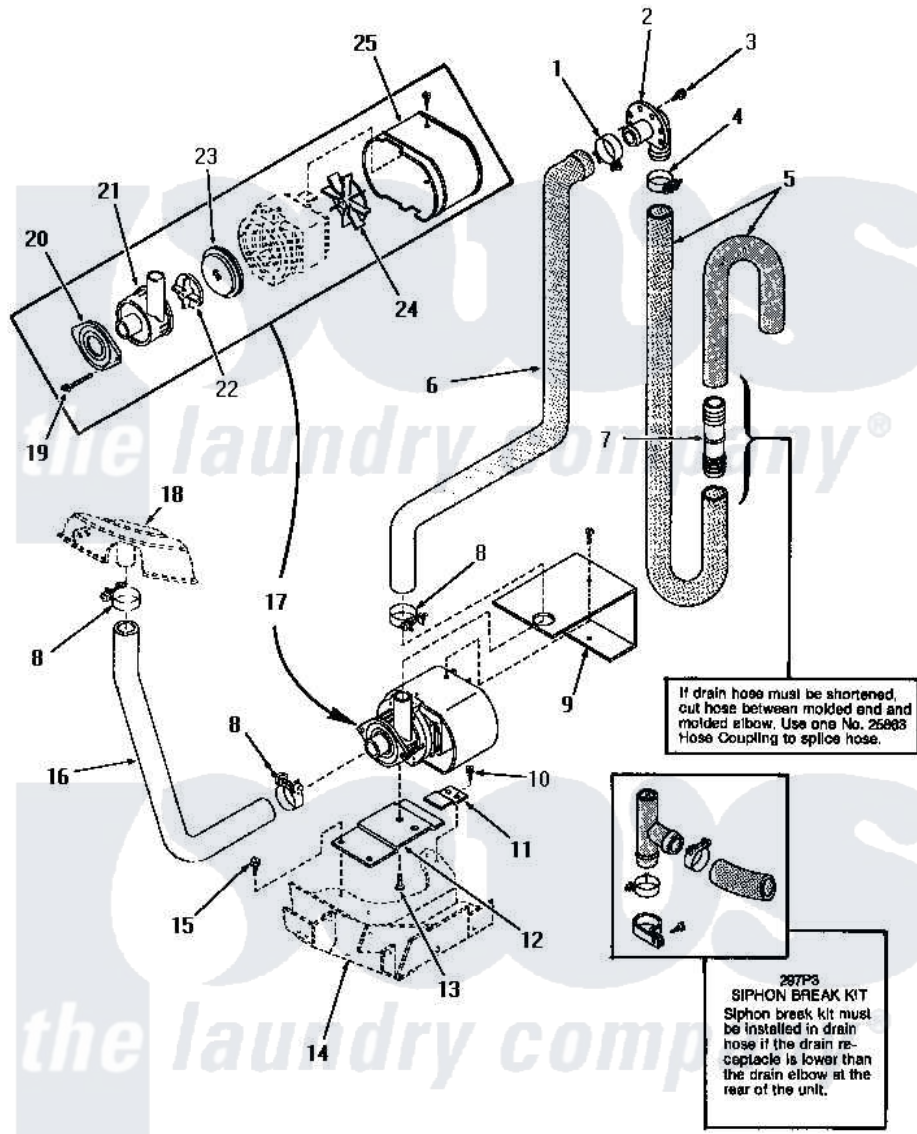

Amana UG8290 18 - PUMP ASSY, HOSES & SIPHON BREAK KIT

PUMP ASSEMBLY, HOSES AND SIPHON BREAK KIT

Amana [Residential Amana UG8290 Washer Parts](#) Parts Diagram 18 - PUMP ASSY, HOSES & SIPHON BREAK KIT

[Click on the part number to view part](#)

Item	Original Part Number	Replaced By	Status	Part Description
1	20391	285655		Clamp, Hose
2	23553		Not Available	ELBOW,DRAIN HOSE-PLAST
3	51784		Not Available	SCREW,10B-16 X 1/2 HEX
4	20211	285655		Clamp, Hose
5	28293			Hose, Drain
6	30148		Not Available	HOSE,PUMP TO DRAIN
7	25863	16272		Connector, Straight
8	27151	285655		Clamp, Hose
9	30330		Not Available	SHIELD,PUMP
10	25723	27001200		Screw
11	30357		Not Available	COOKER POT
12	30126		Not Available	BRACKET,PUMP
13	29706		Not Available	SCREW,METRIC 1.00 X 12
14	Y00000000		Not Available	SEE NOTE INNER BASE
15	27196	27001200		Screw
16	30129		Not Available	HOSE,DRAIN

17	29715	Not Available	PUMP ASSEMBLY
18	Y00000000	Not Available	SEE NOTE OUTER TUB
19	29715E	Not Available	SCREW
20	29715D	Not Available	FLANGE
21	29715C	Not Available	BODY,PUMP
22	29715B	Not Available	IMPELLER
23	29715A	Not Available	SEAL GASKET
24	29715F	Not Available	FAN
25	29715G	Not Available	COVER
NI	297P3	76660	Break-Sphn