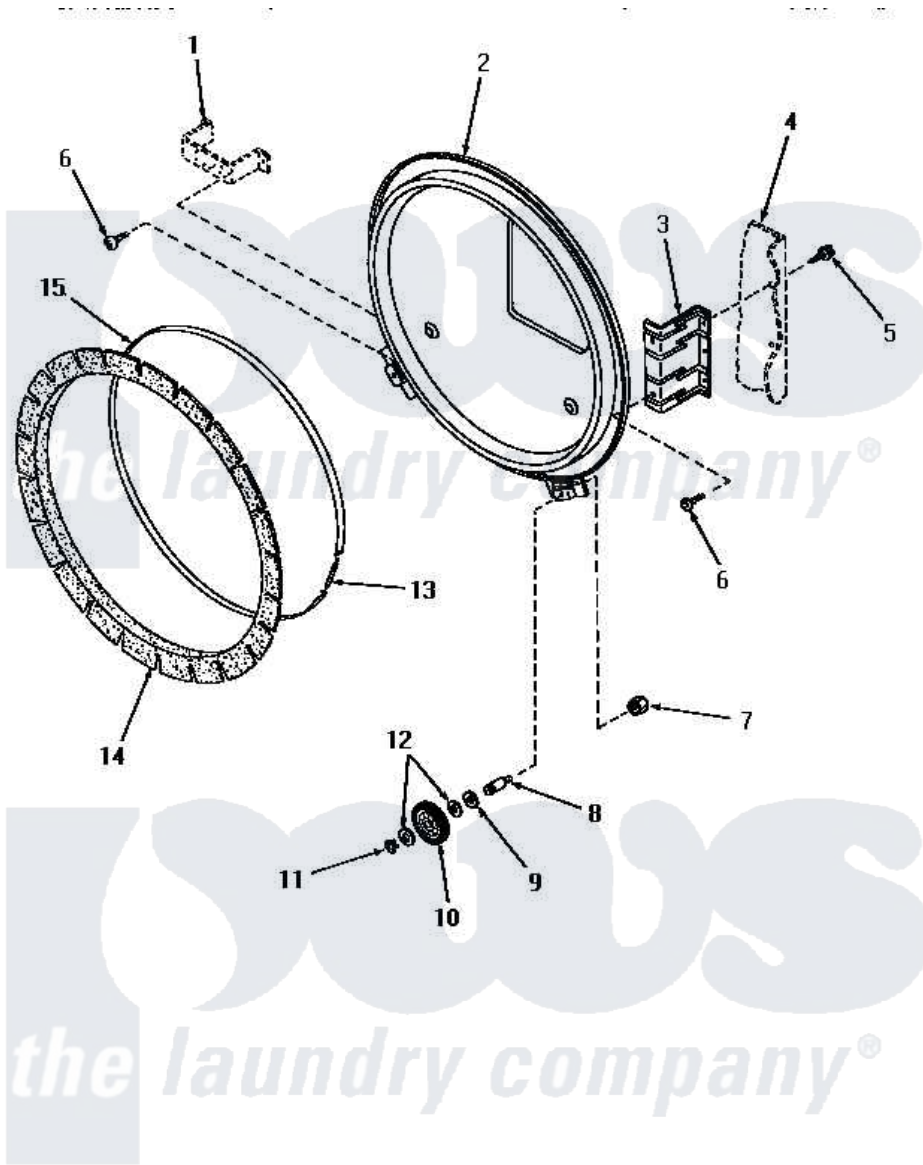

Amana UG8290 19 - REAR BLKHD, FELT SEAL & CYLINDER ROLLER

REAR BULKHEAD, FELT SEAL AND CYLINDER ROLLER

Amana [Residential Amana UG8290 Washer Parts](#) Parts Diagram 19 - REAR BLKHD, FELT SEAL & CYLINDER ROLLER

[Click on the part number to view part](#)

Item	Original Part Number	Replaced By	Status	Part Description
1	Y00000000		Not Available	SEE NOTE TERMINAL BLOCK BRACKET
2	58520			Assembly, Bulkhead And Bracke
3	56055		Not Available	BRACKET,BULKHEAD-REAR
4	Y00000000		Not Available	SEE NOTE CABINET
5	25723	27001200		Screw
6	56078	M400664		SCrew Tap Trs Cr Rec 1016AB
7	56156	358160		Nut
8	56461			Shaft
9	23886		Not Available	WASHER,.578IDX1.25ODX1
10	56457	62649P		Roller- CY
11	23748			Ring, Retaining
12	52549			Washer, 501 ID X3/4 Odx
13	52310			Spring
14	56088			Assembly, Seal