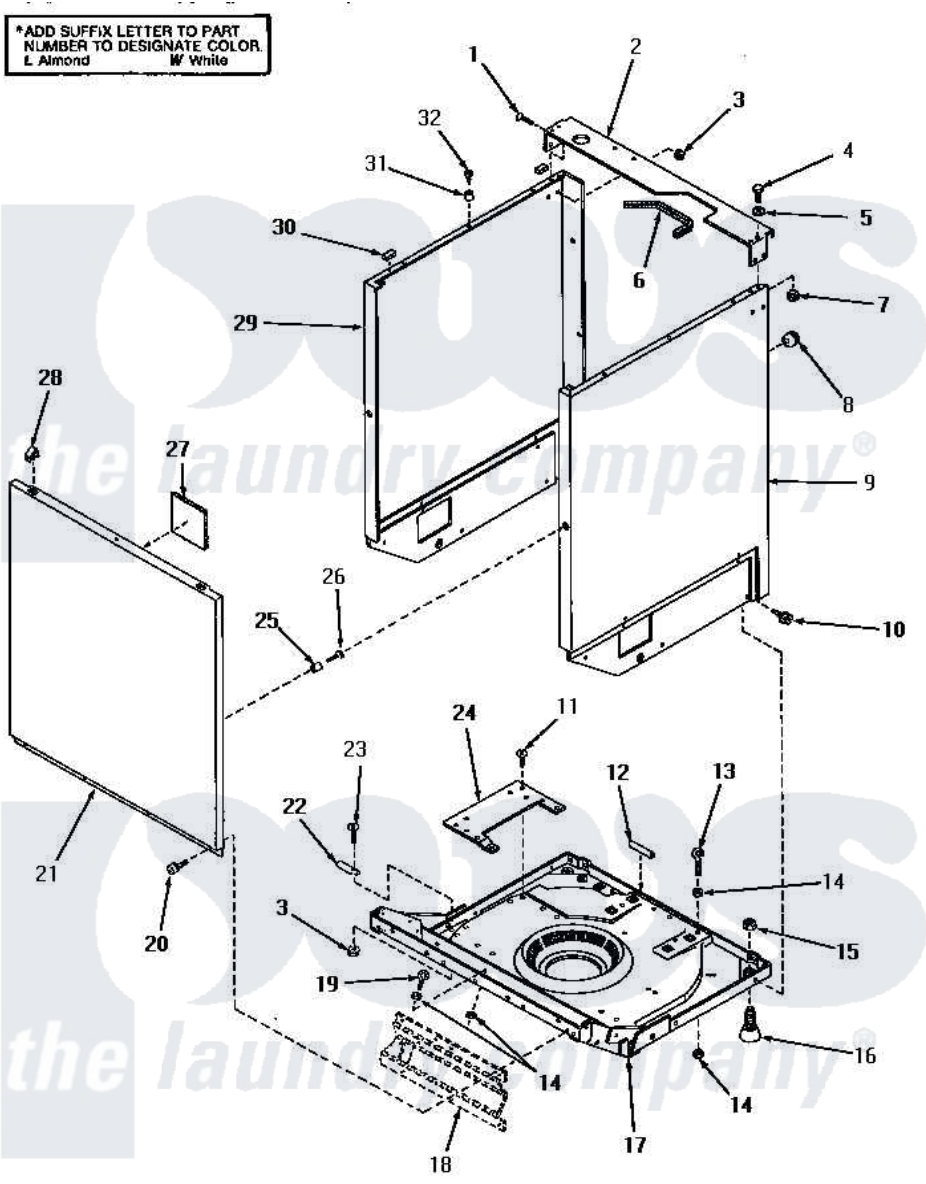

Amana UG8290 21 - SIDE PANELS, FRONT PANEL & INNER BASE

SIDE PANELS, FRONT PANEL AND INNER BASE

Amana [Residential Amana UG8290 Washer Parts](#) Parts Diagram 21 - SIDE PANELS, FRONT PANEL & INNER BASE
 Click on the part number to view part

Item	Original Part Number	Replaced By	Status	Part Description
1	22649			Screw, 8-32 X 13/32 FI
2	30133			Rear Support
3	51236	488130		Nut
4	Y90576		Not Available	HEX HEAD SCREW
5	20492	M0270504		Washer
6	30318	SL5708		Thermostat 14T21 Style 30318
7	23951	M0282009		Nut
8	22299		Not Available	GROMMET
9	29816W		Not Available	SIDE PANEL, WHITE, RIGHT
"	29816L		Not Available	SIDE PANEL, ALMOND, RIGHT
10	27196	27001200		Screw
11	Q6535		Not Available	SCREW, 10B-16 X 3/4 ROU
12	29697		Not Available	STRIP, WEAR-TILT
13	29776			Bolt, Long-l
14	26678			Nut, Self-Locking
15	Y21899	40038101		Nut, Leg

16	29650		Not Available	SCREW,LEG 1/2-13
17	30366			Assembly, Base-Inner W/Pads
18	Y00000000		Not Available	SEE NOTE HINGE ASSEMBLY
19	29775			Bolt, Short-I
20	27196	27001200		Screw
21	29799W		Not Available	FRONT PANEL, WHITE
"	29799L		Not Available	FRONT PANEL, ALMOND
22	29811		Not Available	PIN,PIVOT
23	21632		Not Available	SCREW,8-32 X 5/8 ROUND
24	29795		Not Available	PLATE,MOTOR MOUNTING
25	28102			Locator, Panel
26	56086	Y014874		Screw, Idler Arm And Sleeve
27	30275			Pad, Tub
28	28835	22001650		Fastener, Spring
29	29817W		Not Available	SIDE PANEL, WHITE, LEFT
"	29817L		Not Available	SIDE PANEL, ALMOND, LEFT
30	Y56128			Pad, Bumper
31	56079	505187		Locator, Panel
32	56086	Y014874		Screw, Idler Arm And Sleeve