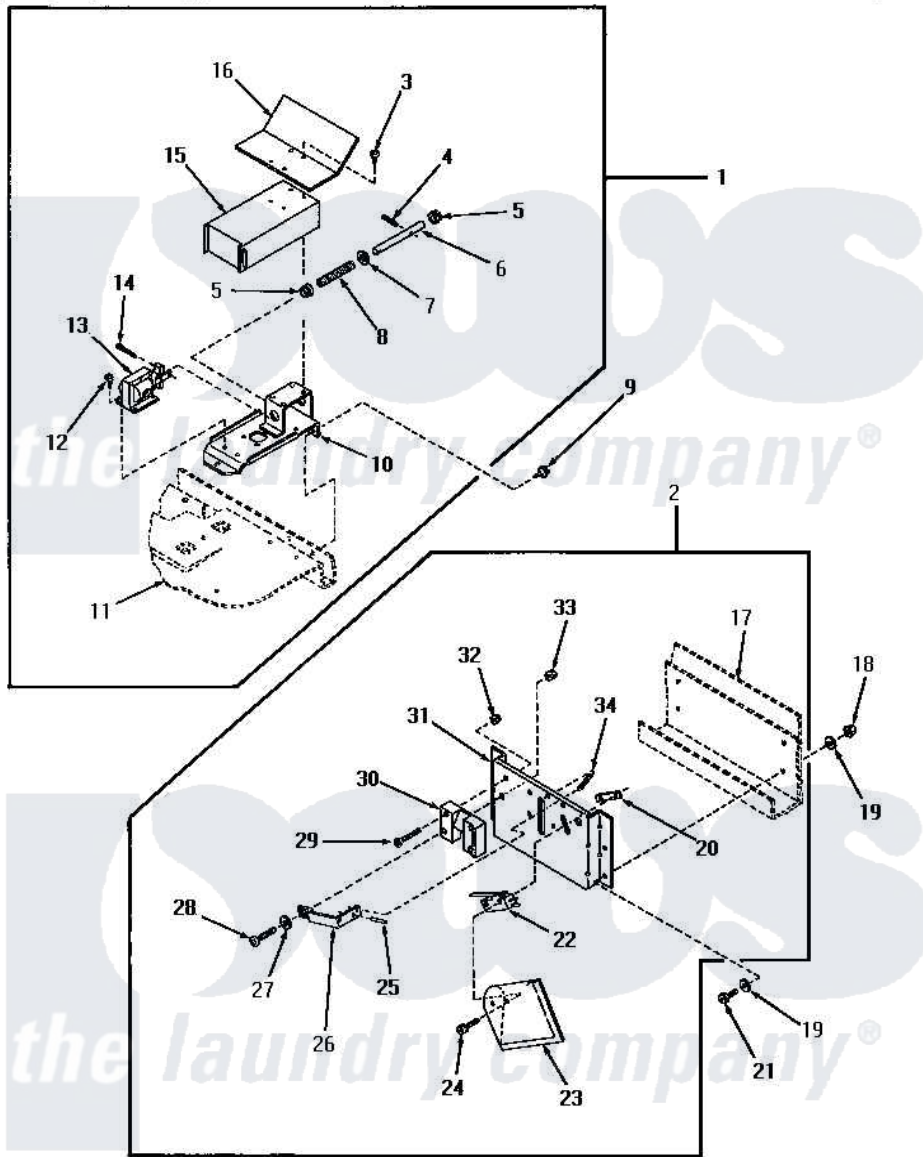

# Amana UG8290 22 - SOLENOID & LOCK ASSEMBLIES

**SOLENOID AND LOCK ASSEMBLIES**

Amana [Residential Amana UG8290 Washer Parts](#) Parts Diagram 22 - SOLENOID & LOCK ASSEMBLIES  
 Click on the part number to view part

Item	Original Part Number	Replaced By	Status	Part Description
1	29832		Not Available	ASSY,SOLENOID,BRACKET
2	<a href="#">30101</a>			Locking Pin Ramp Assembly
3	03796		Not Available	PHILLIPS HEAD SCREW
4	51161		Not Available	PIN,ROLL 1/8 X 3/4
5	29813		Not Available	BUSHING,SHORTY
6	<a href="#">29829</a>			Pin, Locking
7	25043		Not Available	WASHER
8	29899		Not Available	SPRING,COMPRESSION
9	58637	<a href="#">27001200</a>		Screw
10	<a href="#">29833</a>			Assembly, Bracket And Solenoi
11	Y00000000		Not Available	SEE NOTE WASHER INNER BASE
12	03796		Not Available	PHILLIPS HEAD SCREW
13	20978		Not Available	SOLENOID
14	30106		Not Available	SUB 32330
15	30314		Not Available	SHIELD

16	30331		Not Available	SHIELD
17	Y00000000		Not Available	SEE NOTE WASHER OUTER CABINET
18	23951	<a href="#">M0282009</a>		Nut
19	20492	<a href="#">M0270504</a>		Washer
20	Y10506		Not Available	SPEED NUT
21	Y90576		Not Available	HEX HEAD SCREW
22	29838		Not Available	SWITCH
23	<a href="#">30313</a>			Insulator, Switch
24	10398		Not Available	SCREW
25	51161		Not Available	PIN,ROLL 1/8 X 3/4
26	<a href="#">30078</a>			Lever, Locking Pin
27	<a href="#">30102</a>			Nylon Washer
28	30085		Not Available	SCREW,8-32
29	30084		Not Available	SCREW,6-32X7/8 FLAT CS
30	30080	<a href="#">31778</a>		Ramp Locking Pin
31	30079		Not Available	MOUNTING BRACKET
32	29787		Not Available	NUT,KEPS 6/32
33	51236	<a href="#">488130</a>		Nut
34	29897		Not Available	SPRING,TENSION