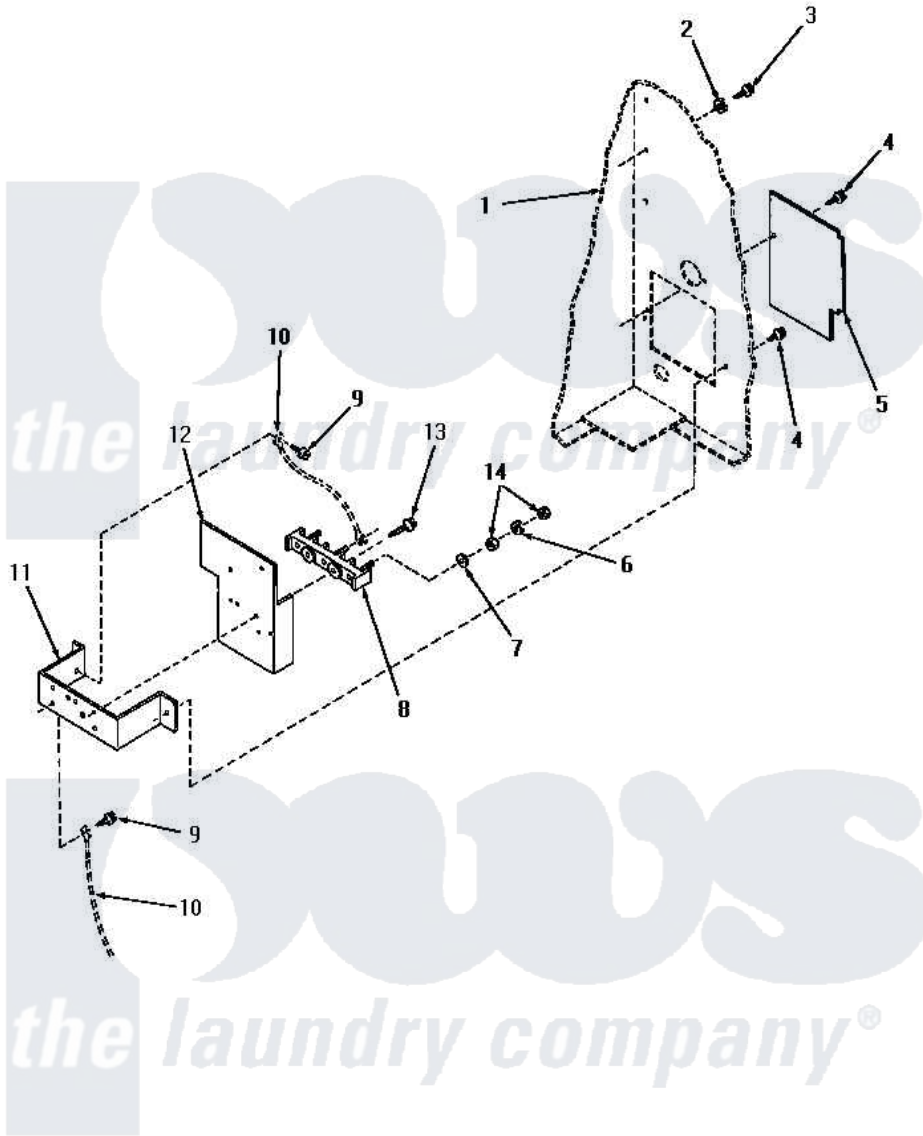

Amana UG8290 23 - TERMINAL BLOCK & BRACKET

TERMINAL BLOCK AND BRACKET

Amana [Residential Amana UG8290 Washer Parts](#) Parts Diagram 23 - TERMINAL BLOCK & BRACKET
 Click on the part number to view part

Item	Original Part Number	Replaced By	Status	Part Description
1	Y00000000		Not Available	SEE NOTE CABINET
2	51474		Not Available	WASHER, 13/64IDX1/2ODX.
3	52909			Screw, 10B-16 X 1/2 HeX
4	25723	27001200		Screw
5	56044	60821		Access Cover
6	51474		Not Available	WASHER, 13/64IDX1/2ODX.
7	56552		Not Available	LOCKWASHER
8	58555		Not Available	TERMINAL BLOCK
9	51784		Not Available	SCREW, 10B-16 X 1/2 HEX
10	Y00000000		Not Available	SEE NOTE GROUND WIRE, GREEN
11	58506		Not Available	TERMINAL BLOCK BRACKET
12	56087			Shield, Terminal Block
13	56131		Not Available	SCREW, 10BT X 1 TAPPING
14	Q6163		Not Available	NUT