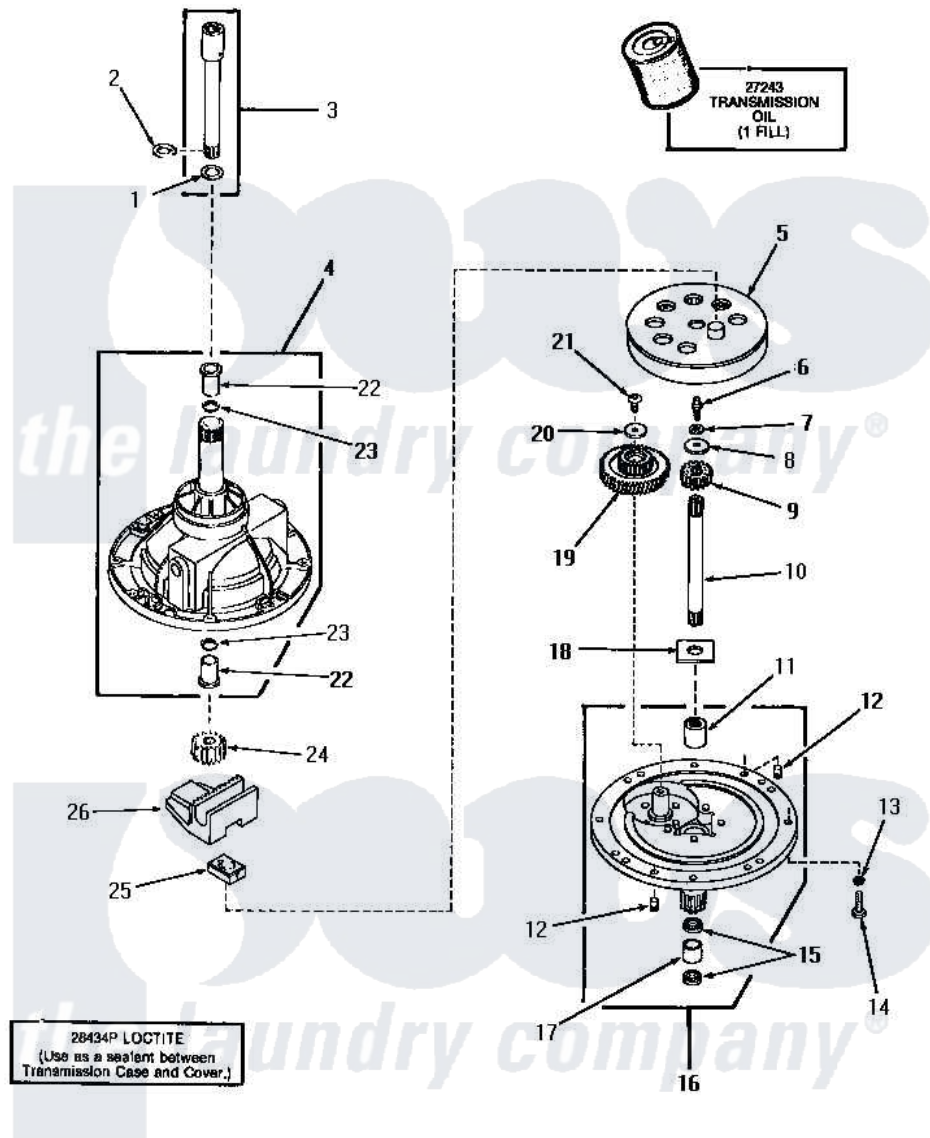

# Amana UG8290 27 - TRANSMISSION ASSY

## TRANSMISSION ASSEMBLY

Amana [Residential Amana UG8290 Washer Parts](#) Parts Diagram 27 - TRANSMISSION ASSY

[Click on the part number to view part](#)

Item	Original Part Number	Replaced By	Status	Part Description
1	Y00000000		Not Available	SEE NOTE SHIM WASHER -- (SEE NOTE)
2	<a href="#">27197</a>			Ring, Retaining
3	<a href="#">368P3</a>			Kit, Coupling And Shaft
4	28435		Not Available	TRANSMISSION CASE ASSEMBLY
5	<a href="#">26577</a>			Assembly, Gear And Stud
6	27030		Not Available	SCREW, 1/4-20 SPECIAL
7	<a href="#">21456</a>			Lockwasher, 1/4 Intshkp
8	26509	<a href="#">40041501</a>		Washer
9	<a href="#">Y29160</a>			Pinion, Drive
10	27081	<a href="#">27081P</a>		Shaft Input Package
11	27026		Not Available	COVER TRANSMISSION
12	<a href="#">27172</a>			Pin, Dowel
13	<a href="#">02431</a>			Lockwasher, 1/4 Ext Shk
14	<a href="#">20253</a>			Screw, Cap-1/4-20 X 1"
15	Y28114	<a href="#">40042701</a>		Seal- Oil

16	30122		Not Available	TRANSMISSION COVER ASSEMBLY
17	<a href="#">27022</a>			Bearing
18	<a href="#">27016</a>			Washer
19	<a href="#">29161</a>			Gear, Reduction
20	29260		Not Available	WASHER
21	<a href="#">29273</a>			Screw, 1/4-20 X 3/8
22	27021		Not Available	BEARING
23	Y28114	<a href="#">40042701</a>		Seal- Oil
24	<a href="#">27003</a>			Pinion, Agitator
25	<a href="#">26493</a>			Slide
26	Y27001	<a href="#">Y31526</a>		Rack
NI	27243	<a href="#">27243P</a>		Oil, CW Transmission F-
"	28434P		Not Available	LOCTITE