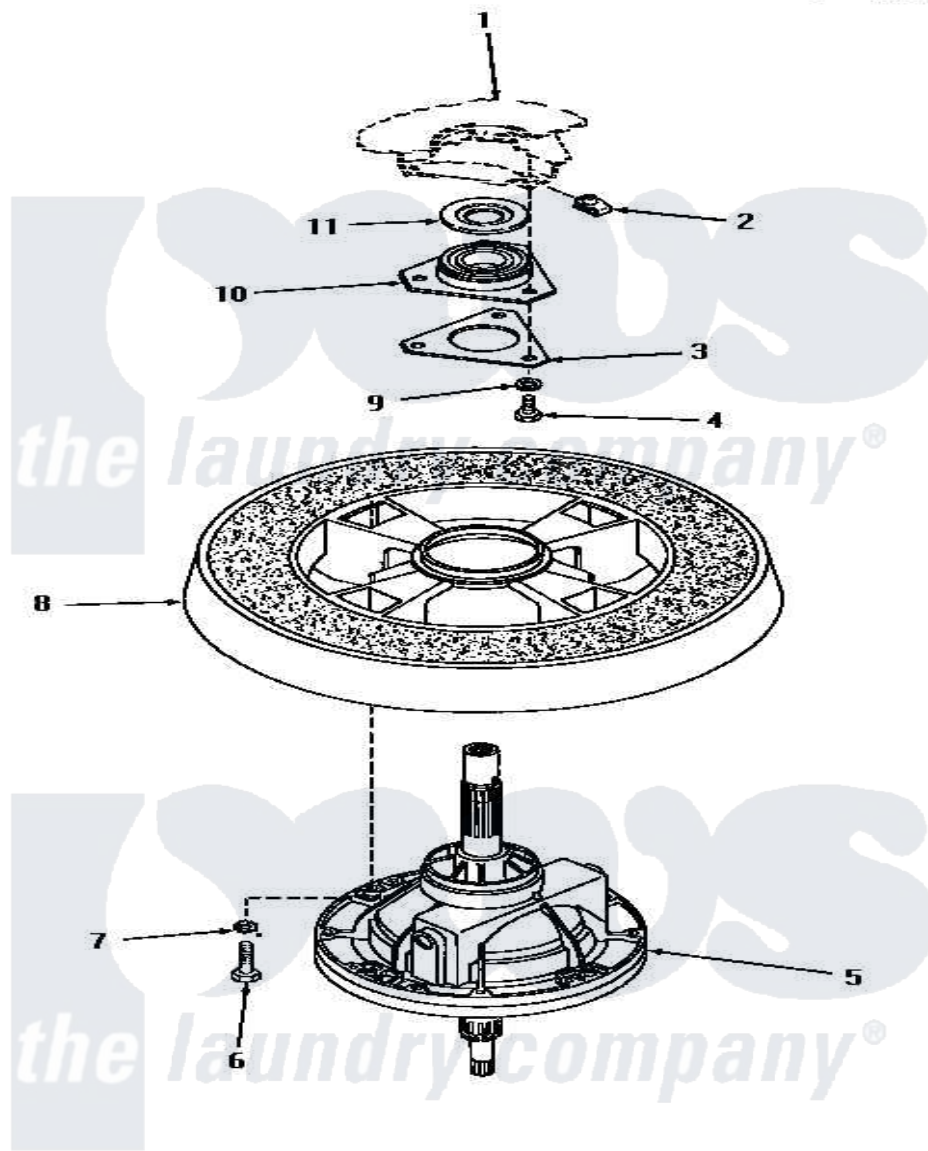

Amana UG8290 28 - TRANSMISSION ASSY & BALANCE RING

TRANSMISSION ASSEMBLY AND BALANCE RING

Amana [Residential Amana UG8290 Washer Parts](#) Parts Diagram 28 - TRANSMISSION ASSY & BALANCE RING
 Click on the part number to view part

Item	Original Part Number	Replaced By	Status	Part Description
1	Y00000000		Not Available	SEE NOTE OUTER TUB
2	27222			Nut, Retainer 5/16-18
3	27166		Not Available	WASHER, BEARING HOUSING
4	01355		Not Available	SCREW
5	30123		Not Available	ASSY, TRANSMISSION
6	27200		Not Available	CAP SCREW
7	02431			Lockwasher, 1/4 Ext Shk
8	Y29117		Not Available	ASSY, BALANCE RING-COMPL
9	04366			Lockwasher, 5/16intshkp
10	27182	40004201P		Main Bearing Assembly
11	27187			Flinger