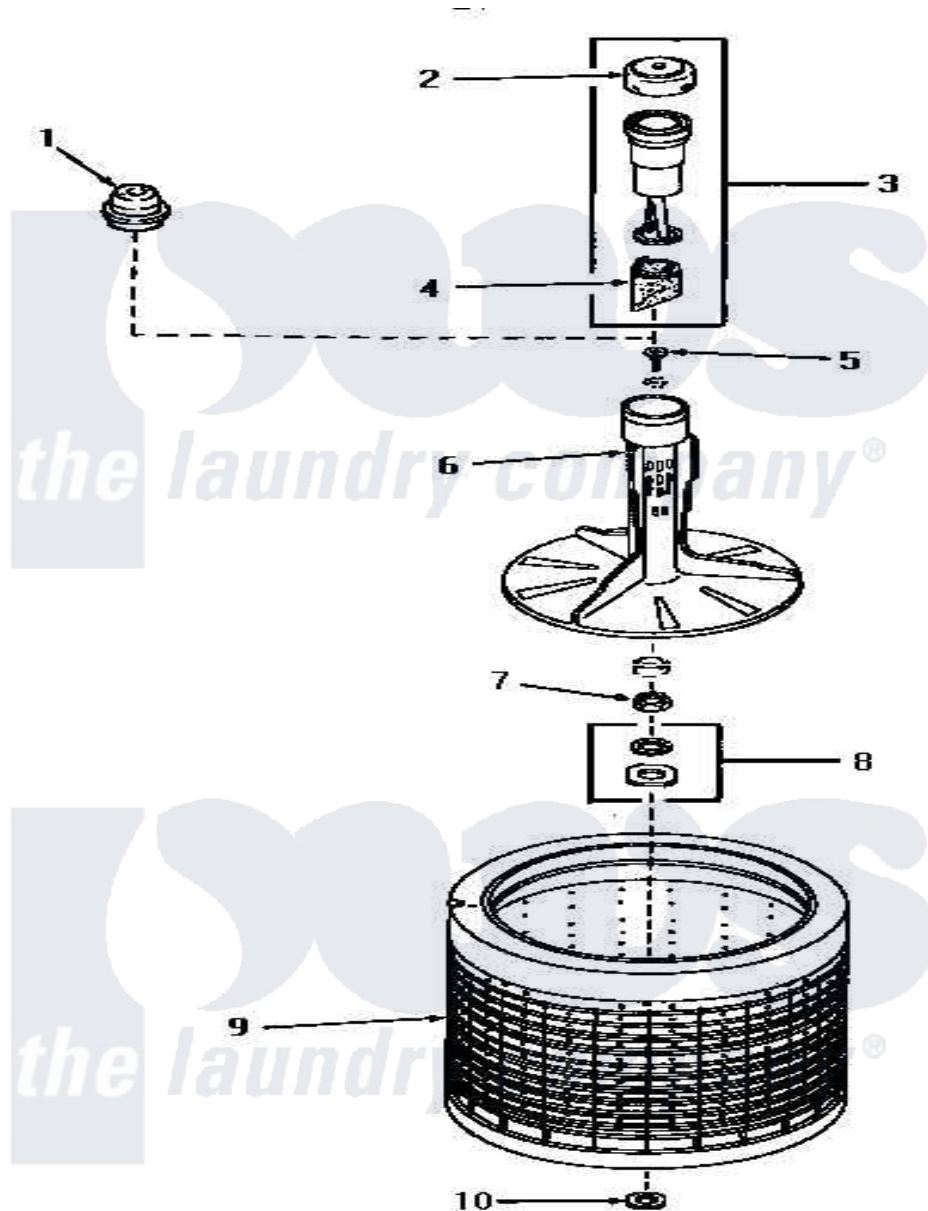

Amana VA2013 01 - AGITATOR AND WASHTUB

Amana Residential Amana VA2013 Washer Parts Parts Diagram 01 - AGITATOR AND WASHTUB
 Click on the part number to view part

Item	Original Part Number	Replaced By	Status	Part Description
1	13541		Not Available	No Longer Available
2	13652		Not Available	COVER,SOFTENER
3	13651		Not Available	ASSY,SOFTENER CASE
4	13654		Not Available	FILTER,LINT
5	13540			Screw Agitator
6	13650	5300808561		Slinger
7	13537			Nut
8	13538		Not Available	WASHER
9	13813	7756P001-34		Link
10	13535		Not Available	WASHER,FLANGED
NI	13526	27615P		Sealant