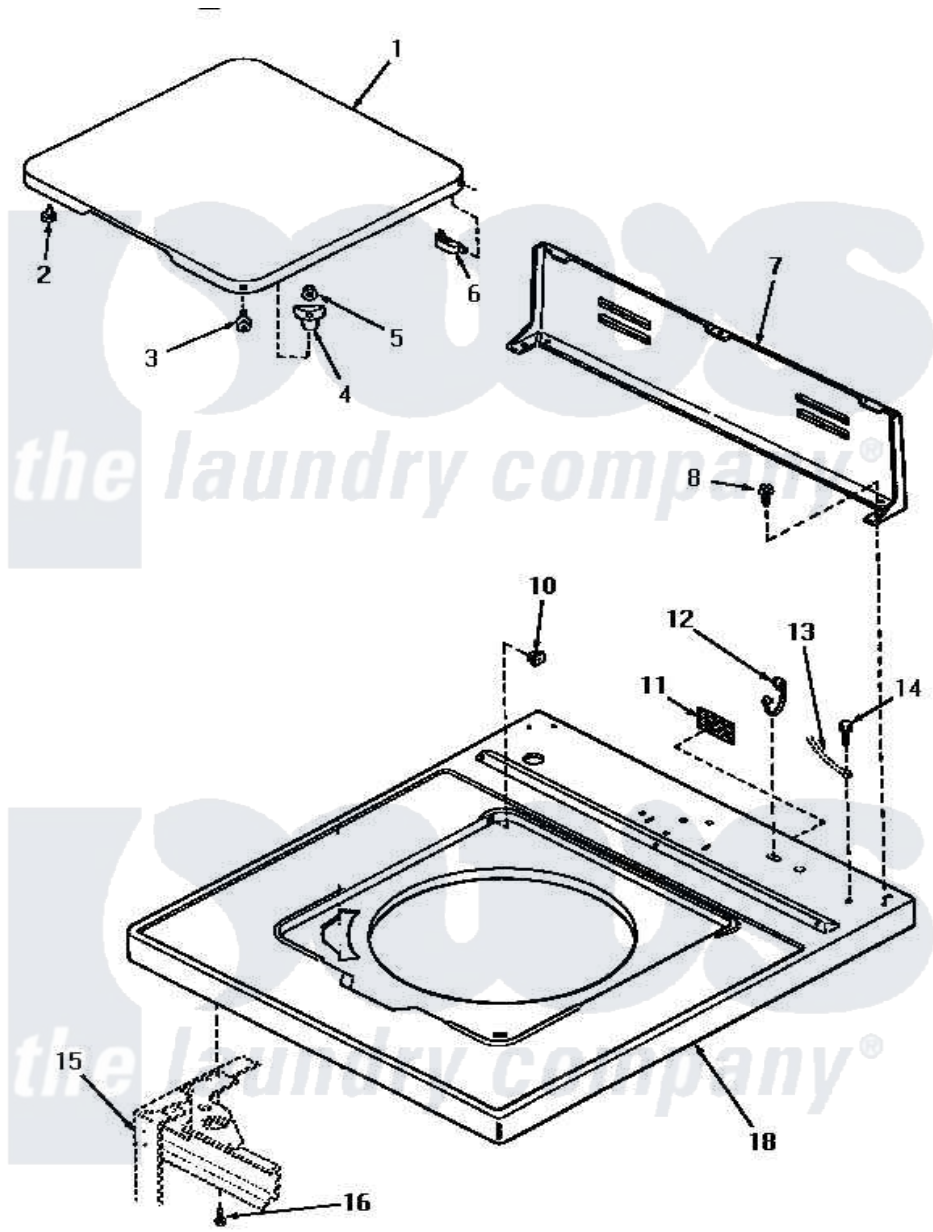

# Amana VA2013 02 - CAB TOP/LOADING DOOR & CTRL HOOD PAN

Amana Residential Amana VA2013 Washer Parts Parts Diagram 02 - CAB TOP/LOADING DOOR & CTRL HOOD PAN  
 Click on the part number to view part

Item	Original Part Number	Replaced By	Status	Part Description
1	31315L		Not Available	LOADING DOOR, ALMOND
"	31315W		Not Available	LOADING DOOR, WHITE
"	31315H		Not Available	LOADING DOOR, HARVEST GOLD
2	21685	<a href="#">40038001</a>		Bumper
3	27203		Not Available	ASSY,SCREW & WASHER
4	<a href="#">27419</a>			Catch
5	<a href="#">21752</a>			Nut, 8-32 Hex Brilock
6	27626		Not Available	HINGE,HIDDEN
7	31769		Not Available	PANEL,REAR
8	23962	<a href="#">W10116760</a>		Screw
10	<a href="#">27625</a>			Bushing
11	24903		Not Available	STICKER,DISCONNECT POW
12	21903	<a href="#">211881</a>		Grommet, Cord Part Not Used-Gas Models Only
13	Y00000000		Not Available	SEE NOTE GROUND WIRE, GREEN

14	<a href="#">52909</a>		Screw, 10B-16 X 1/2 HeX
15	Y00000000	Not Available	SEE NOTE CABINET -- (SEE PAGE 12, KEY 1)
16	Y31644	<a href="#">27001200</a>	Screw
18	32511H	Not Available	CABINET TOP, HARVEST GOLD
"	32511L	Not Available	CABINET TOP, ALMOND
"	32511W	Not Available	CABINET TOP, WHITE